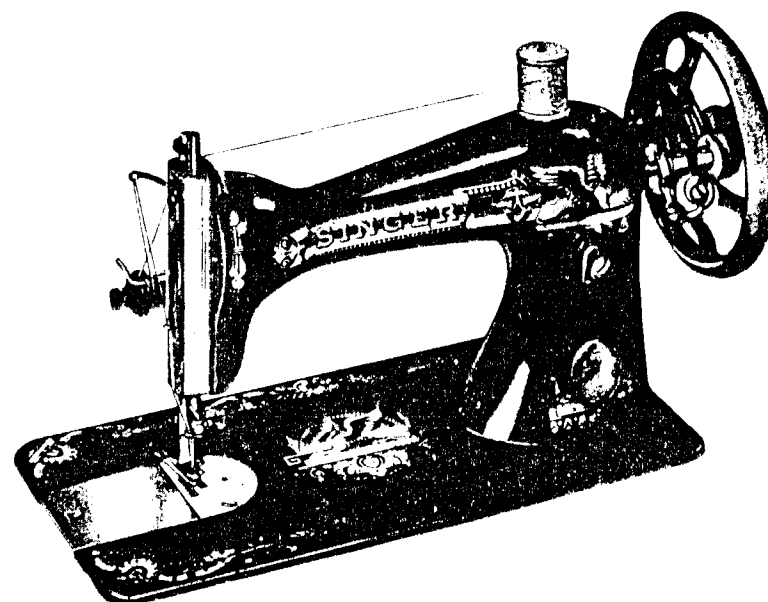

SINGER

15-30

List of Parts—Machine No. 15-30

ATTACHMENT SET 160809

8879	Felt Washer (2)
35931	Hemmer Foot
36865	Edge Stitcher
81245	Binder
86742	Ruffler
121441	Gathering Foot
161133	Tube of Oil
161294	Screwdriver (LG)
161295	Screwdriver (SM)
2020(15x1)	Needles 11 (3) 14 (3)