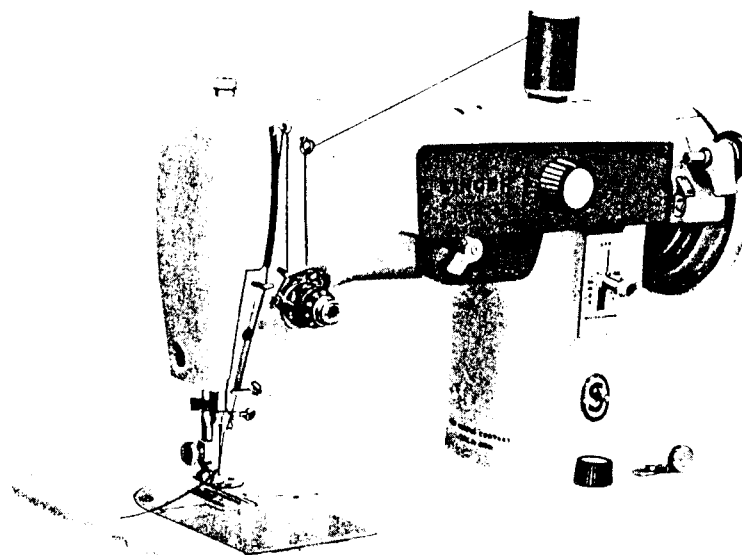

SINGER

223

LIST OF PARTS

SINGER*

MACHINE NO. 223

ATTACHMENT SET 547167

160	Bed Ext. Screw
2518	Bobbins (3)
12403	Spool Pin (2)
90530	Bed Ext. Washer
505008	Spool Pin Washer (2)
546295	Bed Extension
547162	Satin Stitch Foot
2020(15x1)	Needles 14 (3)
475	Instruction Book

List of Parts - Machine No. 223