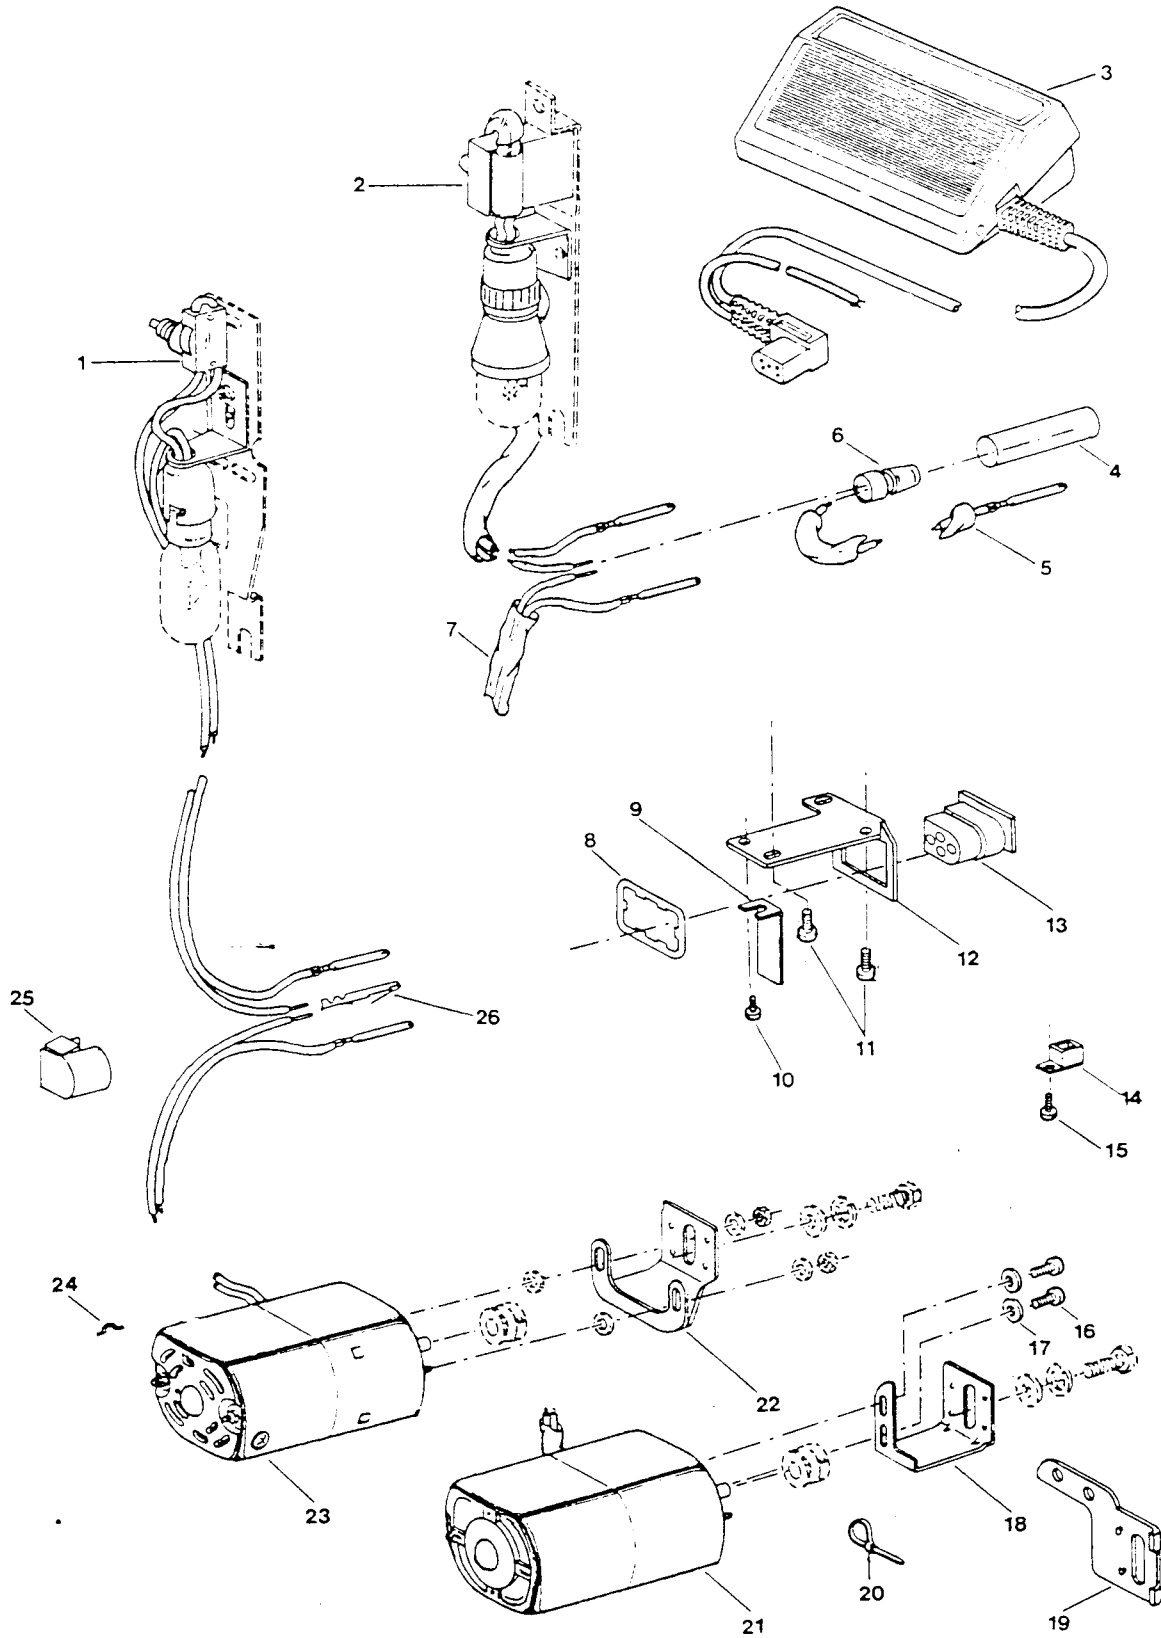

SUPPLEMENTAL LIST OF PARTS - 5130/5140 : ELECTRICAL EQUIPMENT

5130, 5140 PARTS LIST

5|5|5|5|5|5|5|
1|1|1|1|1|1|1|1|
0|0|2|2|2|2|2|
2|7|2|3|4|7|0|
| | | | | | |
5|5|5|5|5|5|5|
1|1|1|1|1|1|1|
3|3|4|4|4|4|4|
2|7|2|3|4|7|0|

REF.	PART #								
1	117892	Lamp Cord Complete with Switch (120V)	X	X	X	X	X	X	X
2	117893	Lamp Cord Complete with Switch (220/240V)	X	X	X	X	X	X	X
3	117894	Controller Complete (120V)	X	X	X	X	X	X	X
	117895	Controller Complete (120V) (Canada)	X	X	X	X	X	X	X
	117896	Controller Complete (220V)	X	X	X	X	X	X	X
	117897	Controller Complete (220V)	X	X	X	X	X	X	X
	117898	Controller Complete (240V)	X	X	X	X	X	X	X
	117899	Controller Complete (240V)	X	X	X	X	X	X	X
4	117900	Crimp Connector Housing (plastic) (220/240V)	X	X	X	X	X	X	X
5	117901	Wire Complete (Crimp Connector to Receptacle)	X	X	X	X	X	X	X
6	117902	Crimp Connector	X	X	X	X	X	X	X
7	117903	Wire Insulation (Plastic)	X	X	X	X	X	X	X
8	117904	Receptacle Plug Mounting Retainer	X	X	X	X	X	X	X
9	117905	Receptacle Plug Cover Retaining Bracket	X	X	X	X	X	X	X
10	117906	Receptacle Plug Cover Retaining Bracket Screw	X	X	X	X	X	X	X
11	117907	Receptacle Plug Mounting Bracket Screw (2)	X	X	X	X	X	X	X
12	117908	Receptacle Plug Mounting Bracket	X	X	X	X	X	X	X
13	117909	Receptacle Plug	X	X	X	X	X	X	X
14	117910	Strain Relief Clip	X	X	X	X	X	X	X
15	117911	Strain Relief Clip Set Screw	X	X	X	X	X	X	X
16	117912	Motor Mounting Bracket Mounting Screw (220V/240V)	X	X	X	X	X	X	X
17	117913	Motor Mounting Bracket Mounting Screw Wash. (220/240V)	X	X	X	X	X	X	X
18	117914	Motor Mounting Bracket		X	X	X	X	X	X
19	117915	Motor Mounting Bracket	X	X					
20	117916	Ty-Rap	X	X	X	X	X	X	X
21	117917	Motor Complete (220V)	X	X	X	X	X	X	X
21	117918	Motor Complete (240V)	X	X	X	X	X	X	X
22	117919	Motor Mounting Bracket		X	X	X	X	X	X
23	117920	Motor Complete (120V)	X	X	X	X	X	X	X
24	117921	Cable Clip (Motor)	X	X	X	X	X	X	X
25	117922	Receptacle Plug Cover (Plastic)	X	X	X	X	X	X	X
26	117923	Expansion Receptacle Pin	X	X	X	X	X	X	X
	117852	Motor Belt	X	X					
	117853	Motor Belt		X	X	X	X	X	X