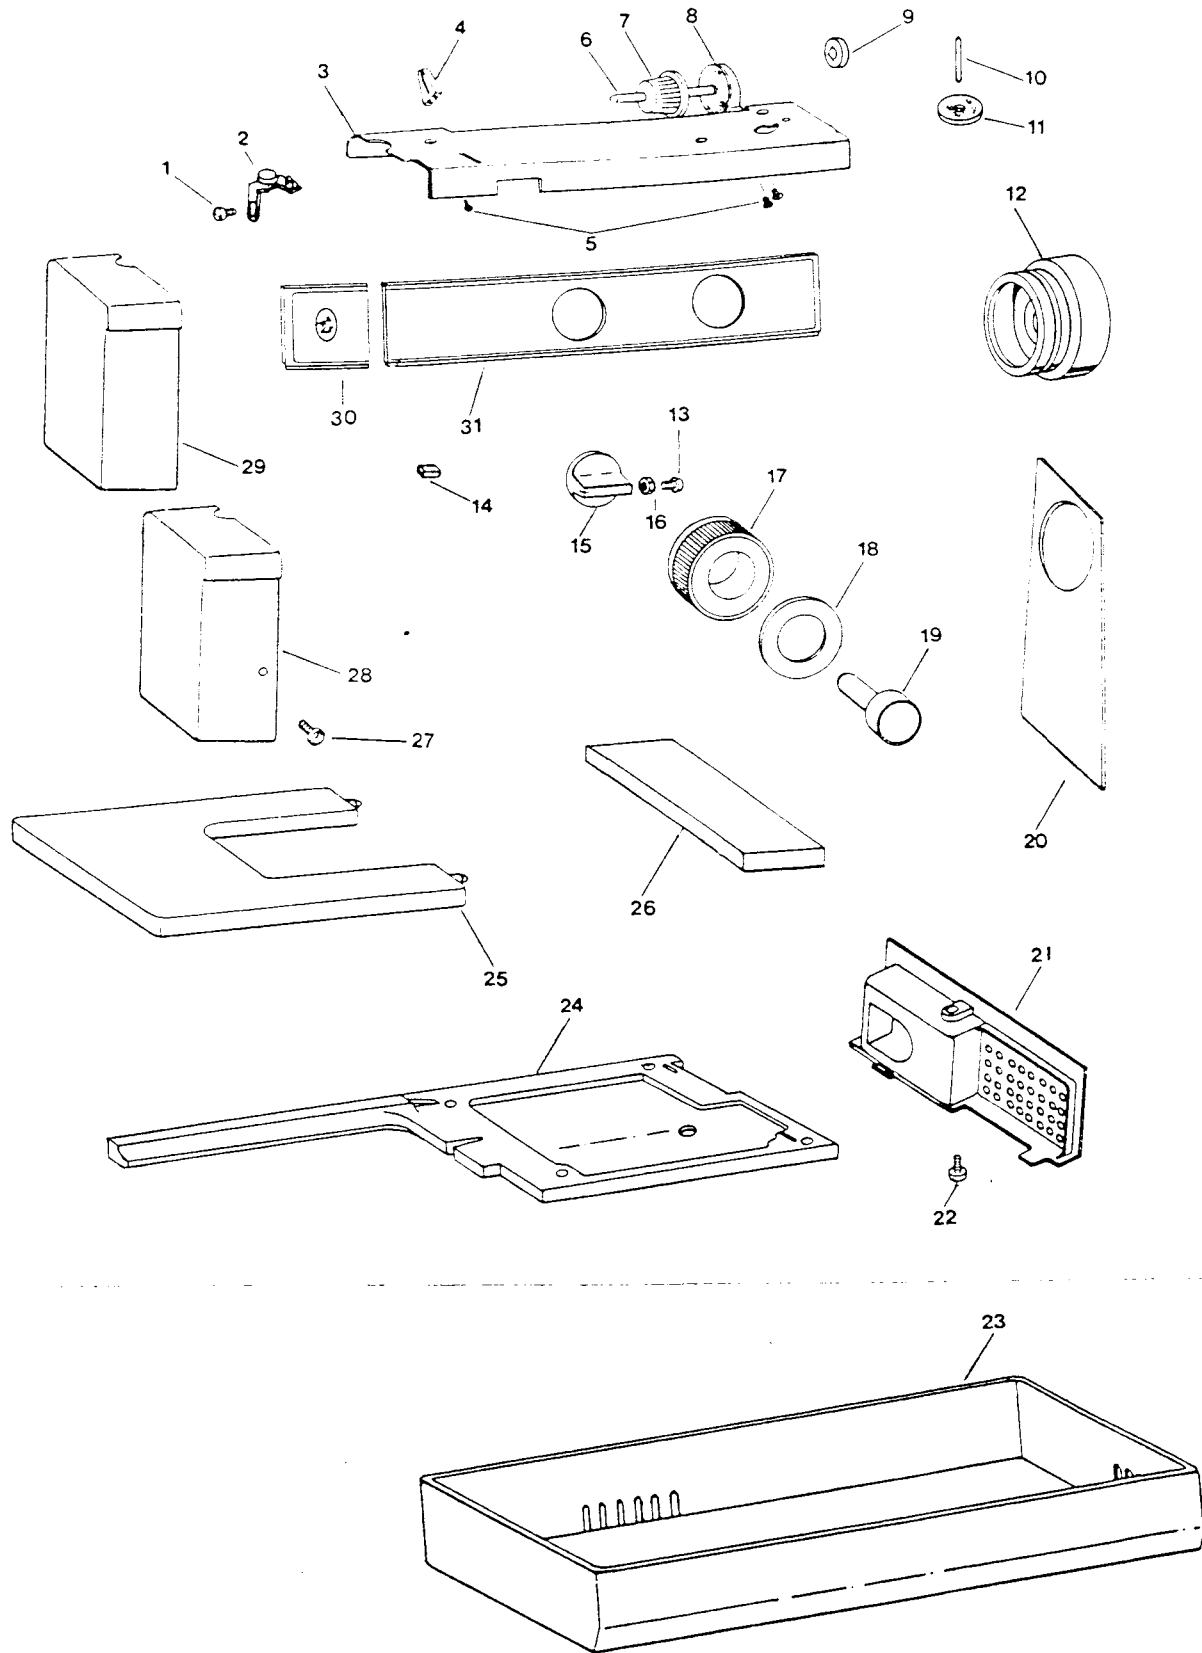

5130/5140 PARTS LIST

5	5	5	5	5	5	5	5
1	1	1	1	1	1	1	1
0	0	2	2	2	2	2	2
2	7	2	3	4	7	0	
5	5	5	5	5	5	5	5
1	1	1	1	1	1	1	1
3	3	4	4	4	4	4	4
2	7	2	3	4	7	0	

REF.	PART #						
1	117853	Arm Top Cover Thread Guide (Front) Screw	X	X	X	X	X
2	117854	Arm Top Cover Thread Guide (Front)	X	X	X	X	X
3	117855	Arm Top Cover	X	X	X	X	X
4	117856	Arm Top Cover Thread Guide (Rear)	X	X	X	X	X
5	117857	Thread Guide (Rear) and Arm Spool Pin Comp. Set Screw	X	X	X	X	X
6	117858	Spool Pin	X	X	X	X	X
7	117859	Arm Spool Pin Thread Lead-Off Complete	X	X	X	X	X
8	117860	Arm Spool Pin Complete	X	X	X	X	X
9	117861	Spool Pin Thread Lead-Off (Small)	X	X	X	X	X
10	117862	Vertical Spool Pin	X	X	X	X	X
11	117863	Felt Washer	X	X	X	X	X
12	117864	Handwheel	X	X	X	X	X
13	117865	Control Dial Set Screw	X	X	X	X	X
14	117866	Stitch Width Knob	X	X	X	X	X
15	117867	Control Dial	X	X	X	X	X
16	117868	Control Dial Set Screw Nut	X	X	X	X	X
17	117869	Stitch Length Dial	X	X	X	X	X
18	117870	Stitch Length Dial Insert	X	X	X	X	X
19	117871	Reverse Button	X	X	X	X	X
20	117872	Arm End Plate	X	X	X	X	X
21	117873	Rear Bed Cover	X	X	X	X	X
22	117874	Rear Bed Cover Screw	X	X	X	X	X
23	117875	~~Bottom~~ Cover	X	X			
24	117876	Base		X	X	X	X
25	~~117877~~	Front Cloth Plate * see below 171855		X	X	X	X
26	117878	Rear Filler Plate	X	X			
27	117879	Face Plate (Eur.) Screw	X	X	X	X	X
28	117880	Face Plate (Eur.)	X	X	X	X	X
29	117881	Face Plate	X	X	X	X	X
30	117882	Face Plate Control Panel w/Insert	X	X			
	117883	Face Plate Control Panel w/Insert			X		
	117884	Face Plate Control Panel w/Insert				X	
	117885	Face Plate Control Panel w/Insert		X			X
	117886	Face Plate Control Panel w/Insert					X
31	117887	Control Panel w/Insert	X	X			
	117888	Control Panel w/Insert			X		
	117889	Control Panel w/Insert				X	
	117890	Control Panel w/Insert		X			X
	117891	Control Panel w/Insert					X
	170370-001	Shuttle Race Cover		X	X	X	X
*	171856	Bed ext plate pin		X	X	X	X
	171857	Bed ext plate pin screw		X	X	X	X
	117925-008	red					
	117925-001	green					
	117925-002	blue					
	117860	retaining plate (See #13 pg 8 5100 Au)					X

Must go w/ #25

5140 Bed ext - Plate. 171855T

SUPPLEMENTAL LIST OF PARTS - 5130/5140 : COVERS AND ADD ONS