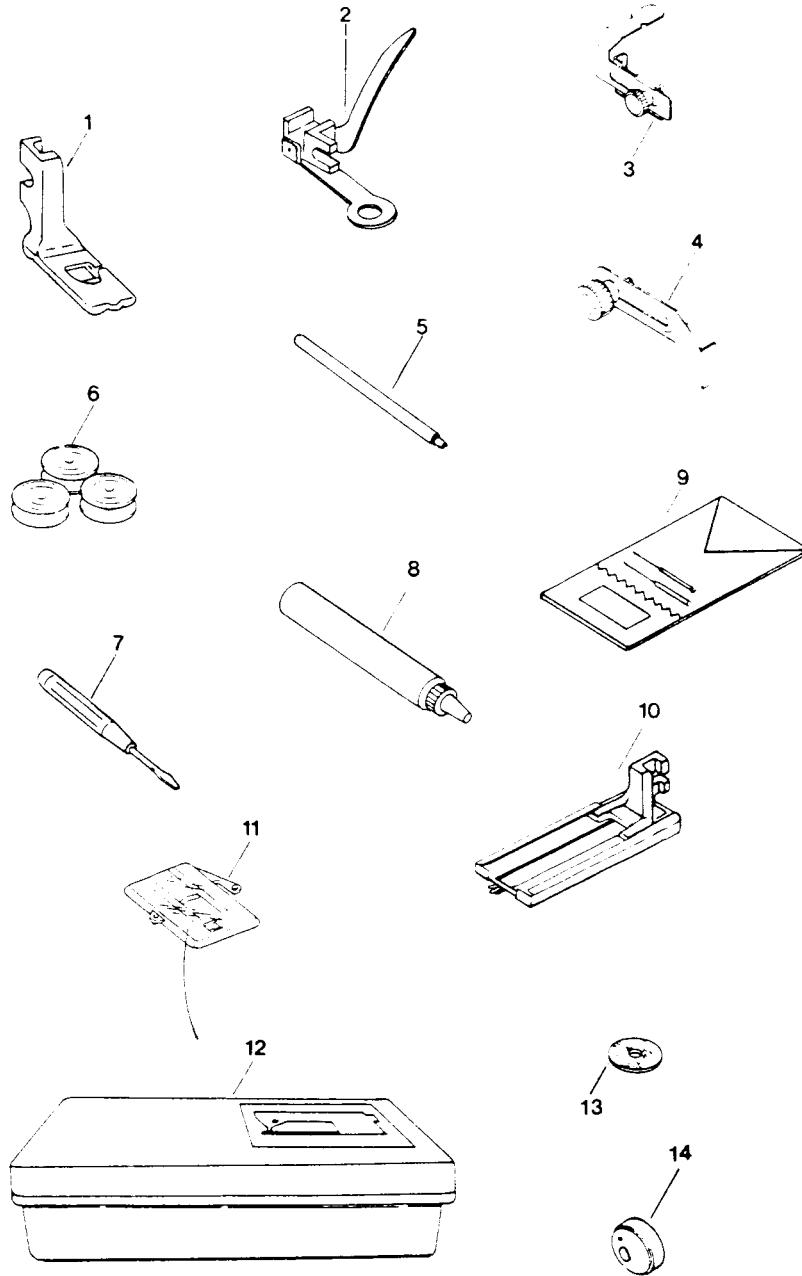

PAGE NO.	SUBASSEMBLY
1, 2	ATTACHMENT SET
3, 4	COVERS AND ADD ONS (A)
5, 6	COVERS AND ADD ONS (B)
7, 8	SHUTTLE MECHANISM
9, 10	ARMSHAFT HANDWHEEL AND BELT IDLER PULLEY
11, 12	TENSION MECHANISM
13, 14	HEAD END MODULE
15, 16	FEED MECHANISM (A)
17, 18	FEED MECHANISM (B)
19, 20	FEED MECHANISM (C)
21, 22	FEED MECHANISM (D)
23, 24	CAM CONTROL MECHANISM (A)
25, 26	CAM CONTROL MECHANISM (B)
27, 28	CAM CONTROL MECHANISM (C)
29, 30	ELECTRICAL EQUIPMENT

ATTACHMENT SET

5500 SERIES PARTS LIST

REF.	SINGER PART #	ATTACHMENT SET.	5	5	5	5	5	5	5	5
			0	0	0	0	2	2	2	2
			2	4	5	8	2	4	5	8
1	176637	Button Sewing Foot	X	X			X	X		
2	176638	Darning Foot	X	X	X	X	X	X	X	X
3	176639	Zipper Foot	X	X	X	X	X	X	X	X
4	176640	Seam Guide	X	X	X	X	X	X	X	X
5	176641	Plastic Spool Pin	X	X	X	X	X	X	X	X
6	176642	Plastic Bobbins	X	X	X	X	X	X	X	X
7	176643	Screw Driver	X	X	X	X	X	X	X	X
8	176644	Tubed Oiler	X	X	X	X	X	X	X	X
9	176645	Needle Pack	X	X	X	X	X	X	X	X
10	176646	Buttonhole Foot			X	X			X	X
11	176647	Feed Cover Plate (Plastic) (Snap-on)	X	X	X	X	X	X	X	X
12	176648	Attachment Box	X	X	X	X	X	X	X	X
13	176649	Felt Washer	X	X	X	X	X	X	X	X
14	176650	Small Spool Holder	X	X	X	X	X	X	X	X