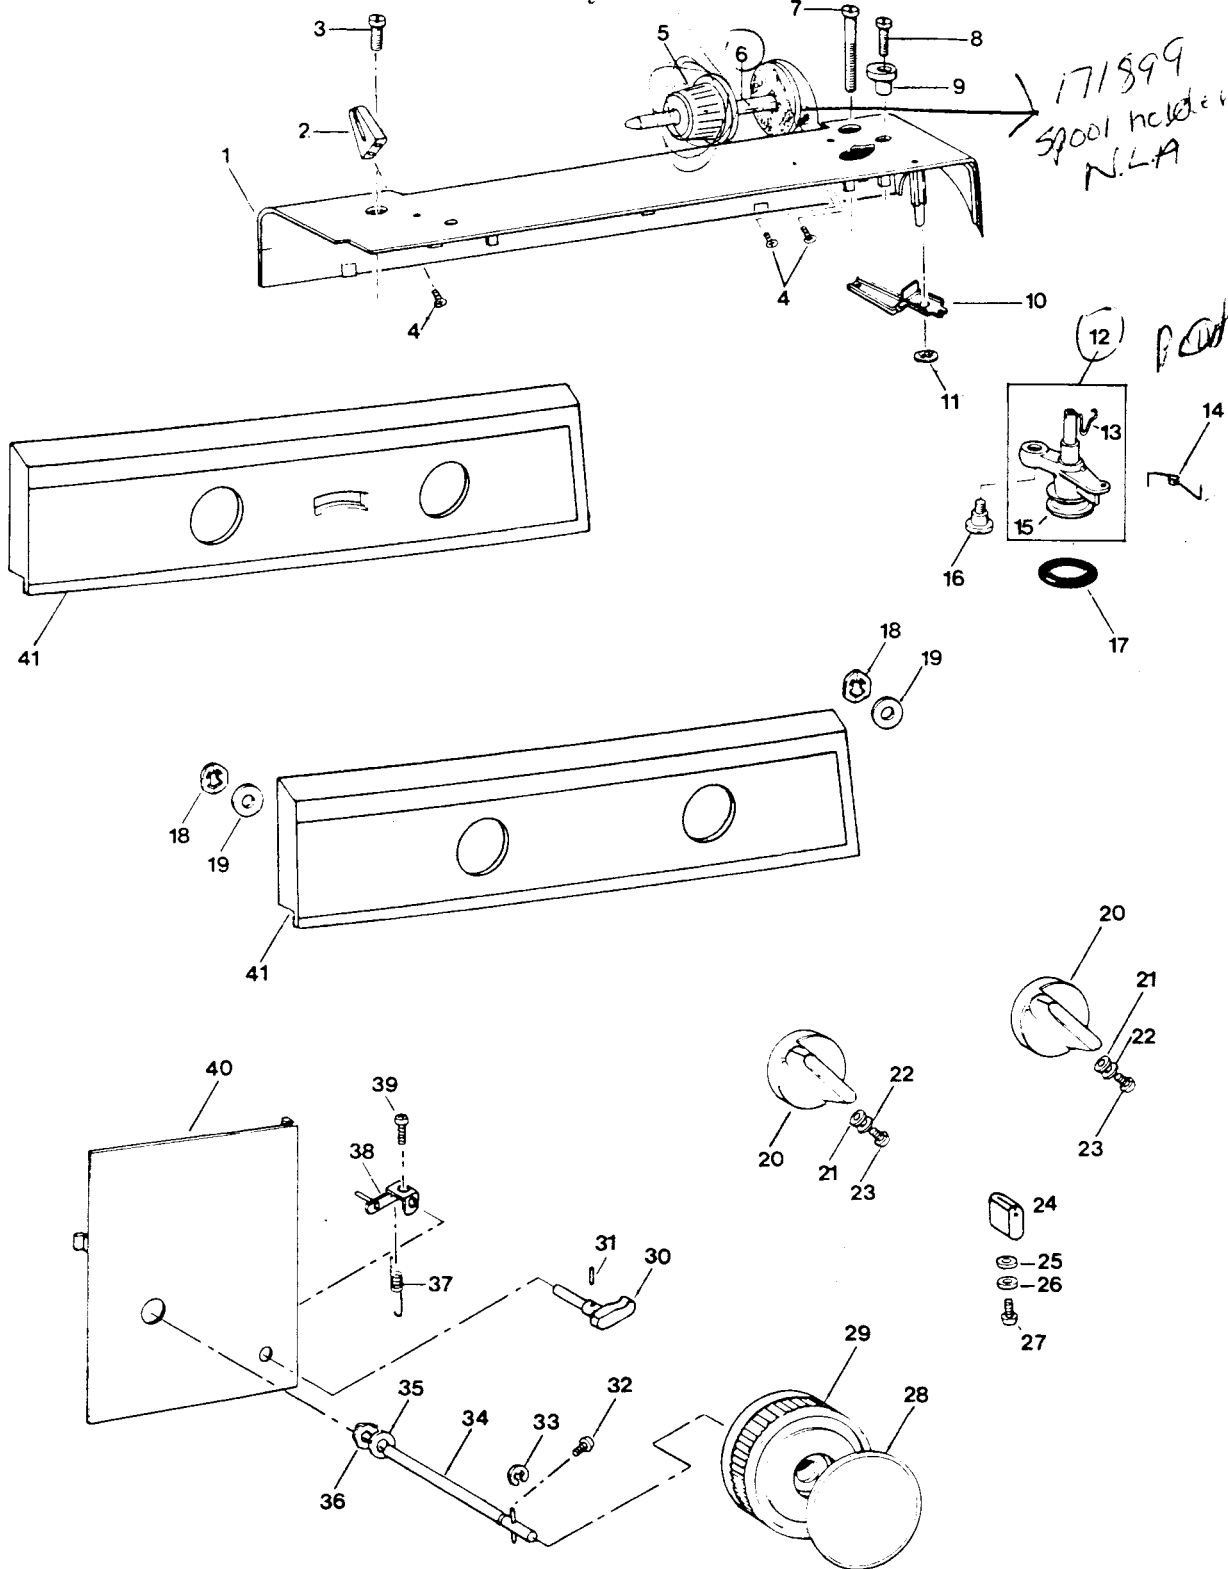

COVERS AND ADD ONS (A)

405097454

171899
spool holder
N.L.A

Roller
with
N.L.A