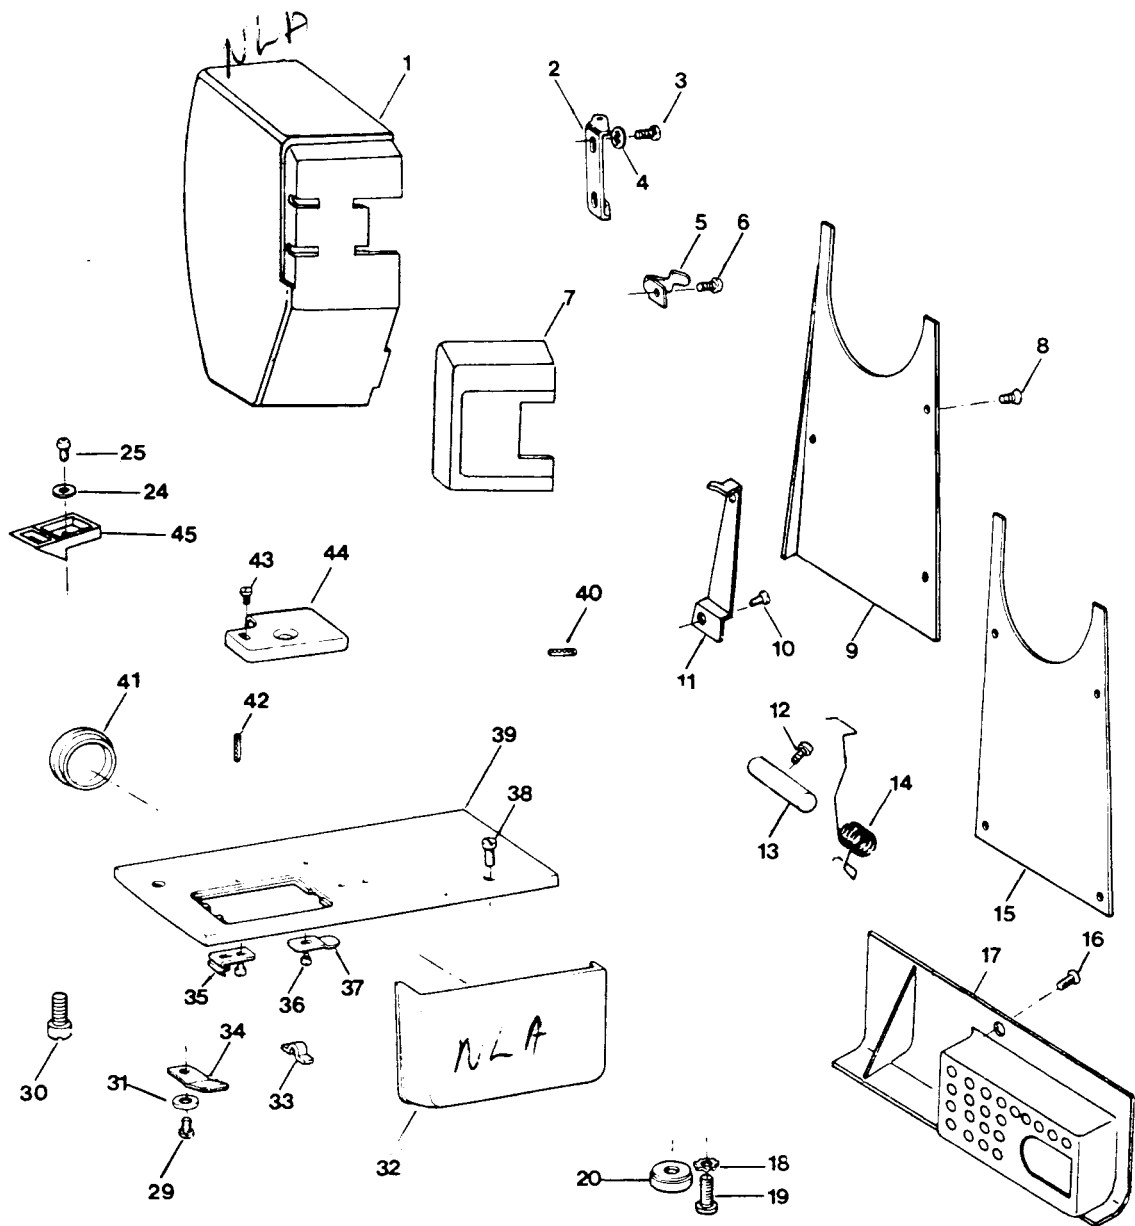

COVERS AND ADD ONS (B)

5500 SERIES PARTS LIST

REF.	SINGER PART #	COVERS/ADD ONS (B)	5	5	5	5	5	5	5	5	5	5	
			0	0	0	0	2	2	2	2	2	2	2
			2	4	5	8	2	4	5	8			
1	176712	Face Plate <i>NLA</i>	X	X	X	X	X	X	X	X	X	X	
2	176713	Face Plate Hinge	X	X	X	X	X	X	X	X	X	X	
3	176714	Face Plate Hinge Screw	X	X	X	X	X	X	X	X	X	X	
4	176715	Face Plate Hinge Star Washer	X	X	X	X	X	X	X	X	X	X	
5	176716	Face Plate Hinge Spring		X	X	X	X	X	X	X	X	X	
6	176717	Face Plate Hinge Spring Screw		X	X	X	X	X	X	X	X	X	
7	176718	Face Plate Panel	X				X						
	176719	Face Plate Panel		X				X					
	176720	Face Plate Panel			X				X				
	176721	Face Plate Panel				X					X		
8	176722	Arm End Cover Plate Mounting Screw	X	X	X	X	X	X	X	X	X	X	
9	176723	Arm End Cover Plate						X	X	X	X	X	
10	176717	Arm End Cover Plate Mounting Bracket Screw						X	X	X	X	X	
11	176724	Arm End Cover Plate Mounting Bracket						X	X	X	X	X	
12	176725	Stud Set Screw						X					
13	176726	Spring Holder Stud		X	X	X			X	X	X	X	
14	176727	Spring	X	X	X	X	X	X	X	X	X	X	
15	176728	Arm End Cover Plate	X	X	X	X							
16	176729	Motor Cover Plate Mounting Screw						X	X	X	X	X	
17	176730	Motor Cover Plate						X	X	X	X	X	
18	176731	Star Washer						X	X	X	X	X	
19	176732	Screw						X	X	X	X	X	
20	176733	Rubber Cushion for Base Plate						X	X	X	X	X	
21	176734	Guide Pin (Rear)						X	X	X	X	X	
22	176735	Guide Pin Set Screw						X	X	X	X	X	
23	176736	Table Retaining Latch Holder <i>NLA</i>						X	X	X	X	X	
24	176737	Washer						X	X	X	X	X	
25	176688	Latch Screw						X	X	X	X	X	
26	176738	Rubber Cushion						X	X	X	X	X	
27	176739	Accessory Table <i>NLA</i>						X	X	X	X	X	
28	176740	Accessory Table Complete <i>NLA</i>						X	X	X	X	X	
29	176741	Hinged Door Spring Set Screw						X	X	X	X	X	
30	176742	Screw	X	X	X								
31	176743	Screw Washer						X	X	X	X	X	
32	176744	Hinged Door <i>NLA</i>						X	X	X	X	X	
33	176745	Hinged Plate						X	X	X	X	X	
34	176746	Hinged Door Spring						X	X	X	X	X	
35	176747	Needle Plate Spring (Left)						X	X	X	X	X	
36	176748	Needle Plate Spring Set Screw						X	X	X	X	X	
37	176749	Needle Plate Spring (Right)						X	X	X	X	X	
38	176750	Upper Plate Mounting Screw						X	X	X	X	X	
39	176751	Upper Plate						X	X	X	X	X	
40	176752	Spring Pin	X	X	X	X	X	X	X	X	X	X	
41	176753	Cover Plug (Large)						X	X	X	X	X	
42	176754	Spring Pin						X	X	X	X	X	
43	176717	Bevel Gear Cover Mounting Screw						X	X	X	X	X	
44	176755	Bevel Gear Cover						X	X	X	X	X	
45	176756	Table Retaining Latch						X	X	X	X	X