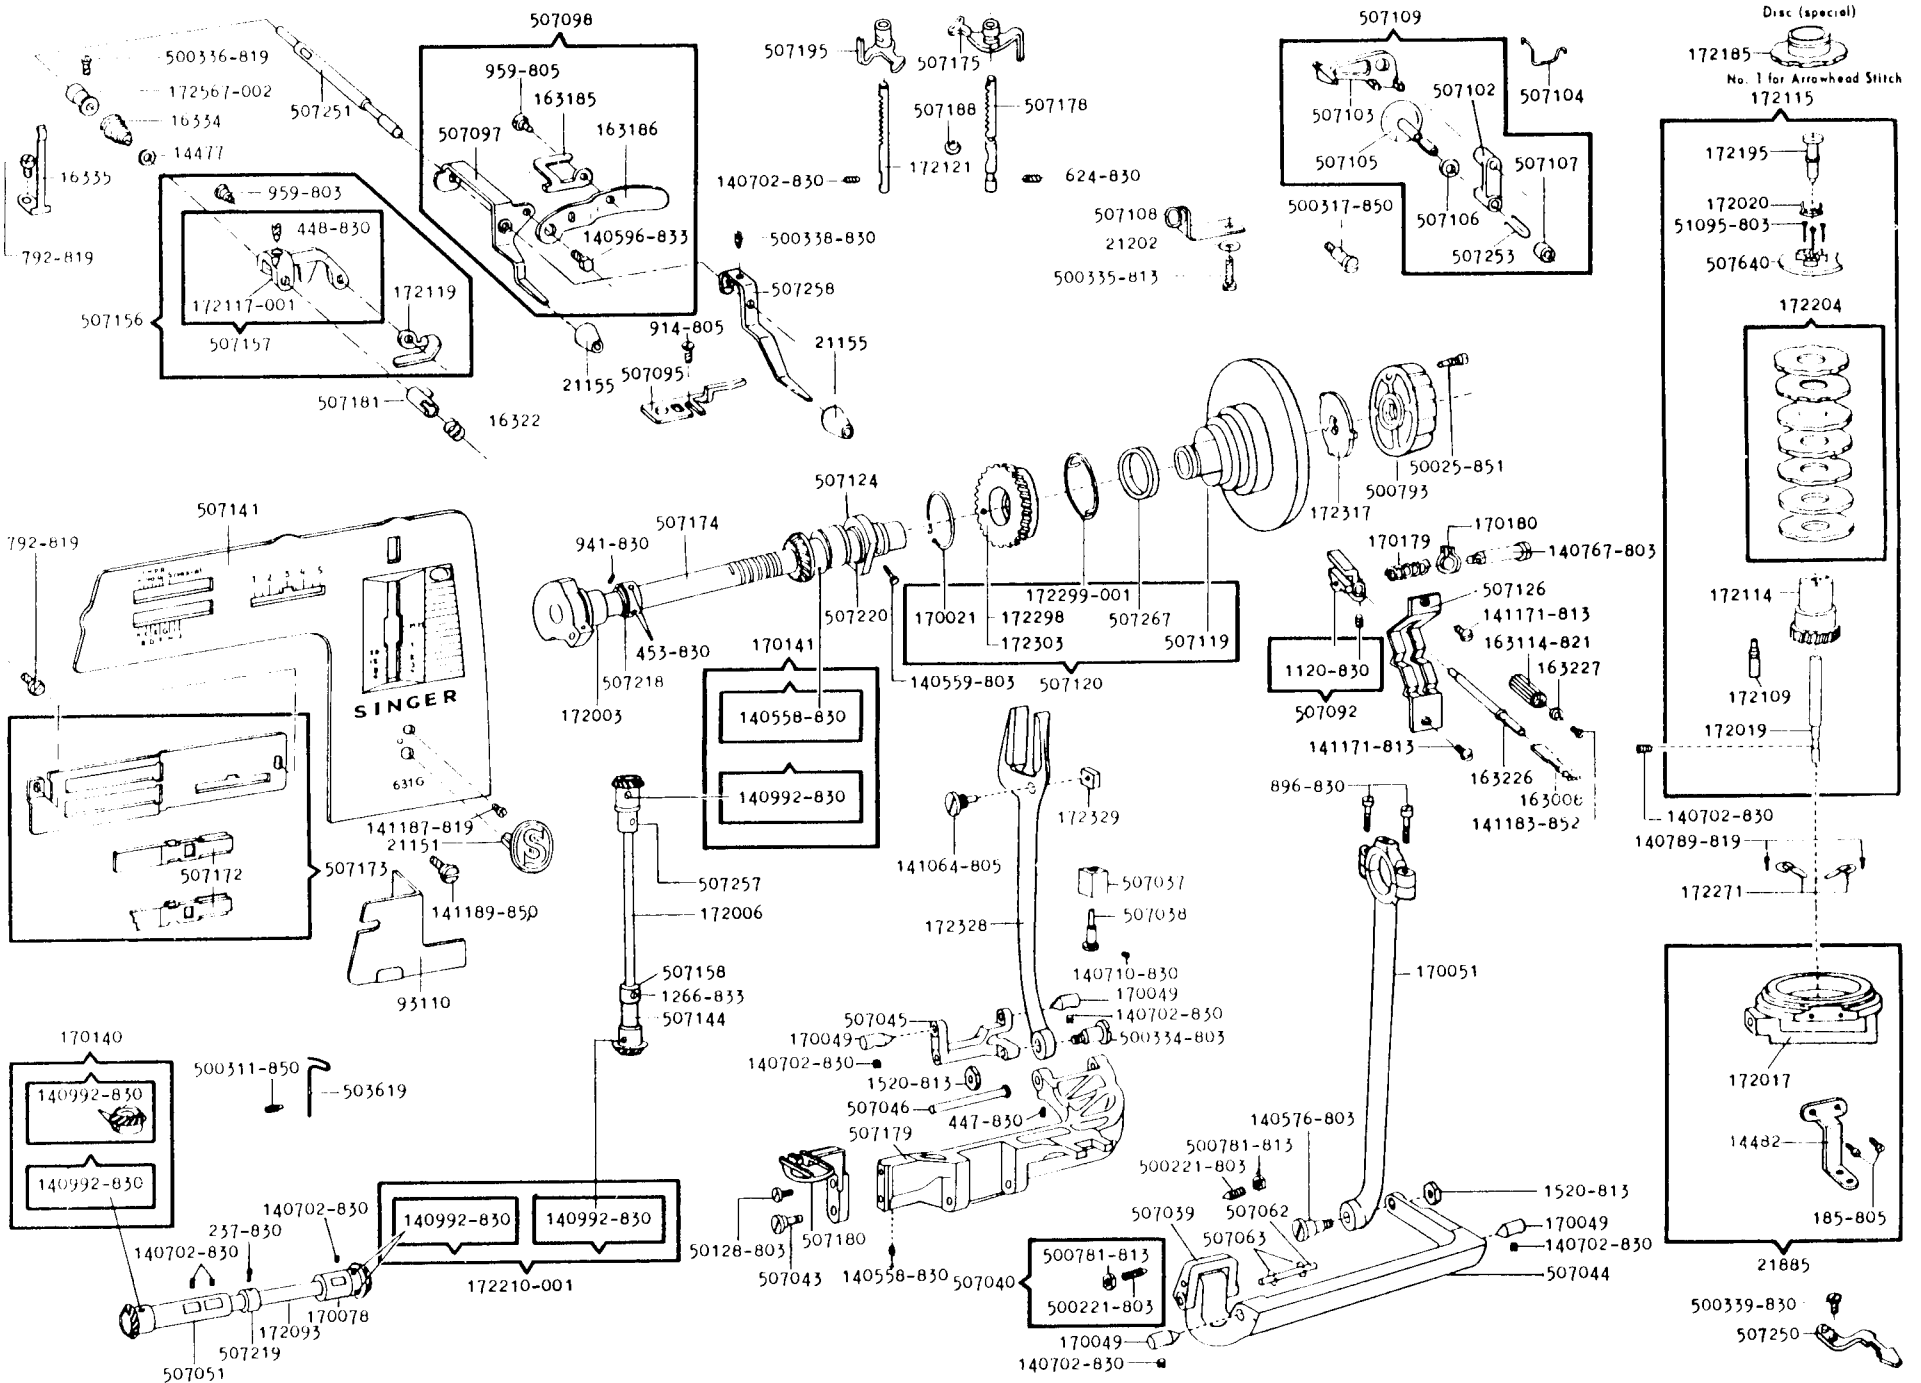

# List of Parts-SINGER 631

## ATTACHMENT SET 503664

81200	Binder
161166	Zipper Foot
161167	Applique Foot
161168	Button Foot
161172	Seam Guide
161195	Hemmer Foot
161276	Lint Brush
161294	Screwdriver (IG)
161295	Screwdriver (SH)
161307	Threader Wire
161561	Ruffler
161596	Darn. and Emb. Foot
161609	Tube of Oil
170071-001	Presser Foot
172187	Fashion Disc 2
172189	Fashion Disc 3
172191	Fashion Disc 5
172229	Fashion Disc 4
172336	Bobbin (Plastic) (4)
507112	Throat Plate
507114	Feed Cover Plate
507115	Throat Plate
507140	Spool Pin Lead-Off
507153	Spool Pin
507182	Loop Retaining Insert
2020(15x1)	Needles 11 (3) 14 (3)

# List of Parts - SINGER 631