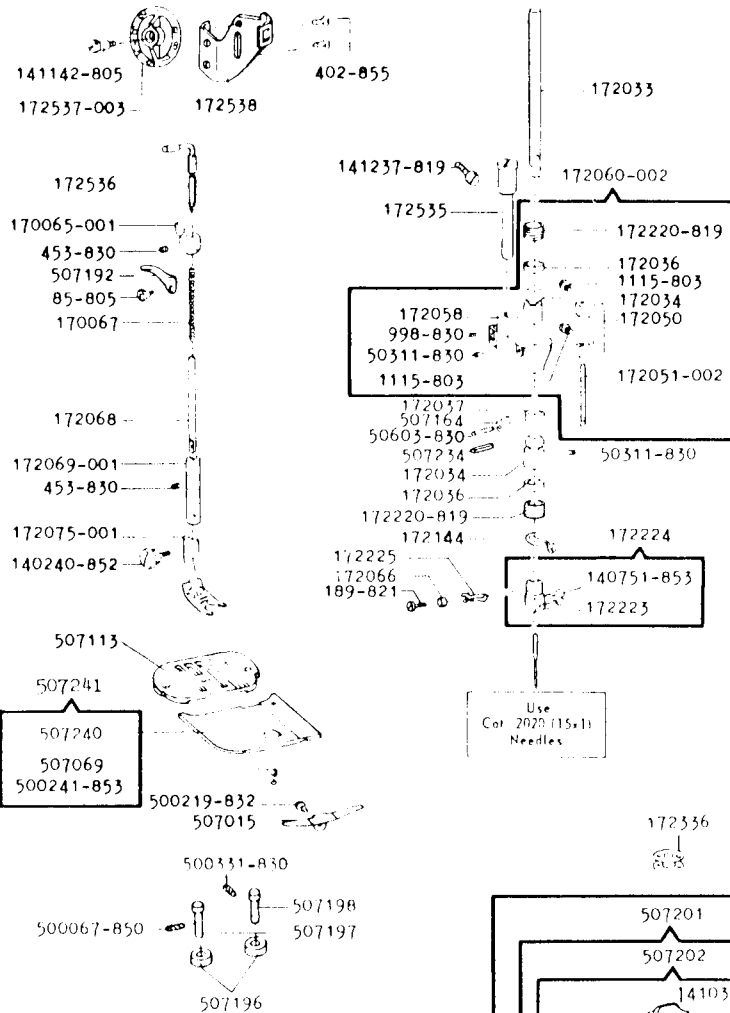

**SINGER**  
631

# List of Parts-SINGER 631

## ATTACHMENT SET 503664

81200	Binder
161166	Zipper Foot
161167	Applique Foot
161168	Button Foot
161172	Seam Guide
161195	Hemmer Foot
161276	Lint Brush
161294	Screwdriver (IG)
161295	Screwdriver (SH)
161307	Threader Wire
161561	Ruffler
161596	Darn. and Emb. Foot
161609	Tube of Oil
170071-001	Presser Foot
172187	Fashion Disc 2
172189	Fashion Disc 3
172191	Fashion Disc 5
172229	Fashion Disc 4
172336	Bobbin (Plastic) (4)
507112	Throat Plate
507114	Feed Cover Plate
507115	Throat Plate
507140	Spool Pin Lead-Off
507153	Spool Pin
507182	Loop Retaining Insert
2020(15x1)	Needles 11 (3) 14 (3)