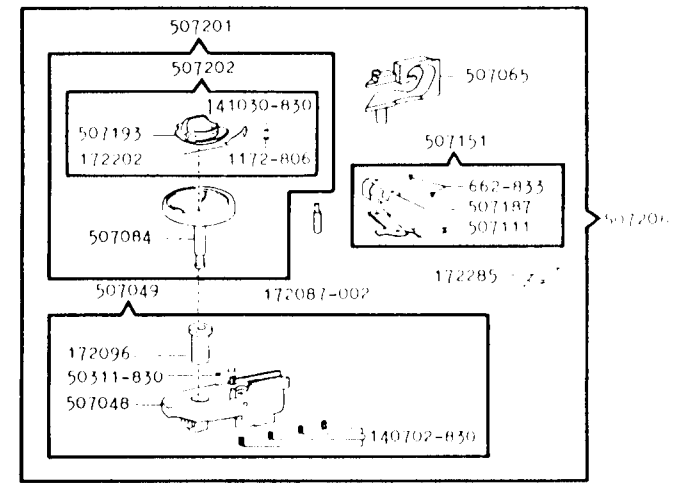

List of Parts - SINGER 631