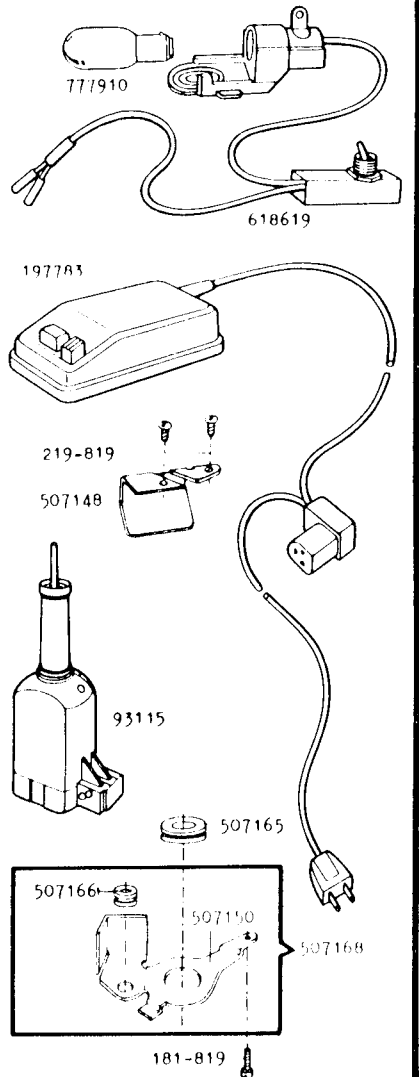

Electrical Parts