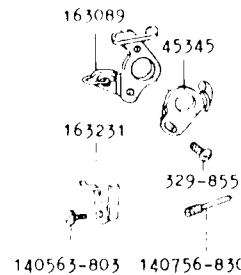

List of Parts - SINGER 631