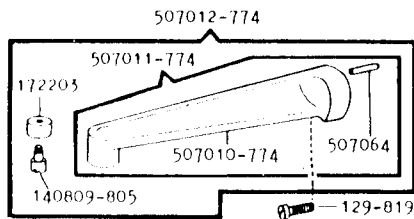

List of Parts - SINGER 631