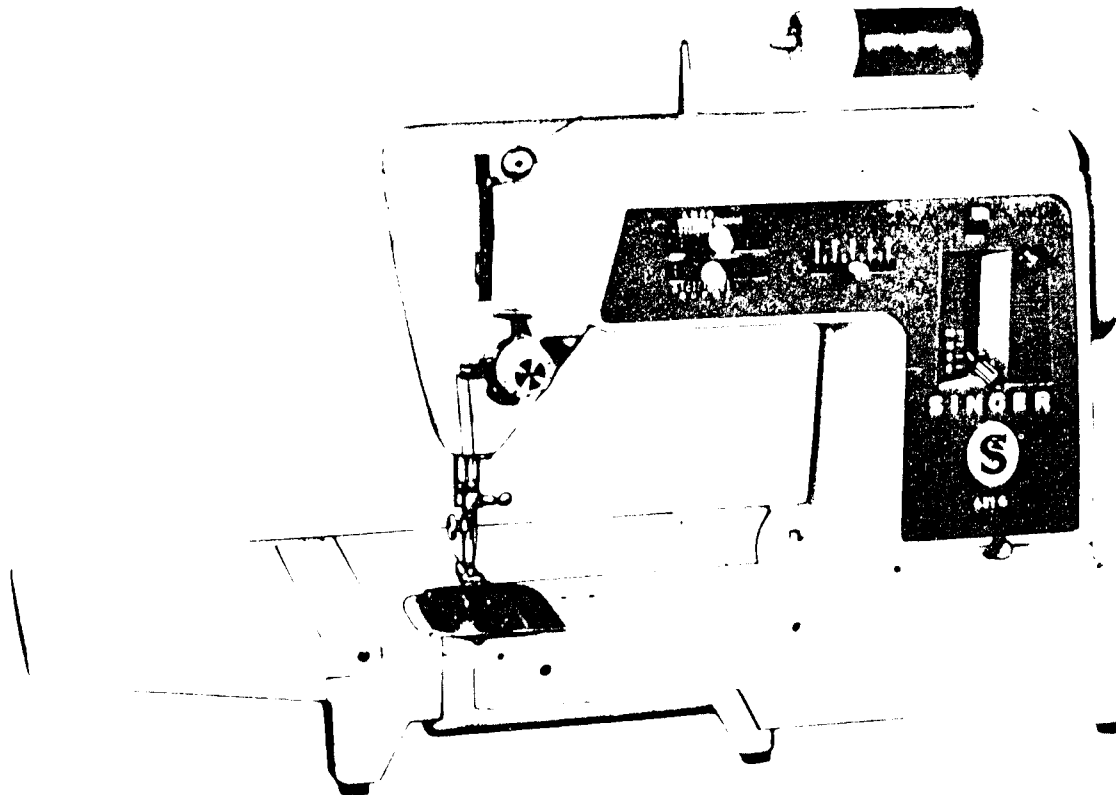

**SINGER**  
631

# List of Parts-SINGER 631

## ATTACHMENT SET 503664

81200	Binder
161166	Zipper Foot
161167	Applique Foot
161168	Button Foot
161172	Seam Guide
161195	Hemmer Foot
161276	Lint Brush
161294	Screwdriver (IG)
161295	Screwdriver (SH)
161307	Threader Wire
161561	Ruffler
161596	Darn. and Emb. Foot
161609	Tube of Oil
170071-001	Presser Foot
172187	Fashion Disc 2
172189	Fashion Disc 3
172191	Fashion Disc 5
172229	Fashion Disc 4
172336	Bobbin (Plastic) (4)
507112	Throat Plate
507114	Feed Cover Plate
507115	Throat Plate
507140	Spool Pin Lead-Off
507153	Spool Pin
507182	Loop Retaining Insert
2020(15x1)	Needles 11 (3) 14 (3)