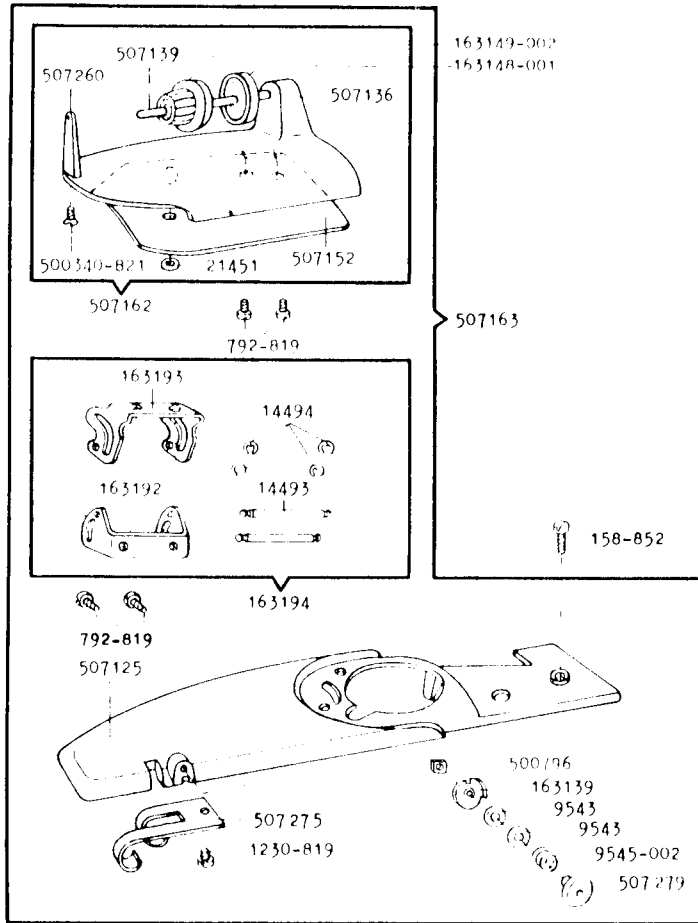

List of Parts - SINGER 631