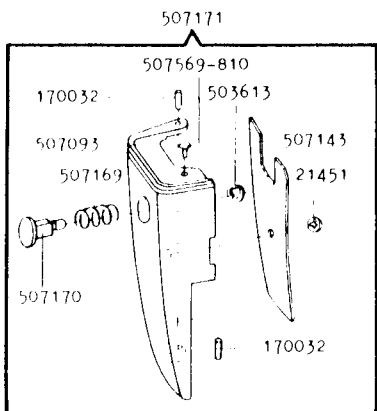

List of Parts - SINGER 631