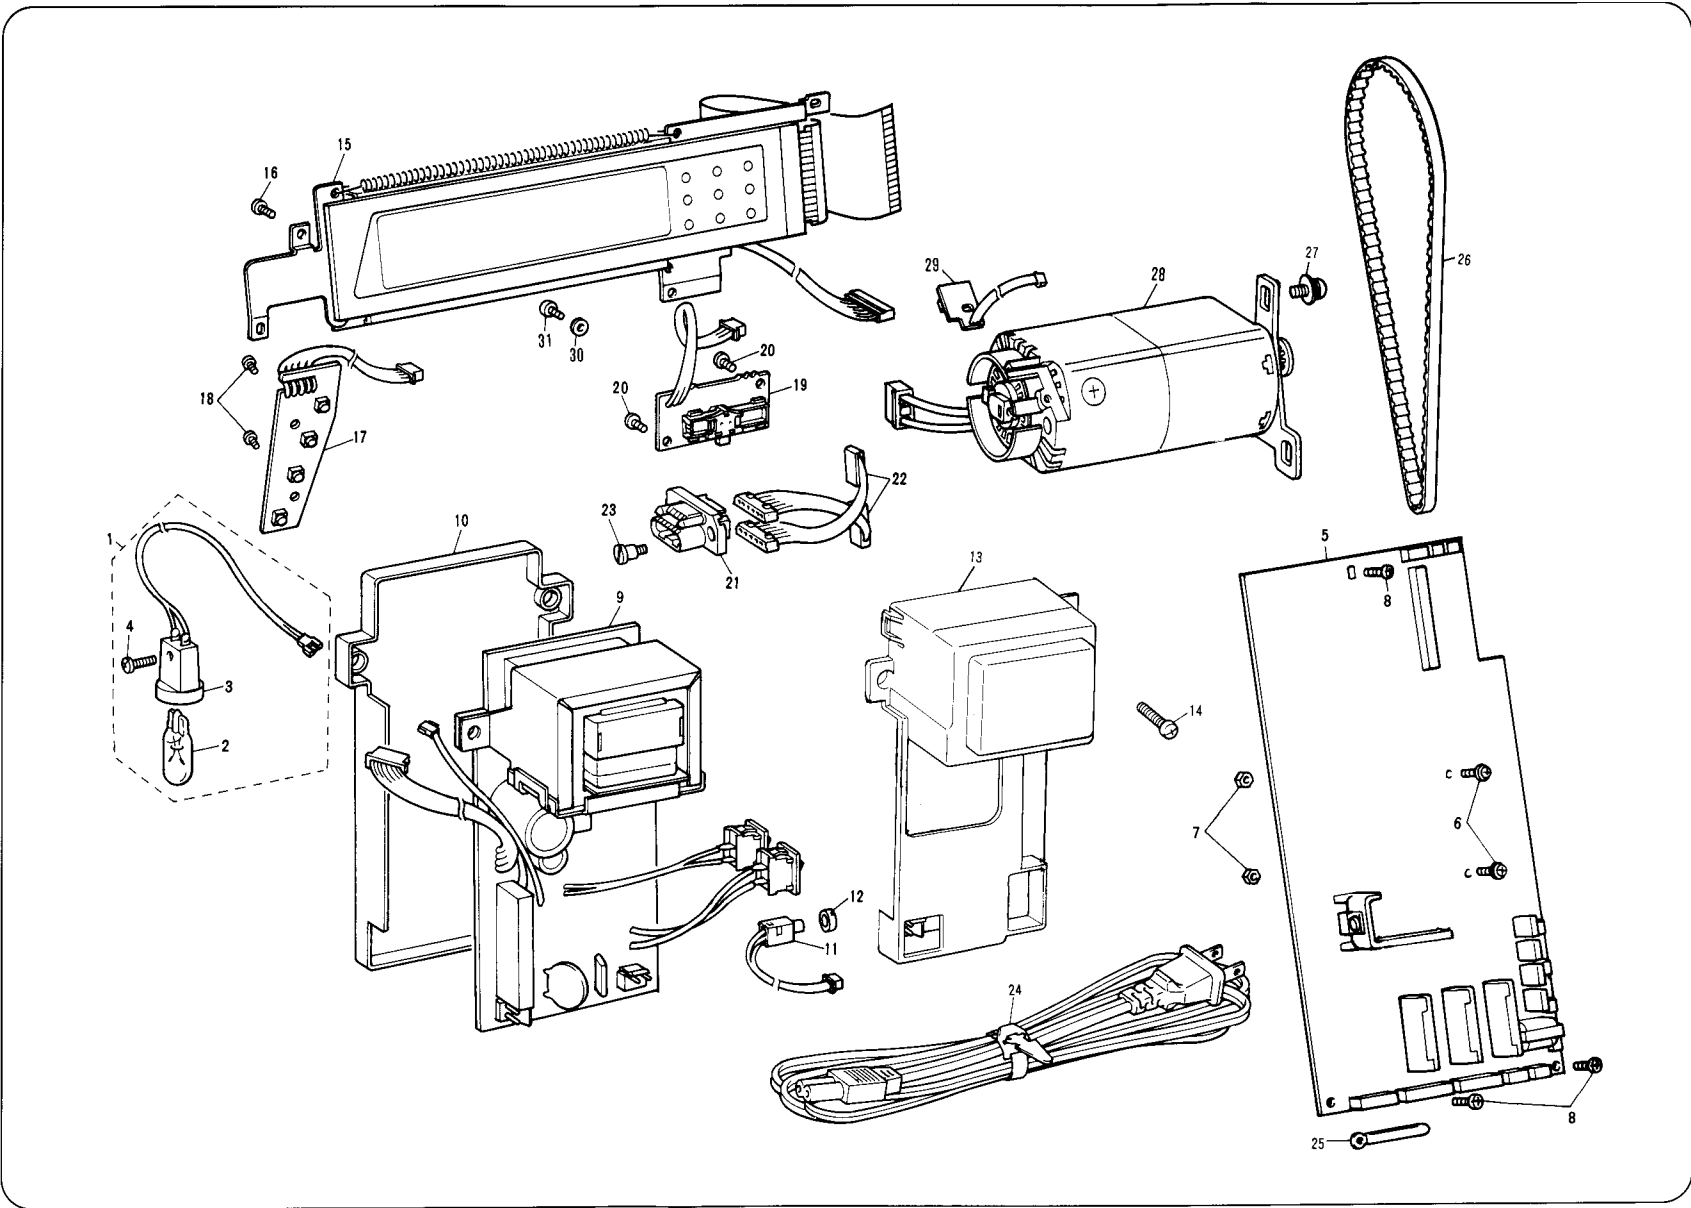

(9) ACCESSORY

Ref. No.	Parts No.	Parts Name	Ref. No.	Parts No.	Parts Name	Ref. No.	Parts No.	Parts Name
1	X51162001	Overlock stitch foot						
2	103561002	Zipper foot						
3	X56409001	Blind stitch foot						
4	X51804001	Stitch foot						
5	129881001	Button hole foot						
6	X53840201	Transparebey presser foot						
7	136492101	Bobbin						
8	X54243001	Seam ripper						
9	X53666001	Screw driver						
10	132680001	Needle set