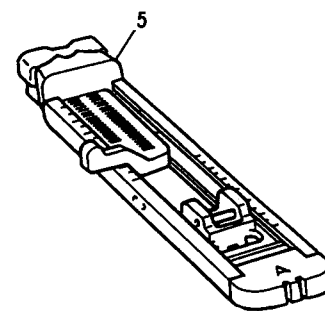

(9) ACCESSORY

Ref. No.	Parts No.	Parts Name	Ref. No.	Parts No.	Parts Name	Ref. No.	Parts No.	Parts Name
1	X51162001	Overlock stitch foot						
2	103561002	Zipper foot						
3	X56409001	Blind stitch foot						
4	X51804001	Stitch foot						
5	129881001	Button hole foot						
6	X53840201	Transparebey presser foot						
7	136492101	Bobbin						
8	X54243001	Seam ripper						
9	X53666001	Screw driver						
10	132680001	Needle set						

9