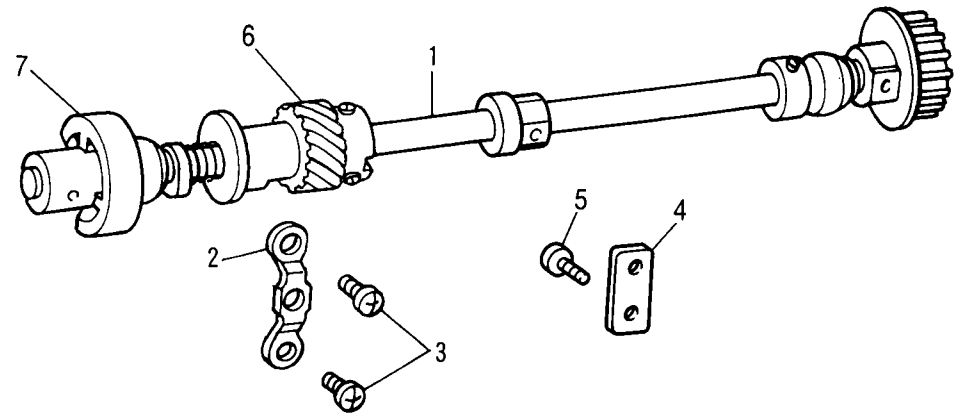

6

(7) ZIGZAG MECHANISM, BOBBIN WINDER AND THREAD GUIDE

Ref. No.	Parts No.	Parts Name	Ref. No.	Parts No.	Parts Name	Ref. No.	Parts No.	Parts Name
1	X56179001	Zigzag pulse motor assembly	34	X52102001	Spring	63	048020346	Stop ring
2	X56180001	Zigzag pulse motor holder	35	X56202001	Bobbin winder switch assembly	64	X58061001	Spring
3	X56183100	Zigzag gear A				65	048020346	Stop ring
4	X56184100	Zigzag gear B	36	062260516	Screw	66	X56220001	Switch assembly
5	048040346	Stop ring	37	060400816	Screw	67	062260516	Screw
6	X56185001	Spring	38	X57045001	Felt	68	060400616	Screw
7	X56186001	Z gear stopper	39	X56205101	Auto tension pulse motor holder	69	X56222001	Tension releaser assembly
8	060300416	Screw				70	132385001	Stud screw
9	Z25460001	Zigzag pulse motor	40	Z25485001	Auto tension pulse motor	71	X56225001	Thread guard plate
9-1	X56771001	ZPM lead wire	41	060300416	Screw	72	X56703001	Thread take-up spring
10	X56187001	Sensor board assembly	42	X53814001	Auto tension pulse motor gear	73	X53828001	Thread take-up spring case
11	052300606	Screw				74	X58316001	Thread cutting shutter
12	060300416	Screw	43	137977000	Washer	75	124521001	Spring washer
13	X58064001	ZPM gear	44	X51639001	AT gear	76	062401615	Screw
14	X58274001	Thread guard	45	Z51641000	AT gear	77	X56227001	Thread cutting sensor holder A
15	052300606	Screw	46	X51642001	Spring			
16	014300332	Screw	47	048020346	Stop ring	78	X56933001	Thread cutting sensor holder B
17	X56731000	Washer	48	X56209001	Solenoid assembly			
18	025050135	Washer	49	X56211001	Thread guide plate A assembly	79	060300616	Screw
19	X53027000	Washer				80	052300606	Screw
20	X56193001	Zigzag connecting rod assembly	50	060300416	Screw	81	X56228001	Sensor board assembly
21	048030346	Stop ring	51	060300416	Screw	82	130128001	Washer
22	117851001	Washer	52	X56213101	Roller supporting arm assembly	83	X56581001	Spring
23	025040135	Washer	53	X56214101	Roller supporting arm	84	052300606	Screw
24	060400816	Screw	54	X56597001	Roller holder	85	X56230001	Thread guard cover
25	X50559000	Zigzag adjusting nut	55	X51657000	Roller	86	052300606	Screw
26	062301006	Screw	56	X51658000	Roller wheel	87	X56579001	Thread guide plate C assembly
27	X58357001	Bobbin winder base plate	57	048025346	Stop ring	88	X56595000	Thread guide plate D
28	137992001	Spring	58	048030346	Stop ring	89	X56232000	Thread guide wire
29	X58927051	Bobbin winder assembly	59	X51659001	Spring	90	060400416	Screw
30	125928000	Spring	60	X58069001	Thread guide link A assembly	91	X55260002	Spool presser
31	120448001	Bobbin winder rubber ring				92	X58266001	Auto tension assembly
32	120263001	Stud screw	61	X58062001	Spring	93	X58315001	Thread guard plate assembly
33	102571003	Nut	62	062300416	Screw	94	X56197001	Bobbin winder assembly