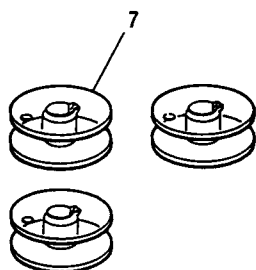

(9) ACCESSORY

Ref. No.	Parts No.	Parts Name	Ref. No.	Parts No.	Parts Name	Ref. No.	Parts No.	Parts Name
1	X51162001	Overlock stitch foot						
2	103561002	Zipper foot						
3	X56409001	Blind stitch foot						
4	X51804001	Stitch foot						
5	129881001	Button hole foot						
6	X53840201	Transparebey presser foot						
7	136492101	Bobbin						
8	X54243001	Seam ripper						
9	X53666001	Screw driver						
10	132680001	Needle set						

9