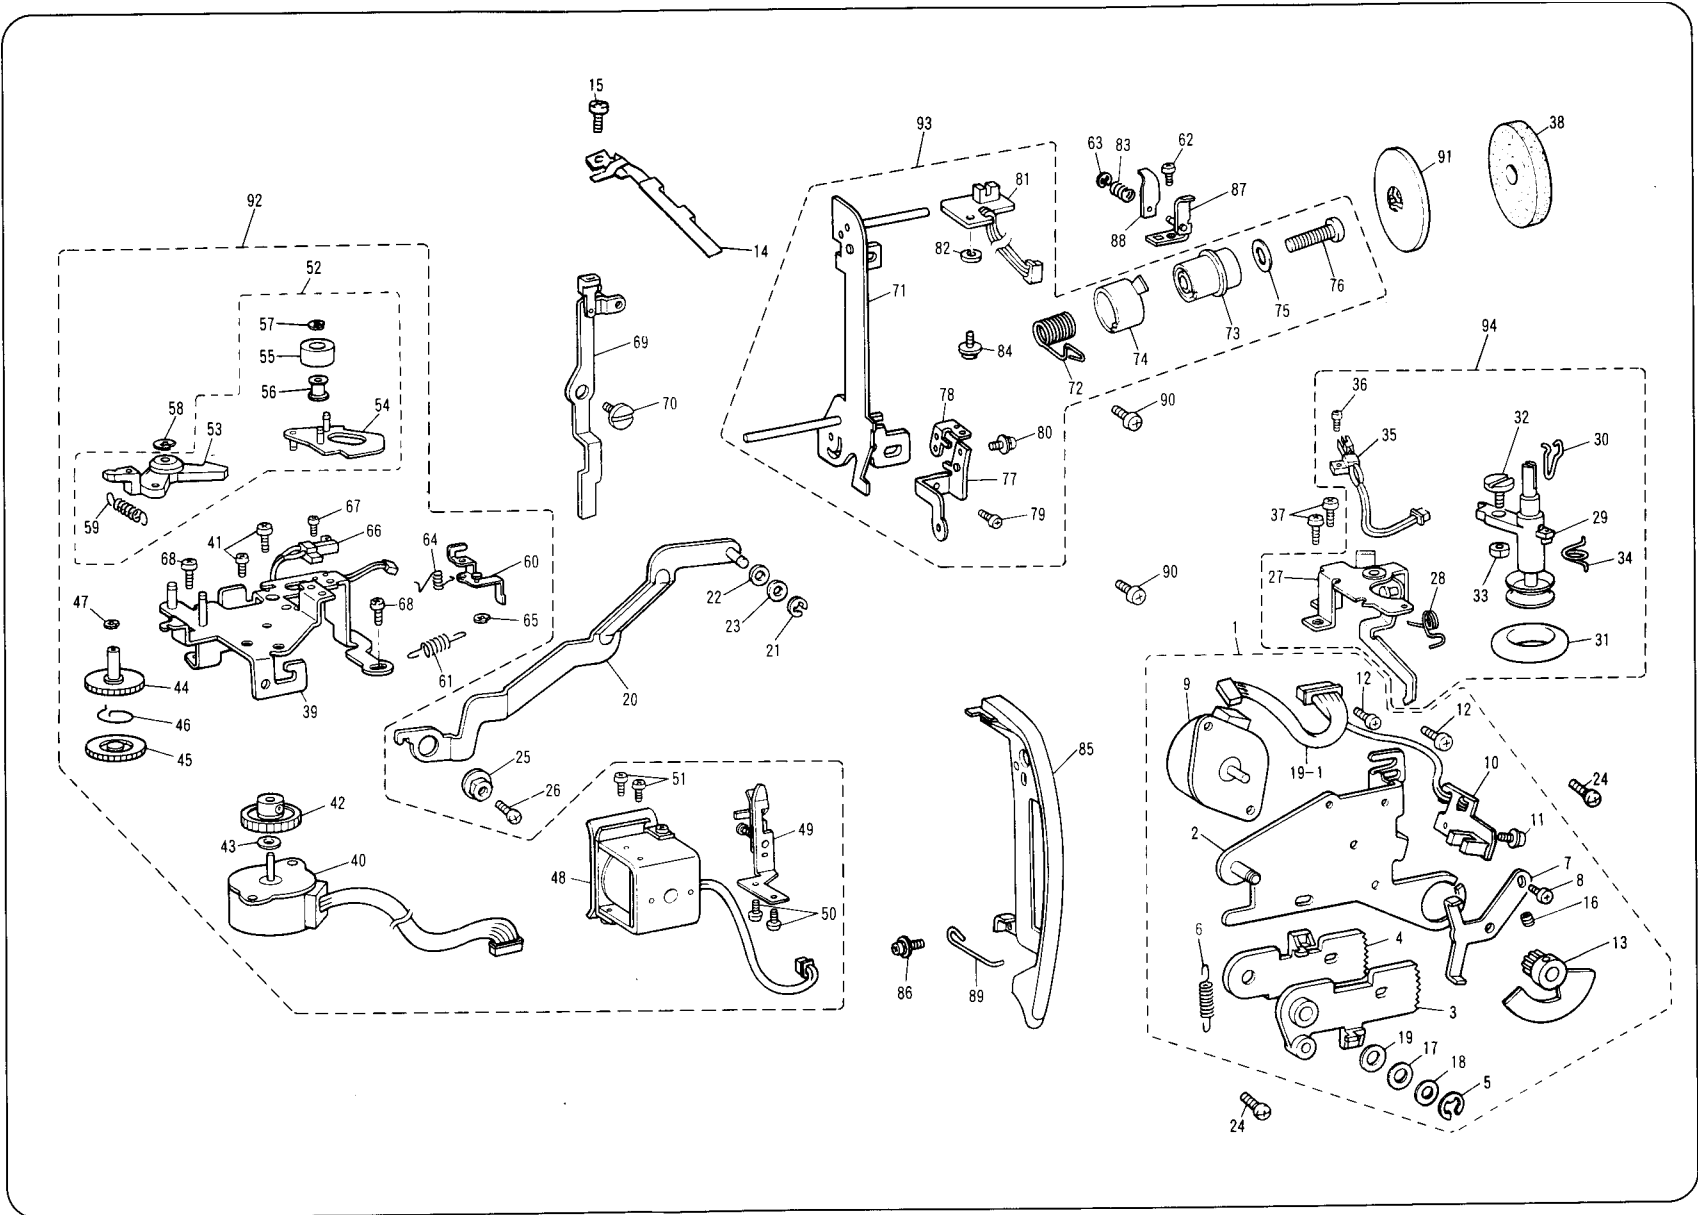

7

(8) LAMP, MAIN PC BOARD ASSEMBLY AND MOTOR UNIT

Ref. No.	Parts No.	Parts Name	Ref. No.	Parts No.	Parts Name	Ref. No.	Parts No.	Parts Name
1	X56233001	Sew-light assembly	23	X56304000	Stud screw			
2	X50228001	Sew-light bulb	24	138561001	Power supply cord for SAA			
3	X56234001	Lamp socket		X57079001	Power supply cord for U.K.			
4	085301017	Screw		131430001	Power supply cord for Europe			
5	X59795001	Main PC board assembly		X50018001	Power supply cord for UL, CSA			
6	538773001	Screw		137947001	Clip			
7	021300106	Nut	25	137947001	Clip			
8	052300606	Screw	26	X56307001	Timing belt			
9	X57858001	Power supply unit assembly for 120V	27	537235001	Screw			
	X58048001	Power supply unit assembly for 220V	28	J01484001	Motor unit for 220V-240V			
	X58050001	Power supply unit assembly for 230V		J01259001	Motor unit for 120V			
	X58052001	Power supply unit assembly for 240V	29	J00347001	Motor PC board assembly			
10	X56306001	Power supply unit case	30	X57005000	Washer			
11	X56281001	Pin jack assembly	31	136681001	Screw			
12	X51271001	Nut						
13	X57825001	Power supply unit cover						
14	060402016	Screw						
15	X58177013	LCD unit assembly for Galaxie II						
	X58177015	LCD unit assembly for PC7500						
	X58177014	LCD unit assembly for ESi-2						
16	136681001	Screw						
17	X56296001	SS PC board assembly						
18	136681001	Screw						
19	X56299001	VR board assembly						
20	138433001	Screw						
21	X56302001	Connector						
22	X56303001	Lead wire assembly