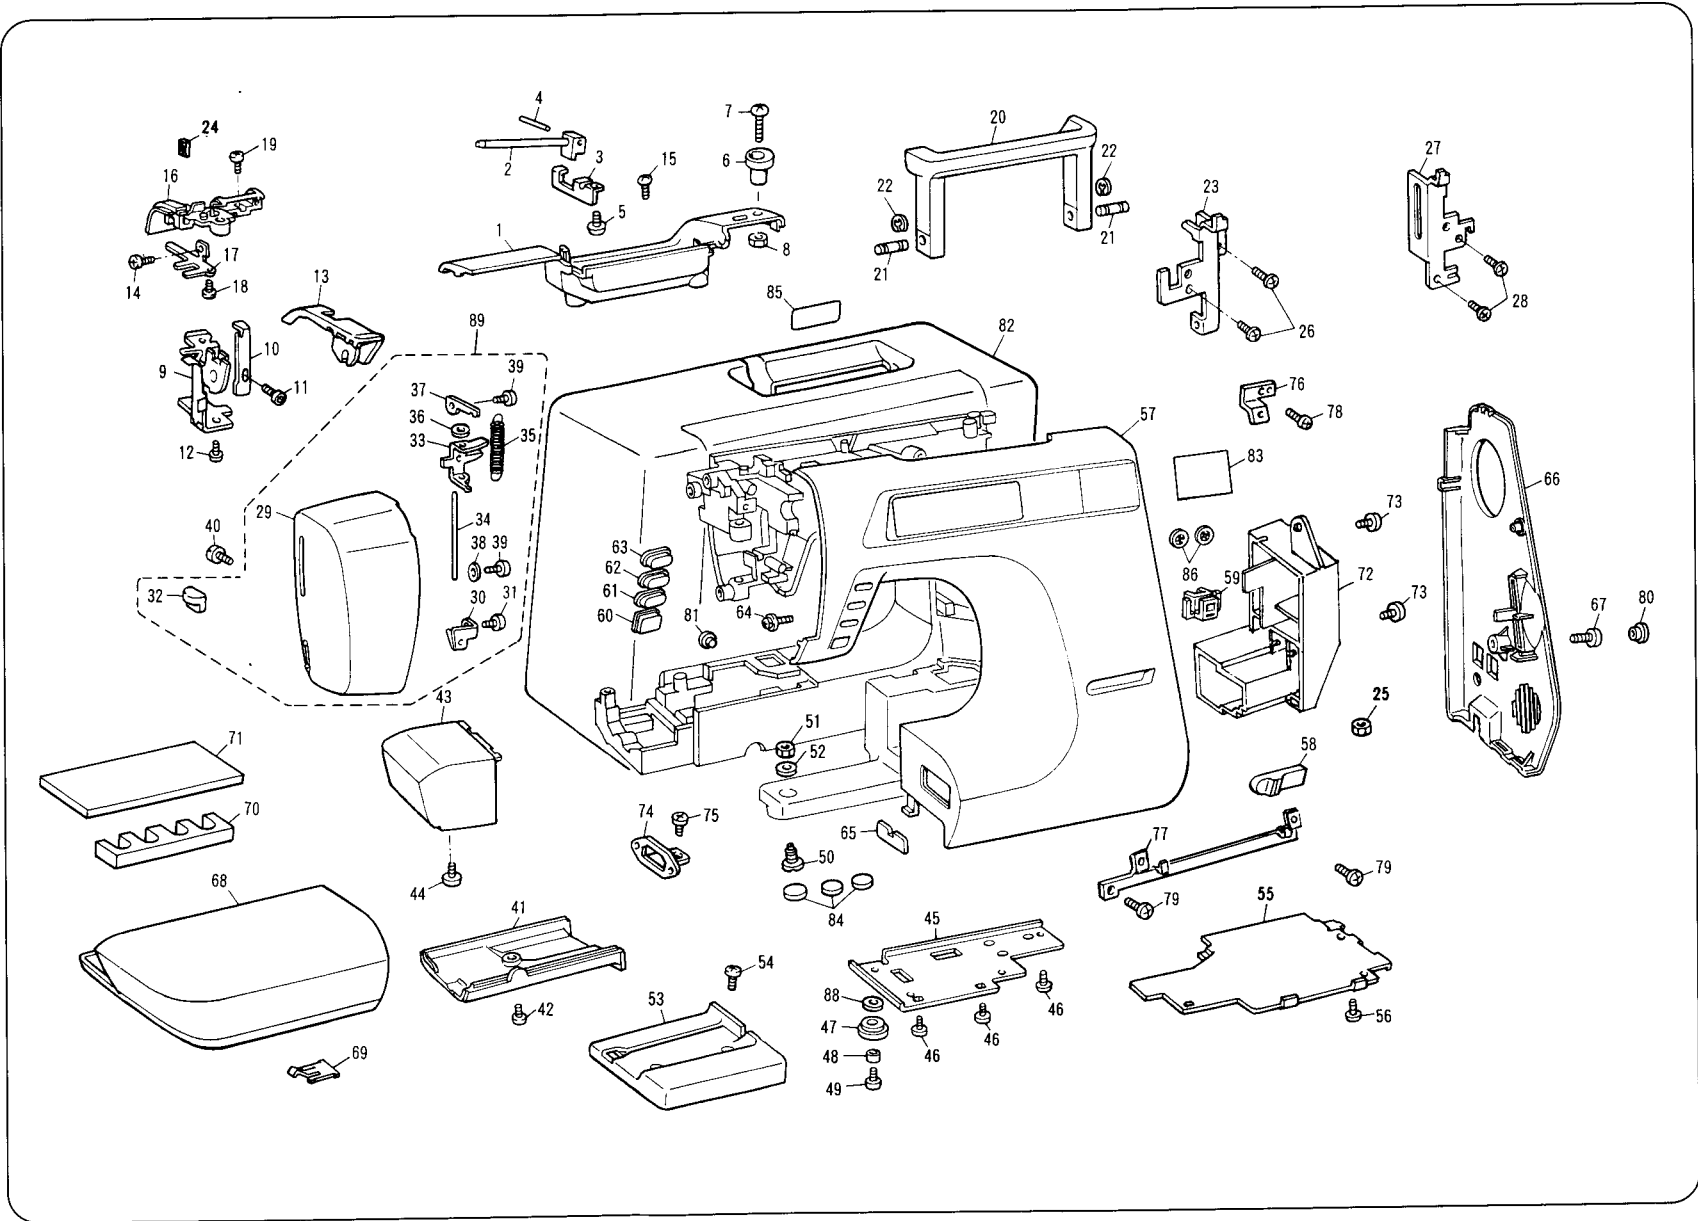

1

(2) UPPER SHAFT AND NEEDLE BAR

Ref. No.	Parts No.	Parts Name	Ref. No.	Parts No.	Parts Name	Ref. No.	Parts No.	Parts Name
1	X55961001	Upper shaft assembly	31	X50109000	Needle bar thread guide	61	132467001	Collar
2	X54013051	Screw	32	X53053001	Screw	62	060300616	Screw
3	123006001	Screw	33	125161000	Needle guide plate	63	X58035001	Cloth selecting sensor
4	X52478001	Presser plate	34	X53896001	Needle clamp	64	X56020001	PT lever assembly
5	060400816	Screw	35	131226001	Needle clamp screw	65	014300332	Screw
6	X55969000	Timing belt	36	117914011	Needle	66	X52609001	Washer
7	X51916001	Belt adjusting pulley	37	X54971001	Threader hook assembly	67	X52569001	Nut
8	0A4400806	Screw	38	X55995001	HR solenoid holder assembly	68	X51569001	Spring
9	X55970001	NP board assembly				69	060400616	Screw
10	060400616	Screw	39	060300616	Screw	70	X58055001	Needle plate
11	X58328001	Needle bar supporter assembly	40	X56468001	Collar	71	X50487001	Screw
12	X51920001	Pin	41	014400432	Screw	72	X56025001	Inner rotary hook presser
13	014300332	Screw	42	X56469001	Eccentric screw	73	X56026001	Slide button
14	X56466000	Needle supporter stud A	43	X56960001	Nut	74	X56027001	Slide button supporter
15	X56551000	Needle bar supporter stud C	44	X55980001	Spring	75	060260316	Screw
16	014400432	Screw	45	110735001	Washer	76	X57815001	Thread cutter cover
17	X57643001	Set plate	46	X56004001	Needle bar supporter stud holder	77	X56029001	Needle plate cover spring
18	060300616	Screw	47	X56464001	Needle bar supporter arm	78	060260316	Screw
19	X57758051	Spring	48	048020346	Stop ring	79	X56033001	Lower thread cutter
20	X55981001	Needle bar	49	060400616	Screw	80	X56828151	Needle plate cover
21	X55983050	Needle threader position setter	50	X57822001	Spring	81	137977000	Washer
22	012400432	Screw	51	X58511000	Washer			
23	X55984001	Needle bar block assembly	52	061300516	Screw			
24	012400432	Screw	53	X56035001	Lamp holder			
25	X55990001	Needle bar guide	54	060400616	Screw			
26	060300416	Screw	55	X56470001	Face plate supporting plate			
27	X55991051	Needle bar crank rod assembly	56	X57650001	BH switch plate assembly			
28	X58237001	Spring	57	060300416	Screw			
29	X55944051	Needle bar crank	58	X57651001	BH switch lever assembly			
30	132051001	Screw	59	X57750001	BH change switch assembly			
			60	062020416	Screw