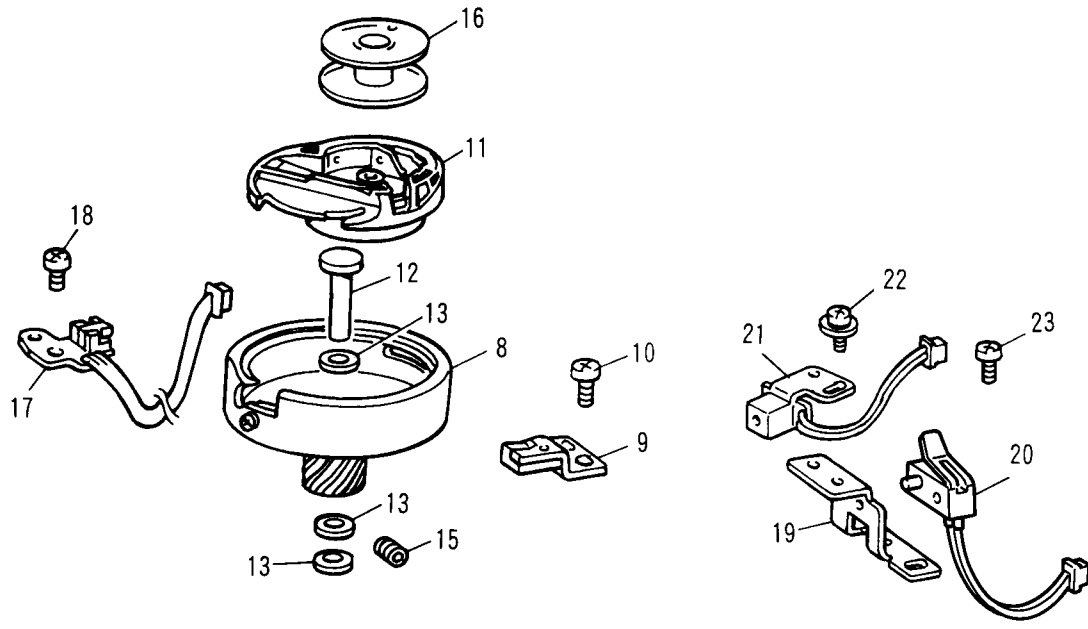

6

(7) ZIGZAG MECHANISM, BOBBIN WINDER AND THREAD GUIDE

Ref. No.	Parts No.	Parts Name	Ref. No.	Parts No.	Parts Name	Ref. No.	Parts No.	Parts Name
1	X56179001	Zigzag pulse motor assembly	34	X52102001	Spring	63	048020346	Stop ring
2	X56180001	Zigzag pulse motor holder	35	X56202001	Bobbin winder switch assembly	64	X58061001	Spring
3	X56183100	Zigzag gear A				65	048020346	Stop ring
4	X56184100	Zigzag gear B	36	062260516	Screw	66	X56220001	Switch assembly
5	048040346	Stop ring	37	060400816	Screw	67	062260516	Screw
6	X56185001	Spring	38	X57045001	Felt	68	060400616	Screw
7	X56186001	Z gear stopper	39	X56205101	Auto tension pulse motor holder	69	X56222001	Tension releaser assembly
8	060300416	Screw				70	132385001	Stud screw
9	Z25460001	Zigzag pulse motor	40	Z25485001	Auto tension pulse motor	71	X56225001	Thread guard plate
9-1	X56771001	ZPM lead wire	41	060300416	Screw	72	X56703001	Thread take-up spring
10	X56187001	Sensor board assembly	42	X53814001	Auto tension pulse motor gear	73	X53828001	Thread take-up spring case
11	052300606	Screw				74	X58316001	Thread cutting shutter
12	060300416	Screw	43	137977000	Washer	75	124521001	Spring washer
13	X58064001	ZPM gear	44	X51639001	AT gear	76	062401615	Screw
14	X58274001	Thread guard	45	Z51641000	AT gear	77	X56227001	Thread cutting sensor holder A
15	052300606	Screw	46	X51642001	Spring			
16	014300332	Screw	47	048020346	Stop ring	78	X56933001	Thread cutting sensor holder B
17	X56731000	Washer	48	X56209001	Solenoid assembly			
18	025050135	Washer	49	X56211001	Thread guide plate A assembly	79	060300616	Screw
19	X53027000	Washer				80	052300606	Screw
20	X56193001	Zigzag connecting rod assembly	50	060300416	Screw	81	X56228001	Sensor board assembly
21	048030346	Stop ring	51	060300416	Screw	82	130128001	Washer
22	117851001	Washer	52	X56213101	Roller supporting arm assembly	83	X56581001	Spring
23	025040135	Washer	53	X56214101	Roller supporting arm	84	052300606	Screw
24	060400816	Screw	54	X56597001	Roller holder	85	X56230001	Thread guard cover
25	X50559000	Zigzag adjusting nut	55	X51657000	Roller	86	052300606	Screw
26	062301006	Screw	56	X51658000	Roller wheel	87	X56579001	Thread guide plate C assembly
27	X58357001	Bobbin winder base plate	57	048025346	Stop ring	88	X56595000	Thread guide plate D
28	137992001	Spring	58	048030346	Stop ring	89	X56232000	Thread guide wire
29	X58927051	Bobbin winder assembly	59	X51659001	Spring	90	060400416	Screw
30	125928000	Spring	60	X58069001	Thread guide link A assembly	91	X55260002	Spool presser
31	120448001	Bobbin winder rubber ring				92	X58266001	Auto tension assembly
32	120263001	Stud screw	61	X58062001	Spring	93	X58315001	Thread guard plate assembly
33	102571003	Nut	62	062300416	Screw	94	X56197001	Bobbin winder assembly