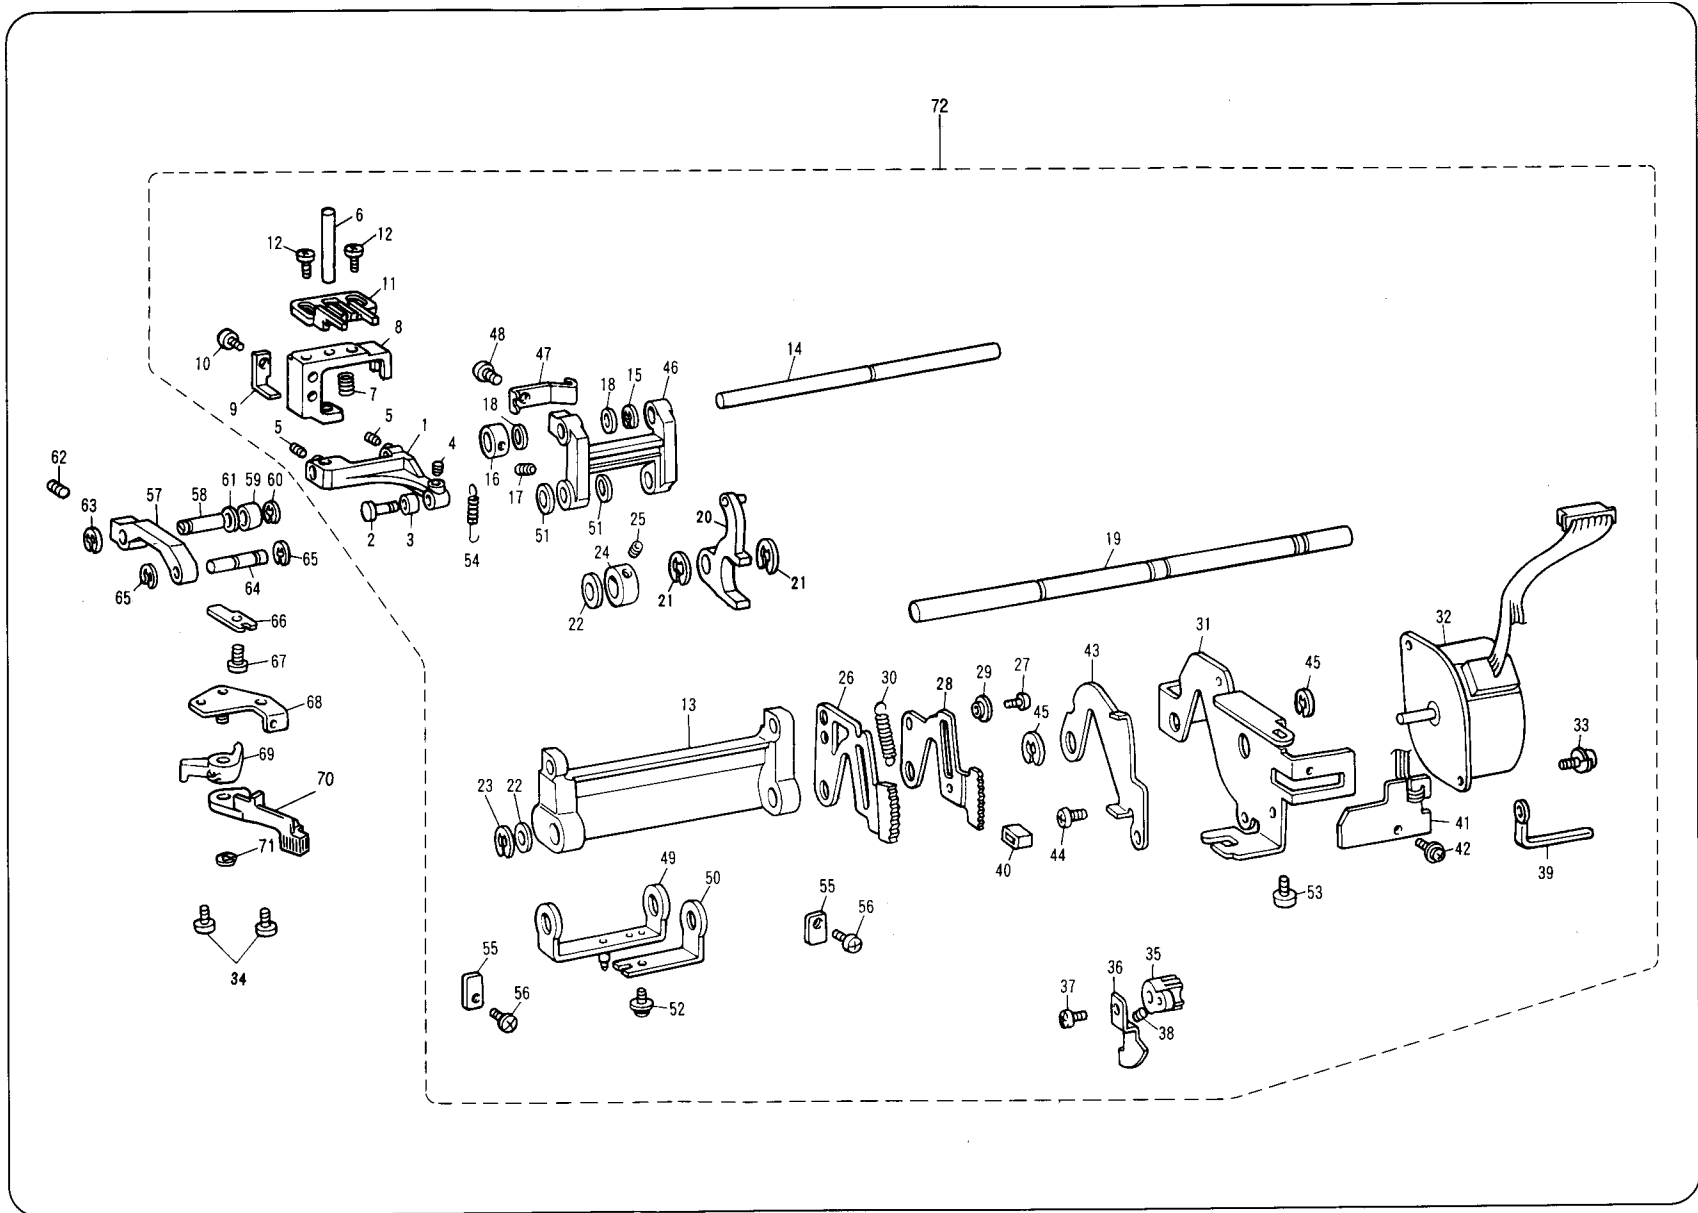

4

(5) SIDE FEED AND THREAD CUTTING

Ref. No.	Parts No.	Parts Name	Ref. No.	Parts No.	Parts Name	Ref. No.	Parts No.	Parts Name
1	X56087101	Thread cutting base plate	32	X56123001	Bobbin presser lever assembly			
2	Z25468001	Side feed pulse motor						
3	X56089001	Side feed pulse motor holder	33	048030346	Stop ring E3			
4	060300416	Screw	34	X56126101	Bobbin presser assembly			
5	060400416	Screw	35	X56129101	Collar			
6	X56090001	Side feed plate assembly	36	060300516	Screw M3 × 5			
7	X56094001	Side feed plate gear	37	026030236	Washer			
8	048030346	Stop ring	38	X58873001	Spring			
9	X56095001	Spring	39	X56133001	Fixed blade			
10	048040346	Stop ring	40	X56134001	Spacer			
11	X53802001	Spring	41	X56544001	Inner rotary hook presser			
12	X56096000	Side feed stopper	42	060300616	Screw M3 × 6			
13	060400616	Screw	43	X58874001	Lower thread guide plate assembly			
14	060400616	Screw	44	048030346	Stop ring E3			
15	X58863001	Thread cutting complete	45	X58877001	Spring			
16	X58864001	Thread cutting frame assembly	46	060400616	Screw 4 × 6			
17	X58867001	Thread cutting lever assembly	47	X58878001	Thread cutting solenoid assembly			
18	X58869001	Spring	48	060300516	Screw M3 × 5			
19	137713000	Washer	49	X56772001	SPM lead wire			
20	048040346	Stop ring E4						
21	048040346	Stop ring E4						
22	X58870001	Thread cutting lever assembly						
23	025710232	Washer 4.76						
24	X58872001	Spring						
26	X56117101	Movable blade assembly						
27	025710132	Washer 4.76						
28	048040346	Stop ring E4						
29	X56412000	Thread cutter spacer						
30	X56691000	Thread cutter presser plate						
31	575039003	Screw 3 × 5 DA