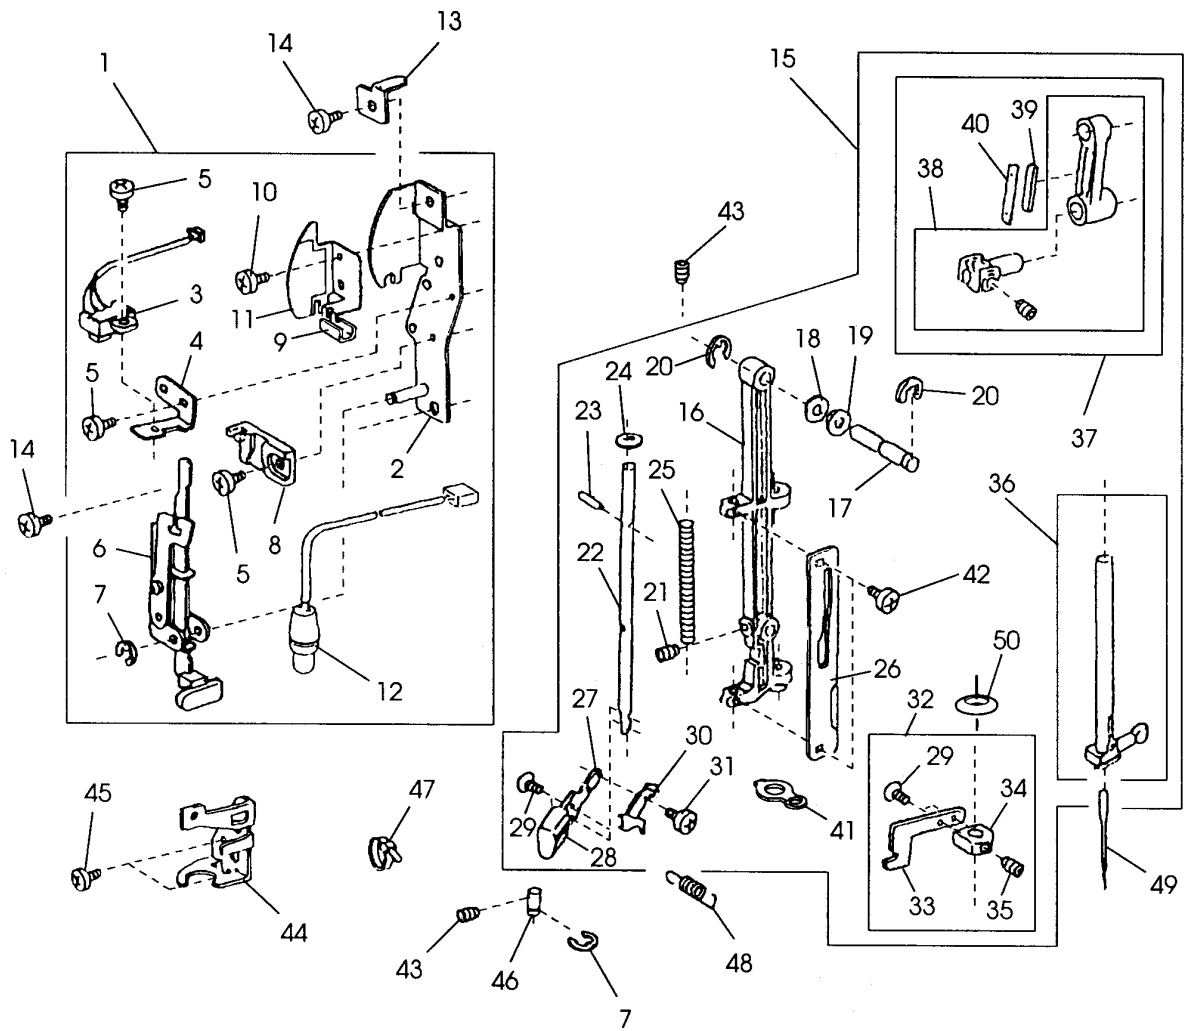

PARTS LIST

Memory Craft 3500

Specification code 840770006 (U.S.A. T-23590)
847770017 (U.S.A.)
840771007 (Canada)
840771018 (Canada)
840772008 (Australia)
840773009 (Great Britain)

REF PART NO.	PART NO.	NAME
1	827606010	Top cover unit
2	650503506	Thread guide unit
3	000162001	Setscrew
4	827503005	Top cover thread guide unit
5	822017002	Pin
6	724206106	Spool pin
7	000014409	Snap ring
8	827014004	Handle
9	827015005	Setplate
10	000161206	Setscrew
11	000103107	Setscrew
12	735016307	Bobbin winder stopper
13	828008020	Top cover
14	000061205	Nut
15	724207004	Spool pin spring
16	000107318	Setscrew
17	822020503	Spool holder (large)
18	810220003	Setscrew
19	000103107	Setscrew
20	827016006	Top cover set plate
21	000081005	Setscrew
22	840601005	Face plate unit for U.S.A.
	840601108	Face plate unit for Canada
	840601245	Face plate unit for Australia
	840601201	Face plate unit for Great Britain & Continental Europe
23	840002000	Face plate
24	366501102	Face plate hinge
25	000161206	Setscrew
26	827099003	Face plate sticker
27	840602006	Face cutter unit
28	731067002	Face plate spring
29	000081119	Setscrew
30	827077005	Cord guide
31	840501 004	Extension table unit
32	827602005	Bed cover unit
33	827004001	Bed cover
34	753005000	Drop lever
35	000013903	Snap ring
36	000101703	Setscrew
37	000071013	Washer
38	827009006	Footstorage compartment
39	100411001	Sticker for USA & Australia
40	830312016	Caution sticker for USA
	100045000	Caution sticker for Canada