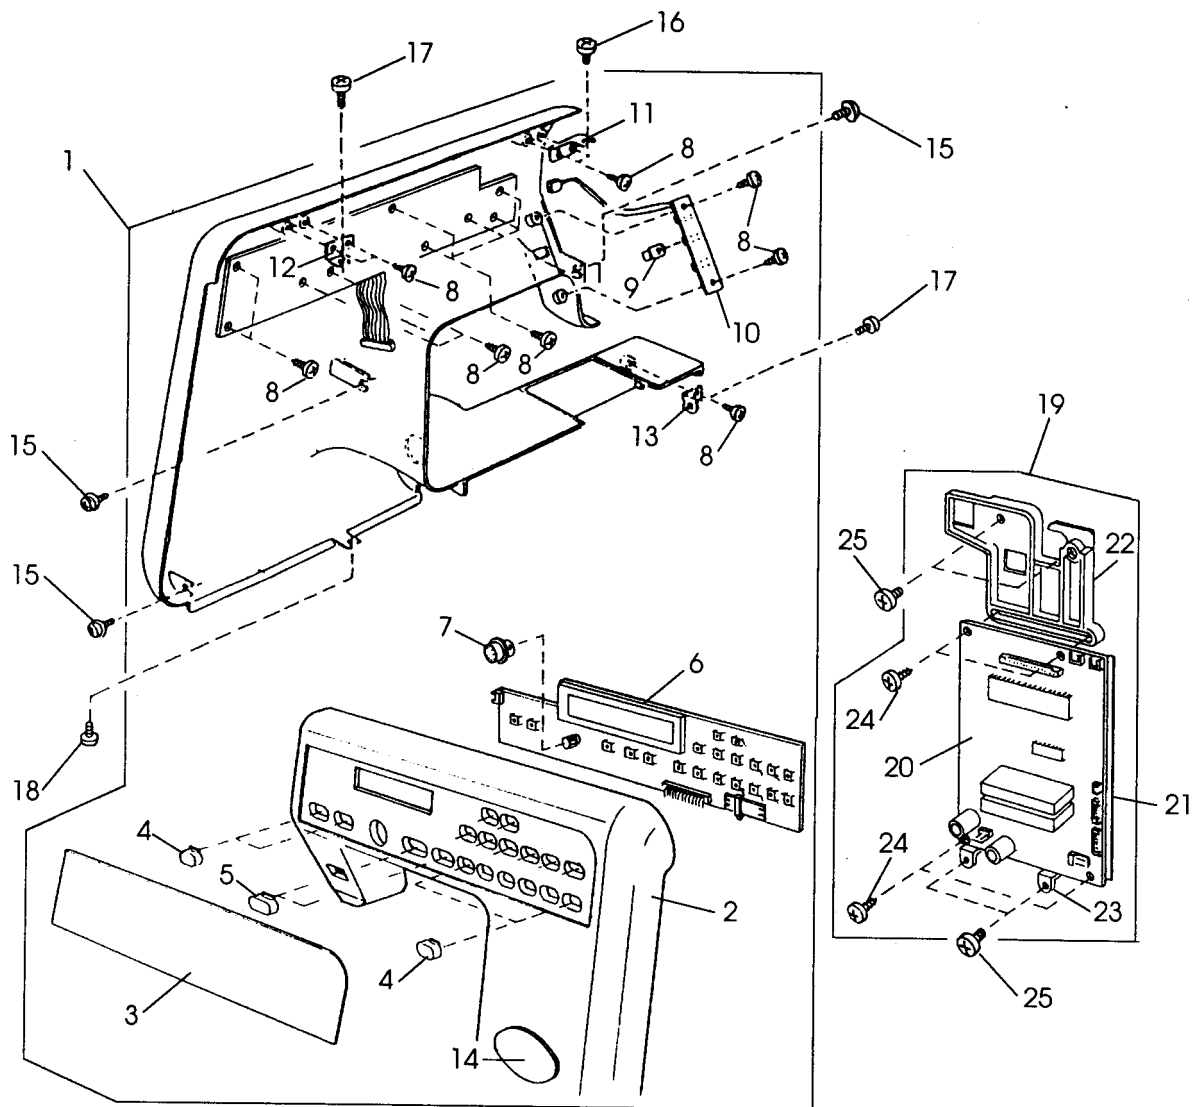

REF NO.	PART NO.	NAME
1	840639002	Front cover complete unit (English)
	840639013	Front cover complete unit (Spanish)
	840639024	Front cover complete unit (French)
2	840612700	Front cover unit
3	840184007	Key board sheet
4	840012003	Button (1)
5	840013004	Button (2)
6	840610007	K-board unit
7	840211004	Screen sharpness adjusting dial
8	000120203	Setscrew
9	840016007	Button
10	840507000	F-board unit
11	827067002	Front cover setting plate (front)
12	827068003	Front cover setting plate (rear)
13	827069004	Front cover setting plate (bottom)
14	823209015	Emblem
15	000115205	Setscrew
16	000103808	Setscrew
17	000101404	Setscrew
18	000103509	Setscrew
19	840611802	A-board unit
20	840508702	A-board unit
21	840017008	A-board insulation paper
22	840018009	A-board setting plate (upper)
23	527072000	A-board setting plate (bottom)
24	000161103	Setscrew
25	000081005	Setscrew