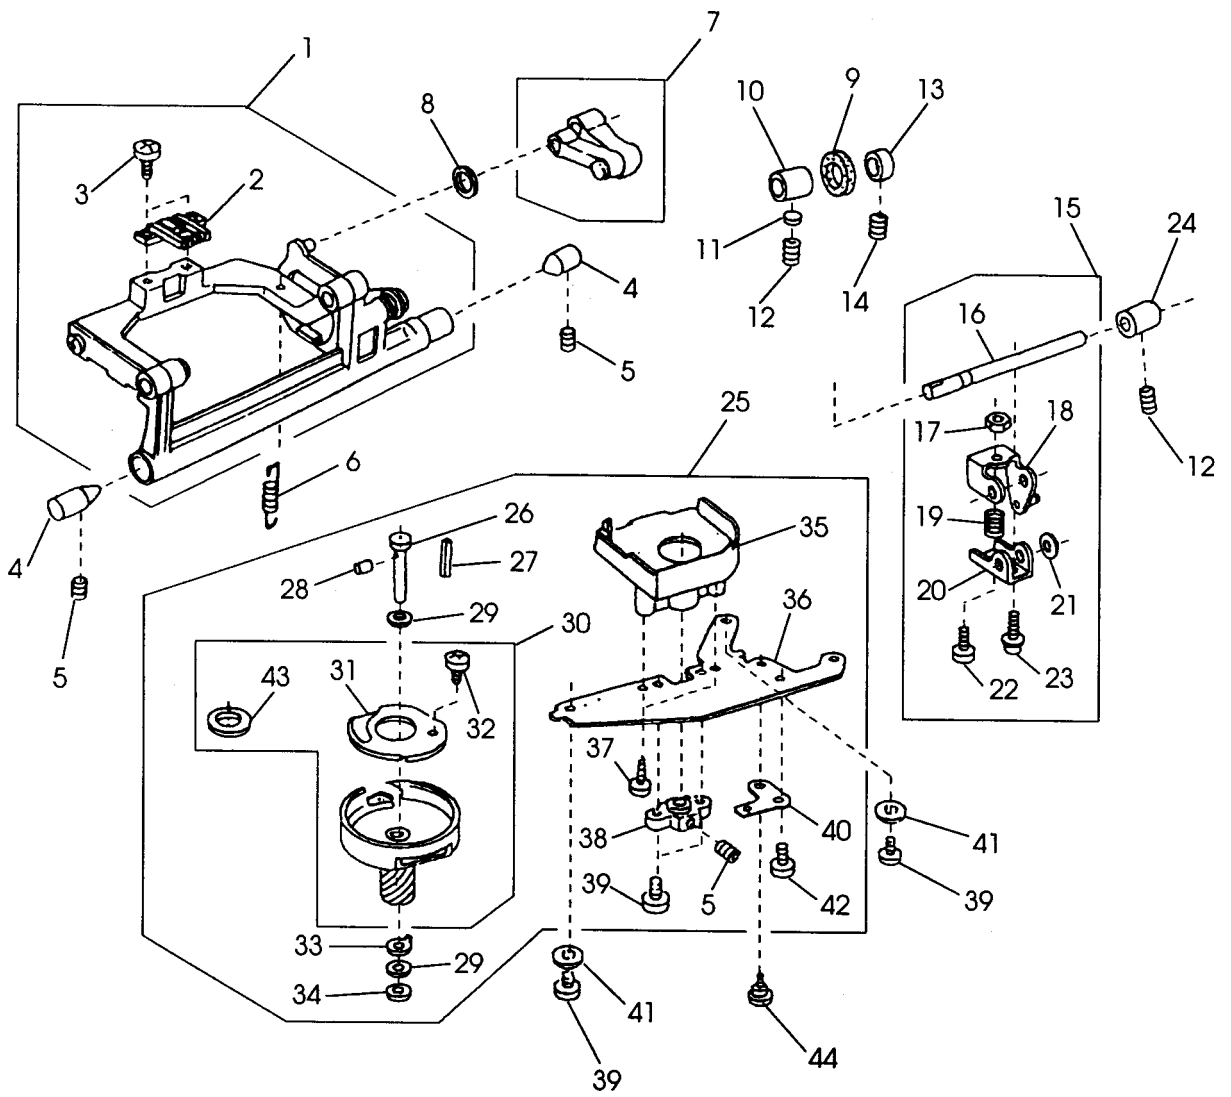

REF NO.	PART NO.	NAME
1	834527100	Feed rock shaft unit
2	840005003	Feed dog
3	000104005	Setscrew
4	738055008	Center pin
5	000111304	Hexagon socket screw
6	650085002	Spring
7	650612004	Feed adjuster unit
8	000036603	Washer
9	823110009	Felt
10	625144002	Feed shaft bushing (front)
11	650175000	Screw base
12	000111201	Hexagon socket screw
13	820387000	Ring
14	000111108	Hexagon socket screw
15	840603007	Feed shaft unit
16	840006004	Feed shaft
17	000160102	Adjustable nut
18	825261002	Feed adjusting arm (2)
19	589040002	Spring
20	827043105	Feed adjusting arm (1)
21	810207004	Spring washer
22	827086007	Feed adjusting arm screw
23	000115906	Setscrew
24	650092002	Feed shaft bushing (rear)
25	827614033	Shuttle race unit
26	820123006	Shuttle race shaft
27	820124007	Oil string (1)
28	820125008	Oil string (2)
29	000038409	Washer
30	650623008	Shuttle body unit
31	627191000	Hook bottom plate
32	820374004	Setscrew
33	627192001	Washer
34	625102008	Washer
35	827040009	Hook gear cover
36	823106002	Race set plate
37	000107204	Setscrew
38	650094004	Shuttle race shaft base
39	000081005	Setscrew
40	650171006	Set plate
41	000070506	Washer
42	000101404	Setscrew
43	627190010	Magnet
44	650172007	Hinge screw