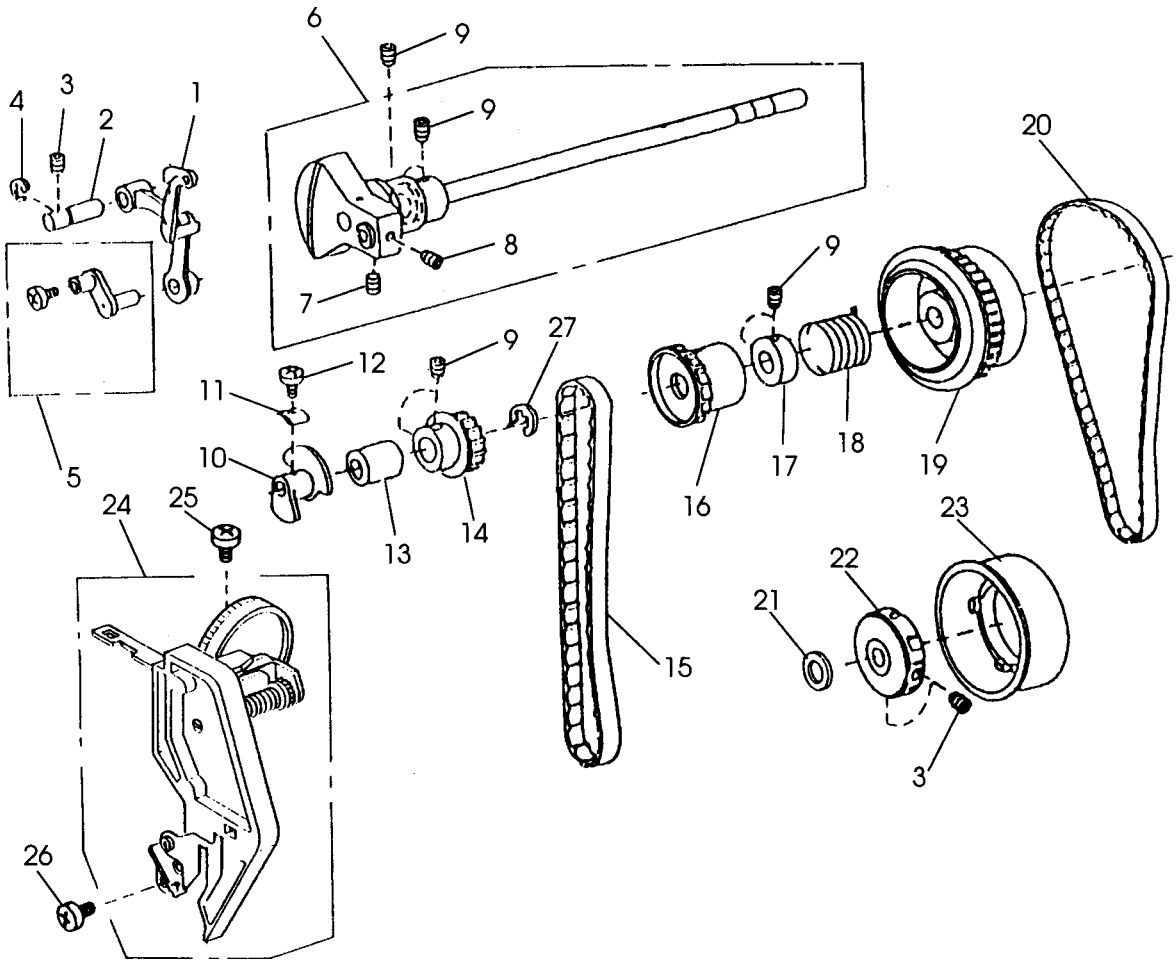

REF NO.	PART NO.	NAME
1	820511108	Thread take-up lever unit
2	650062003	Thread take-up lever pin
3	000111201	Hexagon socket screw
4	000001702	Snap ring
5	652512009	Needle bar crank pin unit
6	827518508	Upper shaft unit
7	102073003	Setscrew
8	761052007	Setscrew
9	000111304	Hexagon socket screw
10	830095009	Upper shaft shield plate
11	820102009	Washer
12	000081005	Setscrew
13	673062004	Upper shaft bushing
14	732026002	Adjusting wheel
15	650071005	Timing belt
16	653055002	Declutch release ring
17	653056003	Declutch ring
18	653057004	Declutch spring
19	653058005	Belt wheel
20	653139012	Timing belt
21	000038605	Washer
22	830286009	Hand wheel base plate
23	653061115	Hand wheel
24	840502005	Thread tension unit
25	000101404	Setscrew
26	000101703	Setscrew
27	000030205	Snap ring