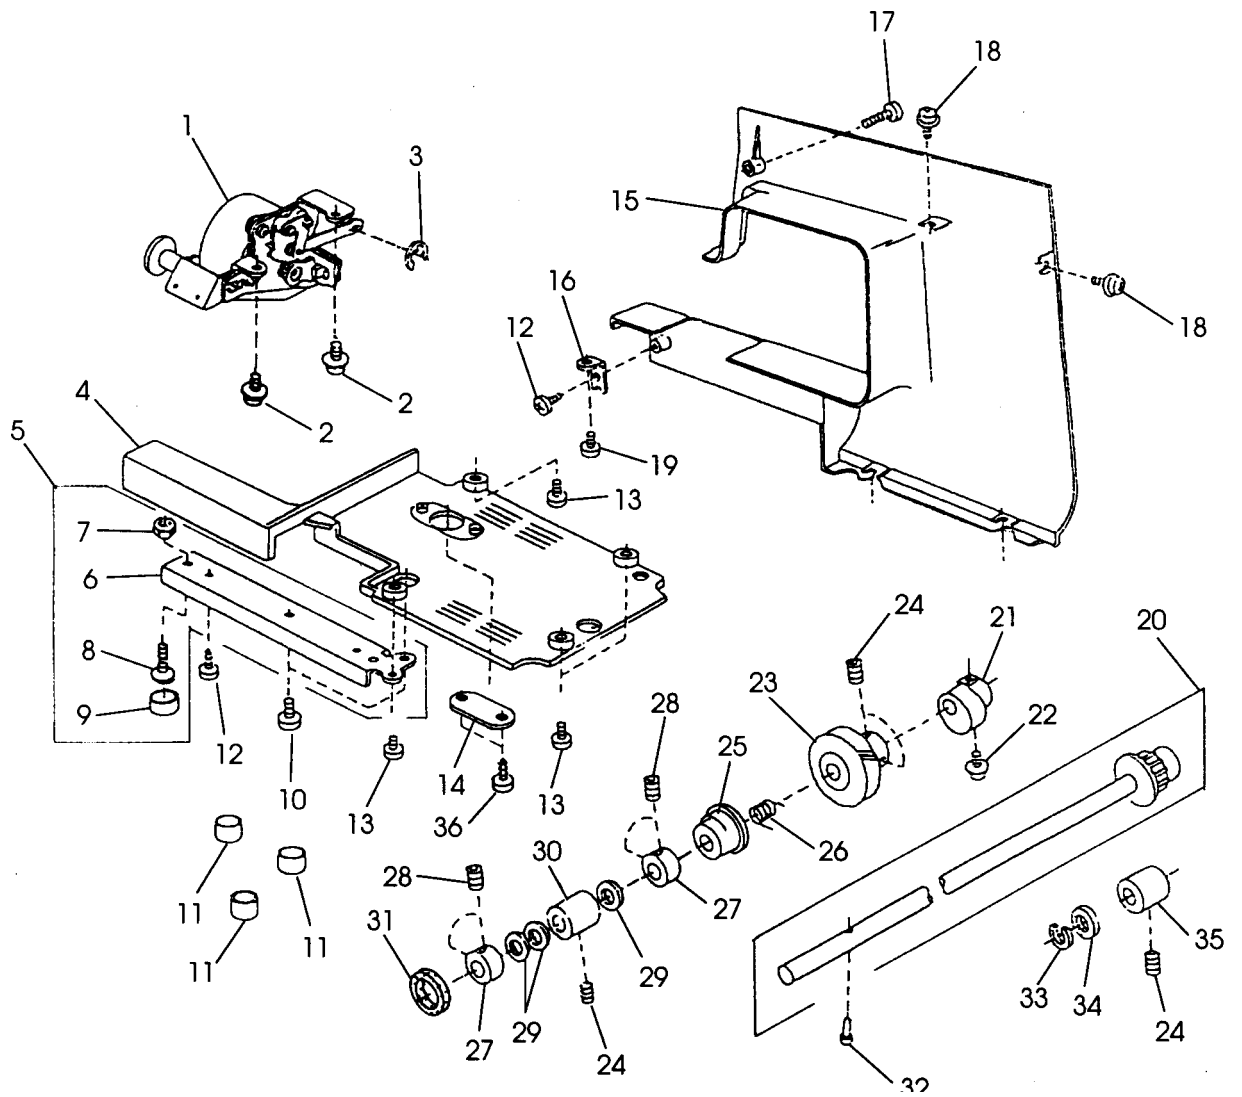

REF NO.	PART NO.	NAME
1	841611001	Stepping motor (feed) unit
2	000115205	Setscrew
3	000002105	Snap ring
4	827003000	Base plate
5	827601107	Arm leg unit
6	827002102	Arm leg
7	000097412	Nut
8	000097901	Setscrew
9	735002001	Rubber
10	000066808	Setscrew
11	647009002	Bed rubber base
12	000120203	Setscrew
13	000103509	Setscrew
14	824058001	Base cover
15	827005013	Rear cover
16	827006003	Rear cover set plat
17	000104119	Setscrew
18	000115205	Setscrew
19	000081119	Setscrew
20	751612206	Lower shaft unit
21	751148000	Feed cam
22	000115009	Setscrew
23	650076000	Lower shaft gear
24	000111304	Hexagon socket screw
25	753183025	Feed lifting cam
26	686035008	Feed lifting cam spring
27	820166001	Ring
28	000111201	Hexagon socket screw
29	000038502	Washer
30	650078002	Lower shaft bushing (front)
31	735143005	Felt
32	820161006	Pin
33	822112008	Felt holder
34	822070003	Felt
35	650079003	Lower shaft bushing (rear)
36	000107318	Setscrew