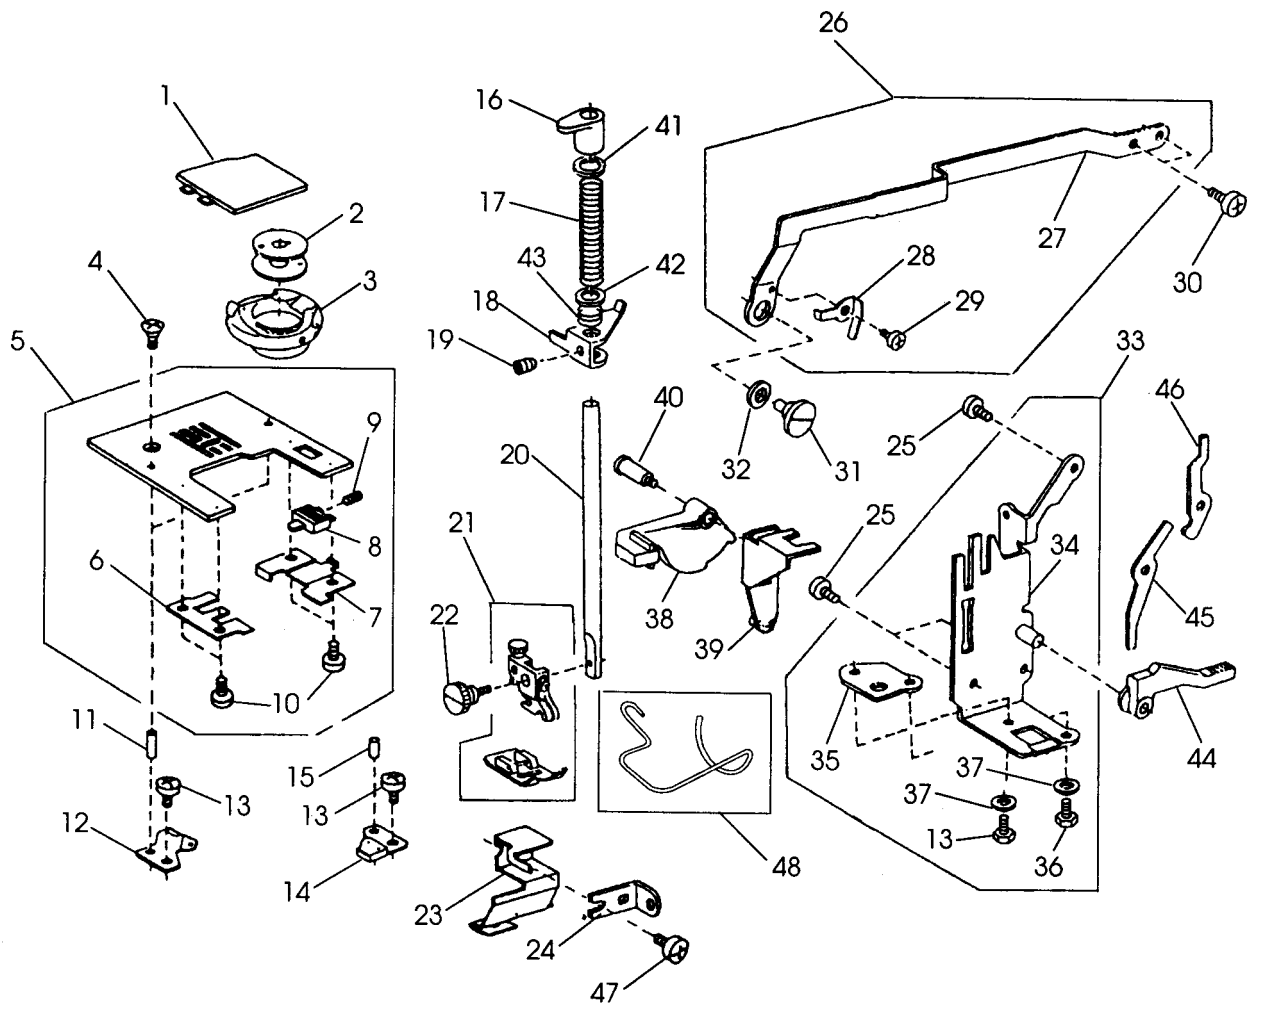

REF NO.	PART NO.	NAME
1	750036001	Slide plate
2	102261000	Bobbin
3	627569209	Bobbin holder unit
4	681009101	Setscrew
5	756604107	Needle plate unit
6	752005007	Slide plate holder (left)
7	825015010	Slide plate holder (right)
8	825016000	Slide block
9	825017001	Spring
10	820374004	Setscrew
11	000122504	Guide pin
12	827011001	Stopper
13	810220003	Setscrew
14	627567001	Rotation stopper
15	000122700	Guide pin
16	652104004	Presser bar bushing
17	826006000	Presser bar spring
18	735028003	Presser bar bracket
19	000111500	Hexagon socket screw
20	827021004	Presser bar
21	685503010	Presser foot unit
22	647112009	Thumbscrew
23	827036002	Arm thread guide
24	827037003	Front cover set plate
25	000081005	Setscrew
26	000069605	Zigzag rod unit
27	827055018	Zigzag rod
28	827088009	Zigzag rod spring
29	820373003	Setscrew
30	000078319	Setscrew
31	678084007	Eccentric pin
32	653037008	Washer
33	828605001	Presser bar base unit
34	827020014	Presser bar base
35	827082003	Presser bar set plate
36	000066303	Hexagon bolt
37	000070908	Washer
38	829013009	Pressure adjusting lever
39	829014000	Pressure adjusting plate
40	820090003	Hinge screw
41	652201002	Washer
42	826055004	Washer
43	826056005	Spring
44	735029004	Presser foot lifter
45	827022005	Tension release lever (1)
46	827023006	Tension release lever (2)
47	000069605	Setscrew