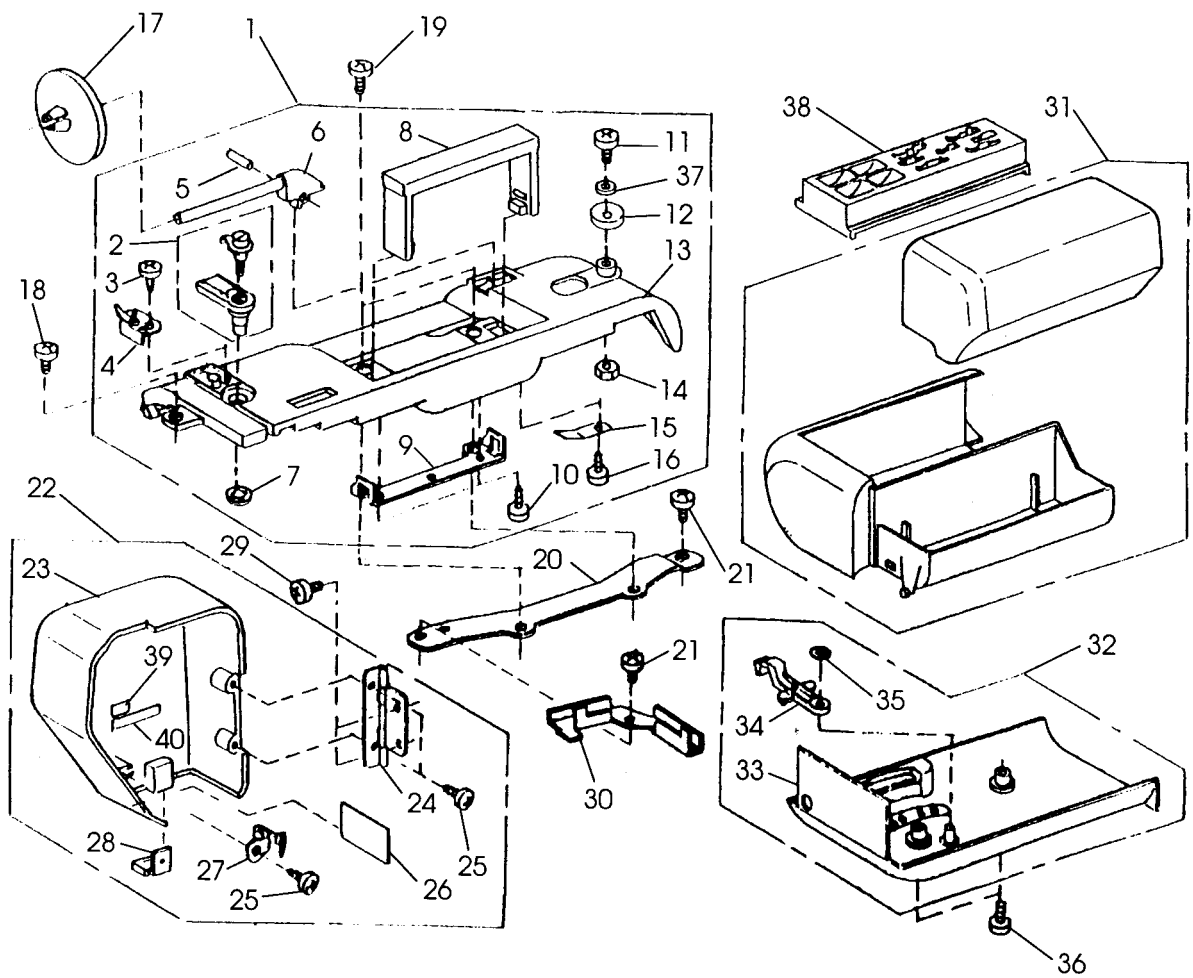

PARTS LIST

Memory Craft 3500

Specification code 840770006 (U.S.A. T-23590)
847770017 (U.S.A.)
840771007 (Canada)
840771018 (Canada)
840772008 (Australia)
840773009 (Great Britain)

REF PART NO.	PART NO.	NAME
1	827606010	Top cover unit
2	650503506	Thread guide unit
3	000162001	Setscrew
4	827503005	Top cover thread guide unit
5	822017002	Pin
6	724206106	Spool pin
7	000014409	Snap ring
8	827014004	Handle
9	827015005	Setplate
10	000161206	Setscrew
11	000103107	Setscrew
12	735016307	Bobbin winder stopper
13	828008020	Top cover
14	000061205	Nut
15	724207004	Spool pin spring
16	000107318	Setscrew
17	822020503	Spool holder (large)
18	810220003	Setscrew
19	000103107	Setscrew
20	827016006	Top cover set plate
21	000081005	Setscrew
22	840601005	Face plate unit for U.S.A.
	840601108	Face plate unit for Canada
	840601245	Face plate unit for Australia
	840601201	Face plate unit for Great Britain & Continental Europe
23	840002000	Face plate
24	366501102	Face plate hinge
25	000161206	Setscrew
26	827099003	Face plate sticker
27	840602006	Face cutter unit
28	731067002	Face plate spring
29	000081119	Setscrew
30	827077005	Cord guide
31	840501 004	Extension table unit
32	827602005	Bed cover unit
33	827004001	Bed cover
34	753005000	Drop lever
35	000013903	Snap ring
36	000101703	Setscrew
37	000071013	Washer
38	827009006	Footstorage compartment
39	100411001	Sticker for USA & Australia
40	830312016	Caution sticker for USA
	100045000	Caution sticker for Canada