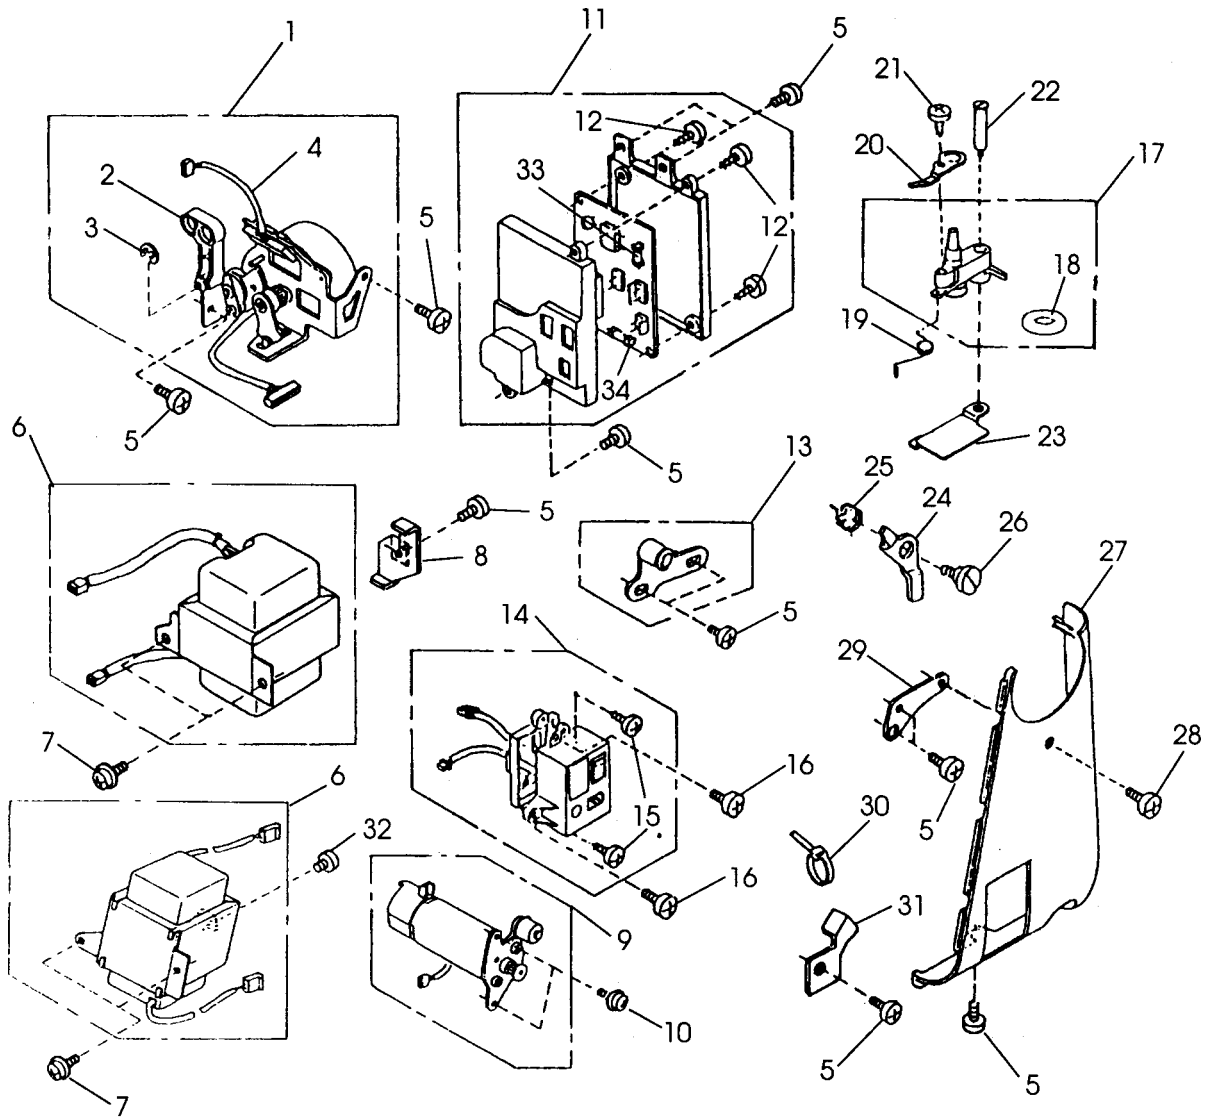

REF NO.	PART NO.	NAME
1	841610000	Stepping motor (zigzag) unit
2	827054006	Connecting arm
3	000002105	Snap ring
4	830543100	Sensor unit
5	000081005	Setscrew
6	829505003	Transformer unit for U.S.A. & Canada
	829508006	Transformer unit for Great Britain, Australia & Continental Europe
7	000115205	Setscrew
8	829020009	Transformer supporter for U.S.A. & Canada
9	827628018	Motor unit
10	000115700	Setscrew
11	827623304	Print board C unit for U.S.A.
	827626119	Print board C unit for Canada
	827626201	Print board C unit for Great Britain, Australia & Continental Europe
12	000161206	Setscrew
13	652611009	Idler
14	841514003	Machine socket unit for U.S.A. & Canada
	841515004	Machine socket unit for Great Britain, Australia & Continental Europe
15	000121204	Setscrew
16	000103509	Setscrew
17	827506008	Bobbin winder unit
18	647018004	Rubber ring
19	823119008	Spring
20	829011007	Switch lever
21	000161103	Setscrew
22	652093009	Hinge screw
23	829021000	Bobbin winder cover
24	830145005	Declutch arm
25	625215005	Spring
26	625214004	Hinge screw
27	827080104	Belt cover
28	000104119	Setscrew
29	827085017	Belt cover set plate
30	000053008	Cord binding
31	827081002	Cord guide
32	000101404	Setscrew
33	000117908	Fuse AC 125V, 2.5A for U.S.A. & Canada
	000143693	Fuse AC 250V, 2.0A for Great Britain, Australia & Continental Europe
34	000182177	Fuse AC 250V, 3.15A for U.S.A.
	000182801	Fuse AC250V, 3.15A for Canada
	000144199	Fuse AC 250V, 5.0A for Great Britain, Australia & Continental Europe