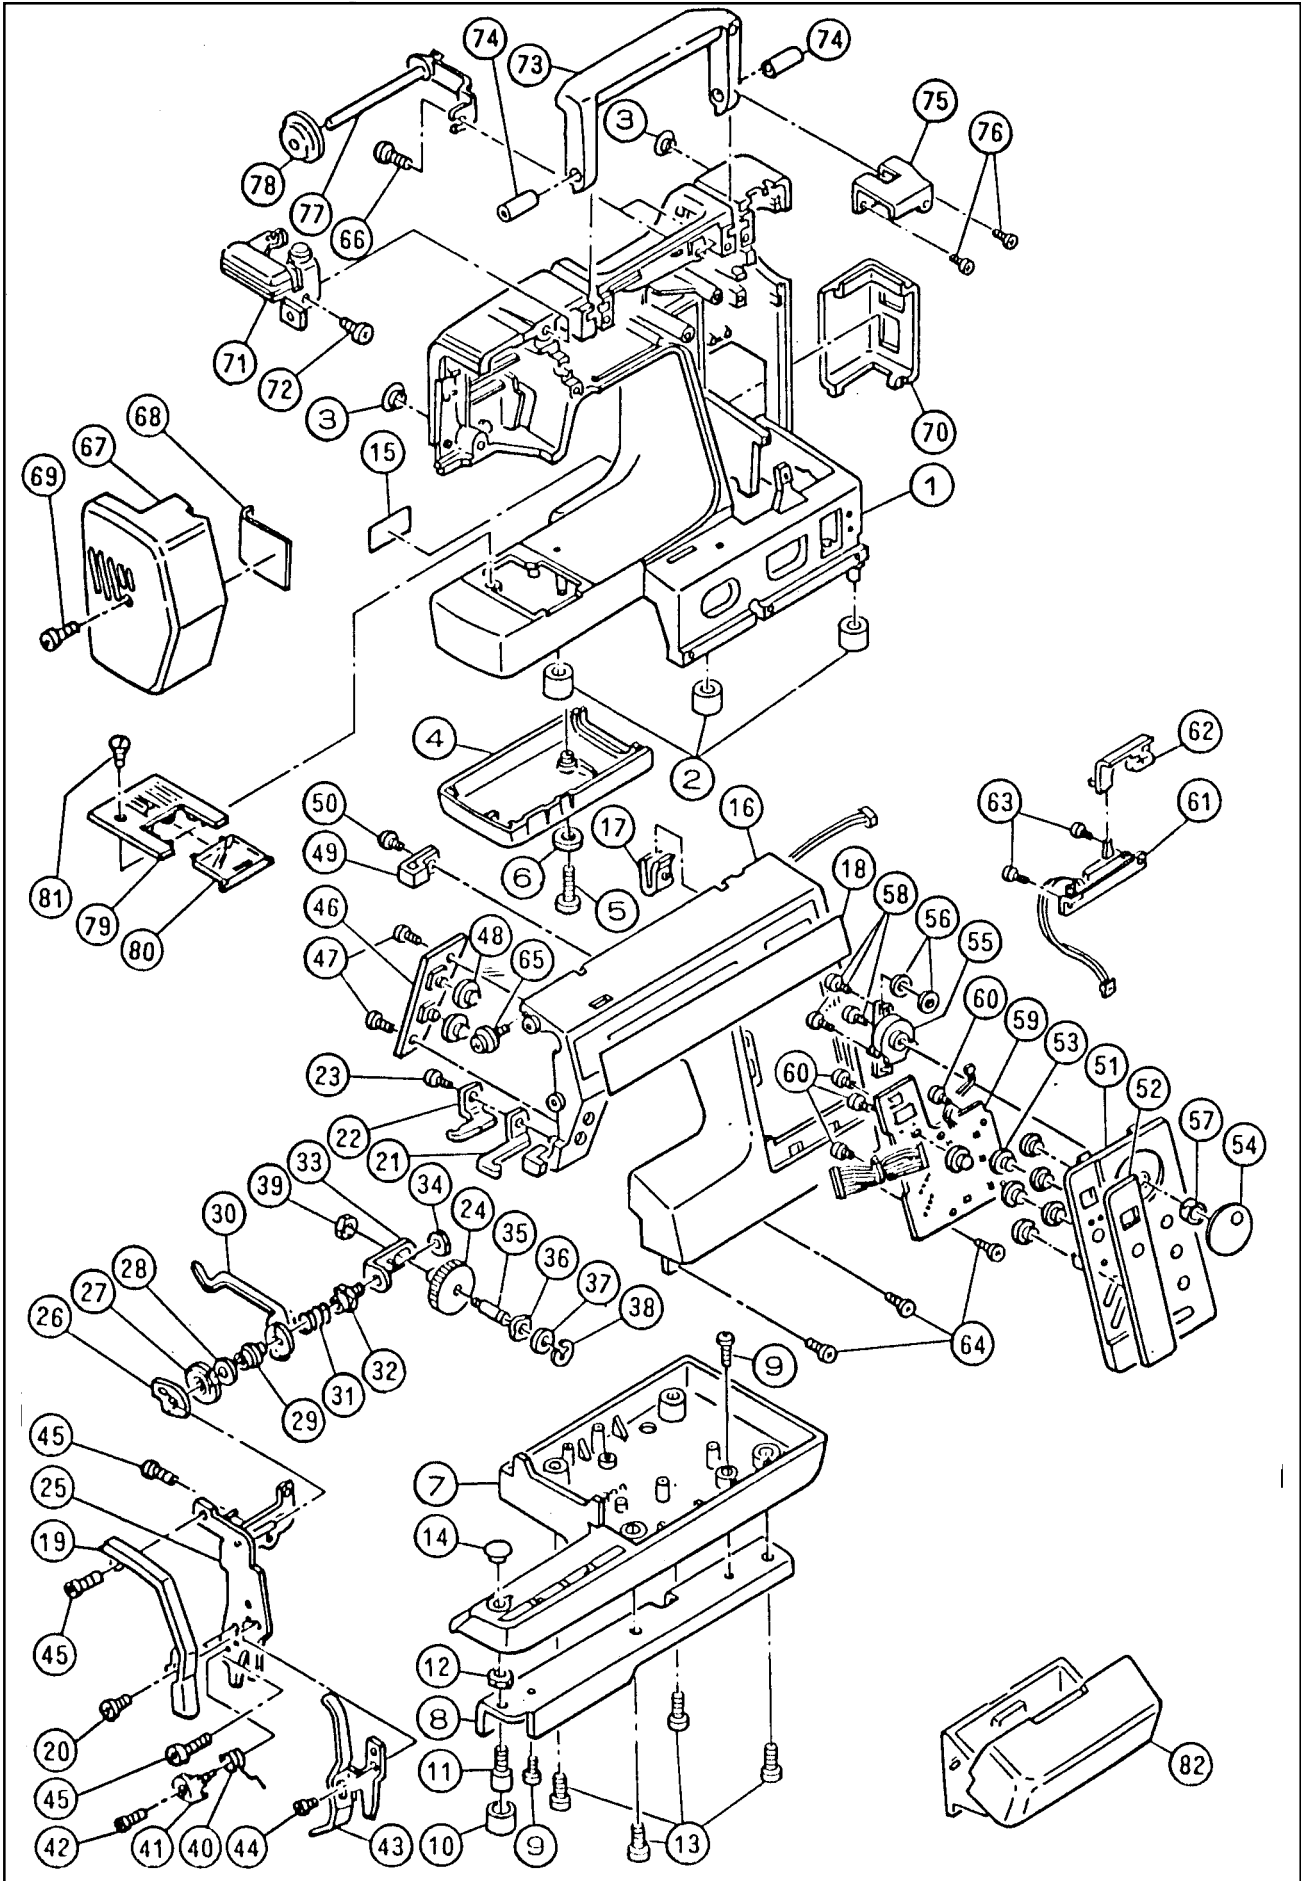

PARTS LIST

MODEL REC6000

RICCAR

Ref. No.	PART NO.	NAME OF PART
1.	30000	Head
2.	91362	Rubber Foot
3.	91365-2	Cap
4.	30001	Bed Lid
5.	S90592-C	Set Screw
6.	7356	Washer
*	30003-B	Base Assy. (Incl. 7-12)
7.	30004-B	Base
8.	30005	Base Reinforcement Plate
9.	S10812-B	Tapping Screw
10.	91362	Rubber Foot
11.	S30006	Rubber Foot Adjusting Screw
12.	N91648	Lock Nut
13.	S11353	Set Screw
14.	91365-2	Cap
15.	30738	Serial Number Plate
*	30720	Front Cover Assy. (Incl. 16-63)
16.	30008-7	Front Cover
17.	N30009	Front Cover Nut
18.	30721	Pattern Chart Label
19.	30034	Take-Up Lever Cover
20.	S2890	Set Screw
21.	30032	Lower Thread Guide (A)
22.	30033	Lower Thread Guide (B)
23.	S30123	Set Screw
*	30505-4	Tension Regulator Assy. (Incl. 24-44)
24.	30015-B	Tension Dial
25.	30016	Tension Bracket W/Pin
26.	30018	Tension Disc (L)
27.	30017	Tension Disc (R)
28.	30044	Washer
29.	30154	Tension Collar
30.	30022	Tension Releasing Lever
31.	12481	Tension Spring
32.	12482	Tension Adjusting Screw
33.	30021	Tension Plate
34.	N12483	Tension Adjusting Nut
35.	30020	Tension Dial Shaft
36.	11137	Wave Washer
37.	10361	Washer
38.	7492	Snap Ring
39.	N72	Nut
40.	30027	Check Spring
41.	30029	Check Spring Cover
42.	S11431	Set Screw
43.	30506	Thread Route Guide
44.	S60649	Set Screw