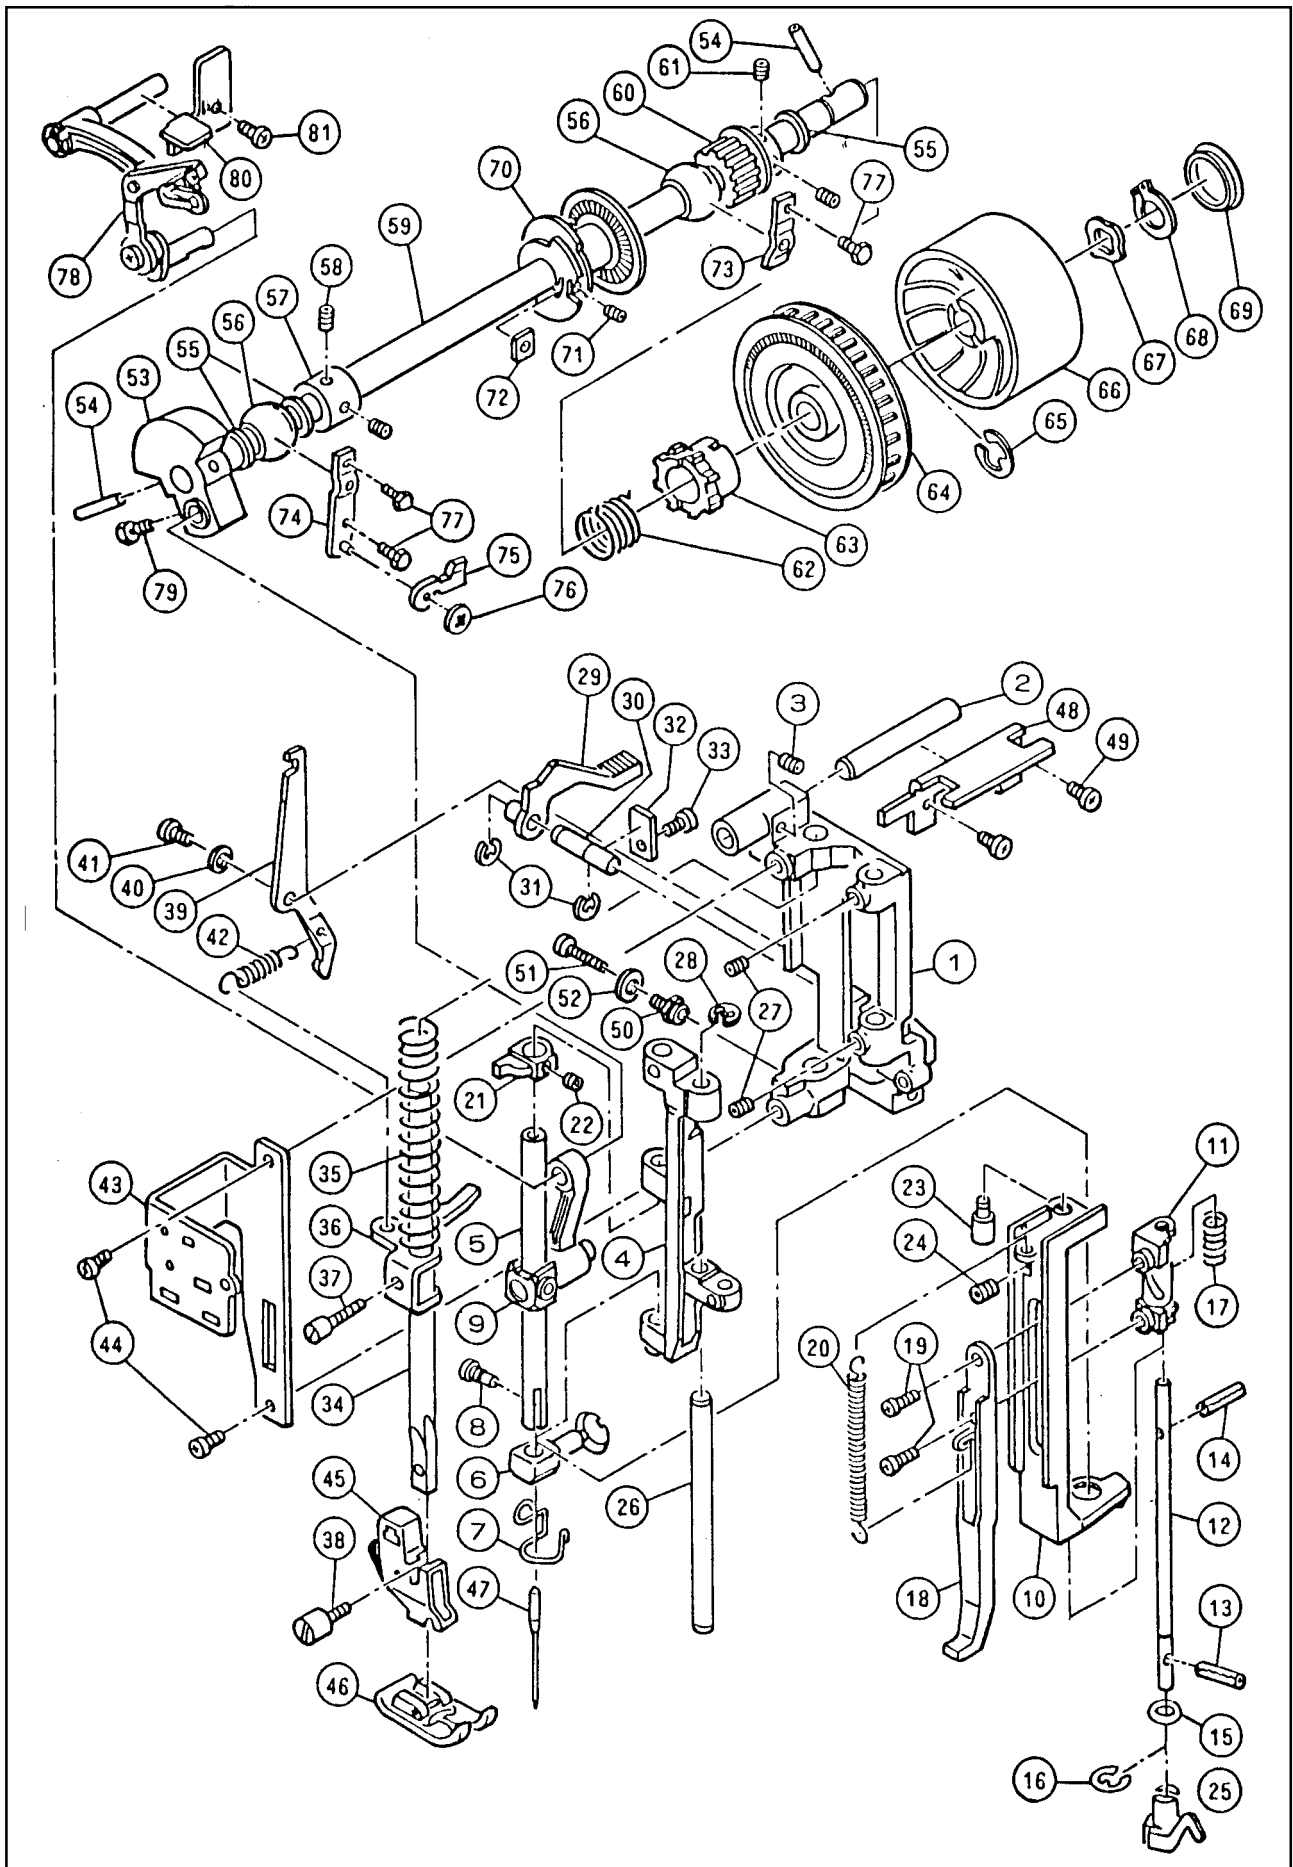

Ref. No.	PART NO.	NAME OF PART
*	30294	Needle Bar Guide Bracket Assy. (Incl. 1-44)
1.	30038	Needle Bar Guide Bracket
2.	30039	Guide Bracket Shaft
3.	S30388	Set Screw
*	30275	Needle Bar Guide Assy. (Incl. 4-25)
4.	30042	Needle Bar Guide
*	30030-2	Needle Bar Assy. (Incl. 5-8)
5.	30048	Needle Bar
6.	13068-T	Needle Clamp
7.	13070	Needle Bar Thread Guide
8.	S12040	Set Screw
9.	30049	Needle Bar Crank Rod Assy
10.	30258	Needle Threader Bracket
11.	30259	Shaft Holder
12.	30260	Needle Threader Shaft
13.	30261-1	Spring Pin
14.	30261	Spring Pin
15.	30393	Washer
16.	7221	Snap Ring
17.	13074	Spring
18.	30262	Needle Threader Lever
19.	S30271	Set Screw
20.	30391	Spring
21.	30263	Pin Stopper
22.	S2894	Set Screw
23.	30264	Bracket Pin
24.	S30388	Set Screw
25.	13075	Hook
26.	30043	Needle Bar Shaft
27.	S30388	Set Screw
28.	4993	Snap Ring
29.	30051	Presser Foot Lifter
30.	30052	Presser Foot Lifter Shaft
31.	4993	Snap Ring
32.	30040	Shaft Holder
33.	S2890	Set Screw
34.	30054	Presser Bar
35.	30053	Presser Bar Spring
36.	30055	Presser Bar Guide Bracket
37.	S30056	Set Screw
38.	S13064	Presser Foot Screw
39.	30023	Tension Releasing Lever
40.	30024	Collar
41.	S2812	Set Screw

Ref. No.	PART NO.	NAME OF PART
42.	30167	Spring
43.	30060	Socket Holder
44.	S2812	Set Screw
45.	13235	Presser Foot Holder
46.	30057	Regular Foot
47.	1208	Needle (#14)
48.	30046	Guide Bracket Shaft Holder
49.	S2812	Set Screw
50.	S30061	Needle Bar Adjusting Screw
51.	S30138	Lock Screw
52.	6277-1	Washer
*	30295	Main Shaft Assy. (Incl. 53-72)
53.	30083	Balance Weight
54.	1474	Roll Pin
55.	12005	Polyslider
56.	30084	Ball Bushing
57.	30085	Main Shaft Collar
58.	S60466	Set Screw
59.	30296	Main Shaft
60.	30087	Main Shaft Pulley
61.	S60466	Set Screw
62.	30297	Clutch Spring
63.	30298	Spring Cap
64.	30282	Belt Wheel
65.	30045	Snap Ring
66.	30280	Handwheel
67.	60923	Wave Washer
68.	30299	C-Ring
69.	30281	Cap
70.	30287	Timing Slit
71.	S30153	Set Screw
72.	N30300	Nut
73.	30662	Bushing Holder (R)
74.	30663	Bushing Holder (V)
75.	30010	Front Cover Holder
76.	N10944	Push Nut
77.	S30273	Set Screw
78.	30495	Thread Take-Up Lever Assy.
79.	BS6/6	Set Screw
80.	30100	Take-Up Lever Pin Holder
81.	S2812	Set Screw