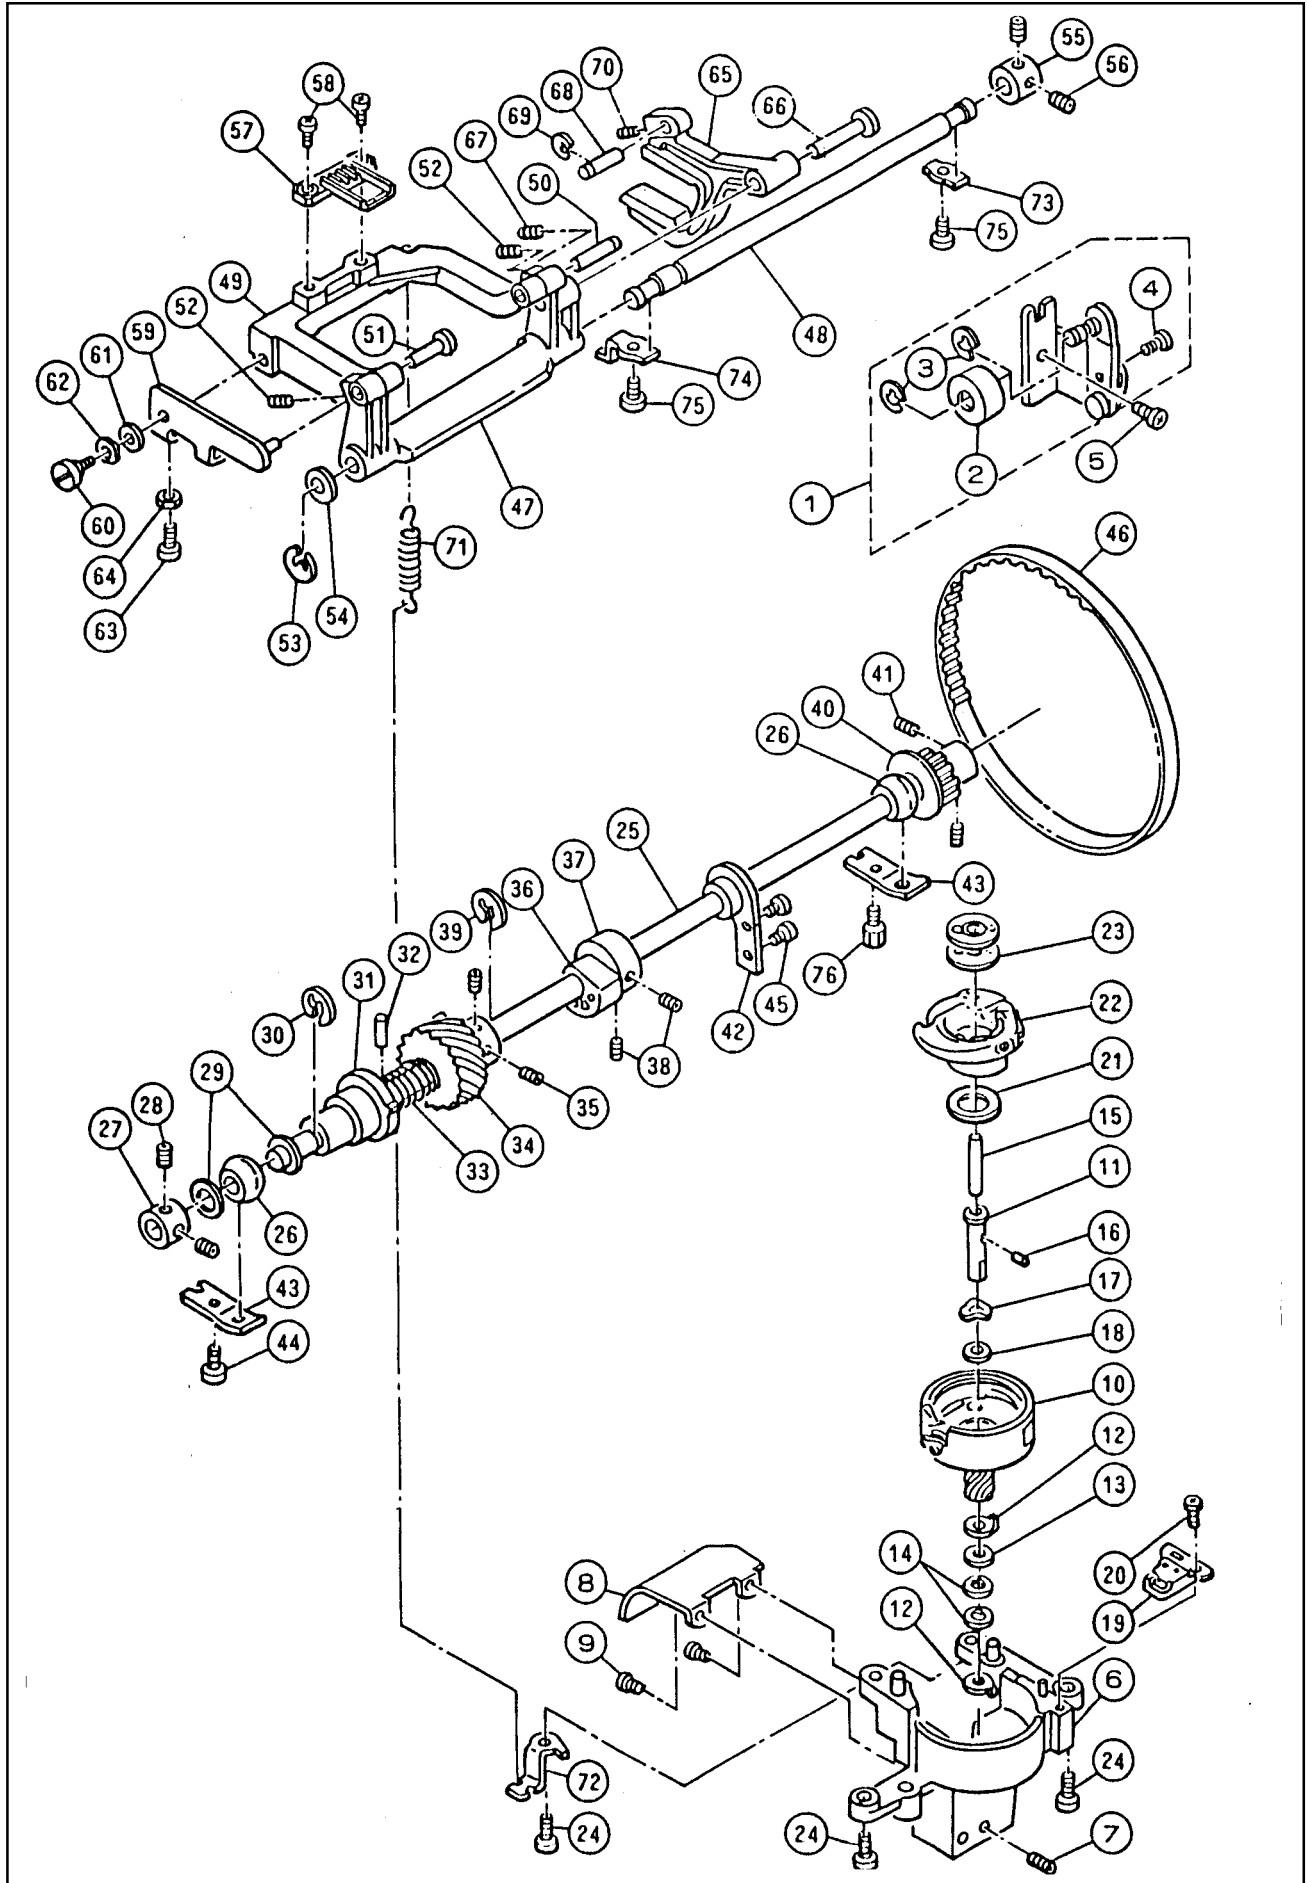

Ref. No.	PART NO.	NAME OF PART	Ref. No.	PART NO.	NAME OF PART
1.	30092	Idle Pulley Assy. (Incl. 2-4)	41.	S60466	Set Screw
2.	91451	Idle Pulley	42.	30337	Lower Shaft Holder
3.	7156	Snap Ring	43.	30665	Bushing Holder
4.	S2890	Set Screw	44.	S2812	Set Screw
5.	S2812	Set Screw	45.	S2890	Set Screw
6.	30130	Hook Assy. (Incl. 6-20)	46.	30091	Timing Belt
7.	30137	Hook Base	47.	30158	Feed Shaft Assy. (Incl.47-71)
8.	S30389	Set Screw	48.	30159	Feed Shaft Guide
9.	30156	Gear Cover	49.	30160	Feed Shaft
10.	S11697-B	Set Screw	50.	30161	Feed Dog Base
11.	30113	Hook	51.	30162	Feed Base Pin (R)
12.	30131	Hook Shaft	52.	30163	Feed Base Pin (L)
13.	30133	Washer	53.	S12544	Set Screw
14.	30134	Washer	54.	7492	Snap Ring
15.	10995	Polyslider	55.	12365	Polyslider
16.	30135	Oil Wick (1)	56.	30168	Feed Shaft Collar
17.	30136	Oil Wick (2)	57.	S12544	Set Screw
18.	30386	Wave Washer	58.	30164	Feed Dog
19.	30387	Washer	59.	S2868	Set Screw
20.	30139	Bobbin Holder Stopper	60.	30165	Feed Driving Cam Follower
21.	S11697-B	Set Screw	61.	S30166	Set Screw
22.	30118	Magnet	62.	6277-4	Washer
23.	30457	Bobbin Holder	63.	12006	Wave Washer
24.	30222	Bobbin	64.	S30153	Adjusting Screw
25.	S10706	Set Screw	65.	N13189	Lock Nut
26.	30336	Lower Shaft Assy. (Incl.25-42)	66.	30169	Forked Cam Follower
27.	30176	Lower Shaft	67.	30170	Pin
28.	30177	Ball Bushing	68.	S12544	Set Screw
29.	30178	Collar	69.	30172	Slide Block Pin
30.	S12544	Set Screw	70.	4993	Snap Ring
31.	60254	Washer	71.	S12544	Set Screw
32.	60204	Snap Ring	72.	30167	Spring
33.	30179	Feed Rocking Cam	73.	30157	Spring Holder
34.	30180	Rocking Cam Pin	74.	30173	Shaft Holder (R)
35.	30181	Spring	75.	30174	Shaft Holder (L)
36.	30182	Lower Shaft Gear	76.	S2812	Set Screw
37.	S60466	Set Screw		S30477	Set Screw
38.	30184	Feed Cam			
39.	30183	Feed Cam Collar			
40.	S90932	Set Screw			
	60204	Snap Ring			
	30185	Belt Pulley