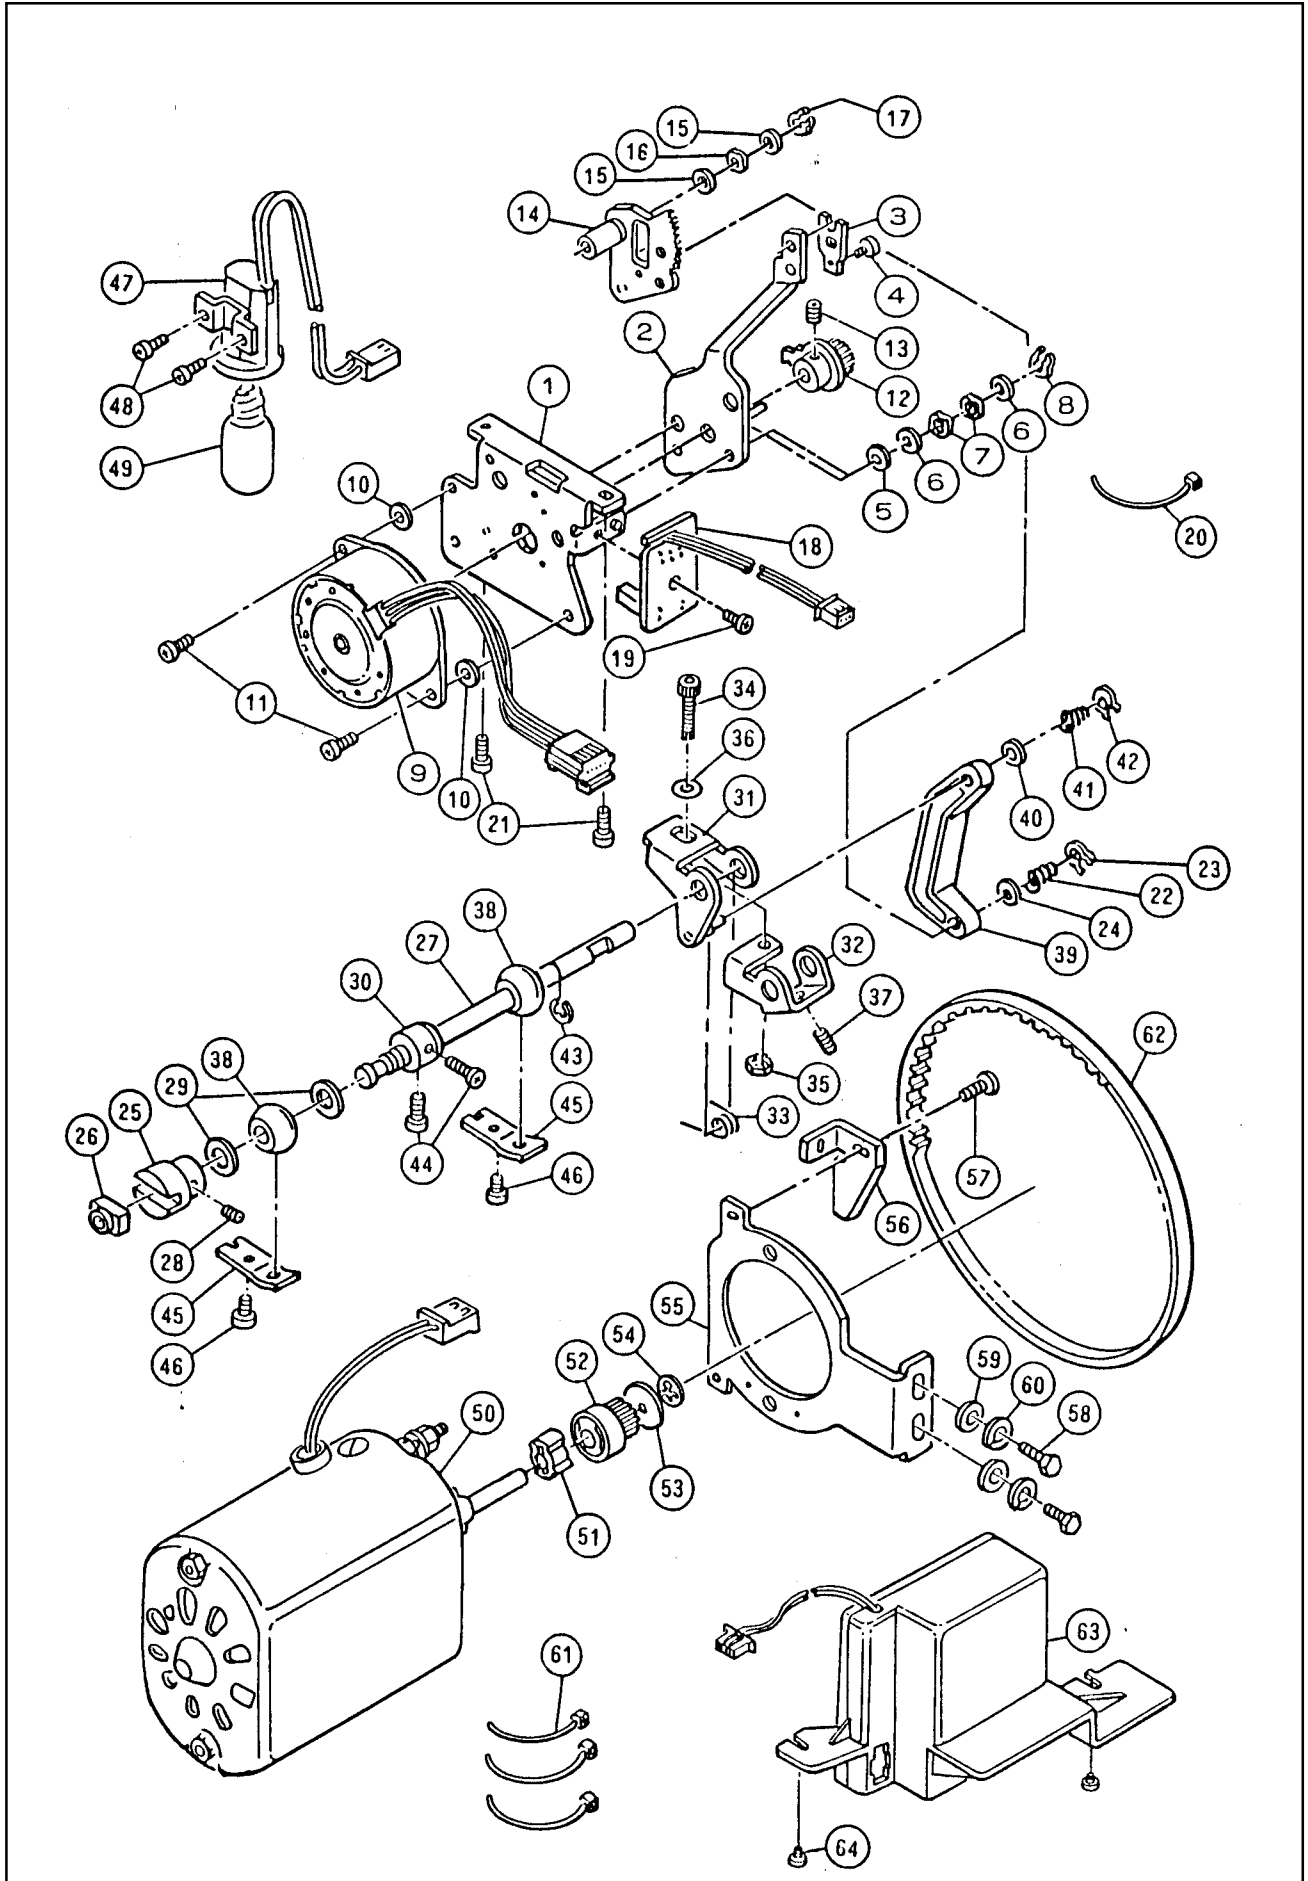

Ref. No.	PART NO.	NAME OF PART
*	30487	Feed Pulse Motor Assy. (Incl.1-20)
1.	30367	Feed Pulse Motor Bracket
2.	30370	Feed Adjusting Plate
3.	30373	Feed Adjusting Sub Plate
4.	S2890	Set Screw
5.	10995	Washer
6.	6277-4	Washer
7	12006	Wave Washer
8.	30361	C-Ring
9.	30488	F Pulse Motor
10.	12453	Washer
11.	S30390	Set Screw
12.	30286	Pulse Motor Gear
13.	S2894	Set Screw
14.	30376	F Gear Plate
15.	6277-4	Washer
16.	12006	Wave Washer
17.	30361	C-Ring
18.	30489	Feed Sensor
19.	S2802	Set Screw
20.	11380	Cord Band
21.	S2812	Set Screw
22.	12016	Spring
23.	30345	C-Ring
*	30632	Feed Regulator Assy. (Incl. 24-44)
24.	12453	Washer
25.	30188	Feed Regulator
26.	30189	Slide Block
27.	30190	Feed Regulator Shaft
28.	S90932	Set Screw
29.	60254	Polyslider
30.	30178	Collar
31.	30340	Feed Regulator Arm
32.	30342	Feed Regulator Plate
33.	30343	Spring
34.	S30392	Feed Adjusting Screw
35.	N91648	Lock Nut
36.	7240	Washer
37.	S90932	Set Screw
38.	30177	Ball Bushing
39.	30633	Feed Connecting Rod
40.	12453	Washer

Ref. No.	PART NO.	NAME OF PART
41.	12016	Spring
42.	30345	C-Ring
43.	60204	Snap Ring
44.	S90855	Set Screw
45.	30665	Bushing Holder
46.	S2812	Set Screw
47.	30328	Sewing Light
48.	S2840	Set Screw
49.	8954-C	Light Bulb
*	30744	Motor Assy. (Incl. 50-57)
50.	30745	Motor
51.	30537	Cushion
52.	30536	Motor Pulley
53.	30536-1	Flange
54.	N10944	Push Nut
55.	30538	Motor Bracket
56.	30539	Motor Bracket Sub Plate
57.	S2812	Set Screw
58.	S30253	Set Screw
59.	30257	Washer
60.	4403	Spring Washer
61.	11380	Cord Band
62.	30090	Motor Belt
63.	30748	Speed Control Board Assy. (Serial No. G201001-G201150)
	30748-a	(Serial No. G201151-)
64.	S2812	Set Screw