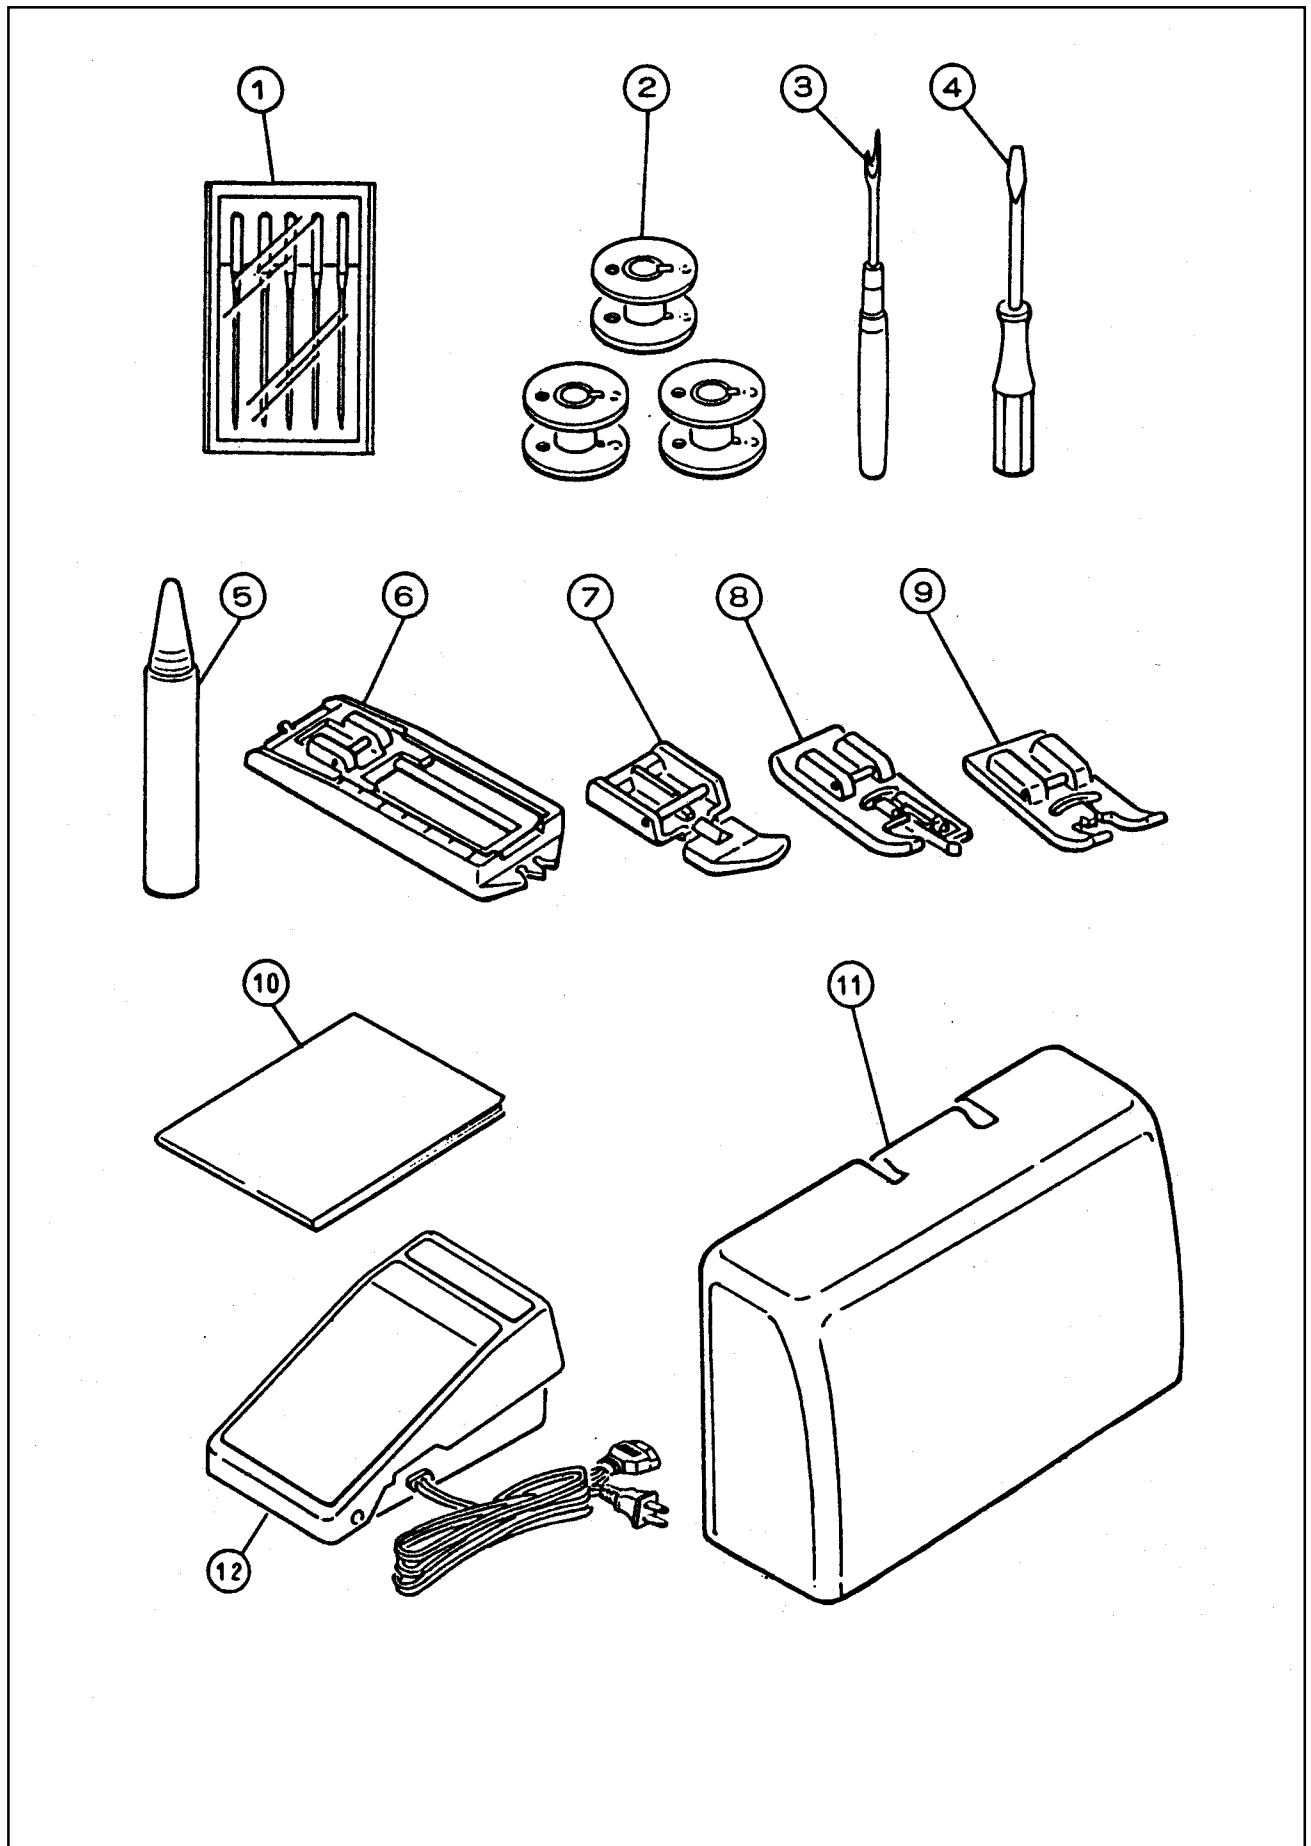

Ref. No.	PART NO.	NAME OF PART
*	30487	Feed Pulse Motor Assy. (Incl.1-20)
1.	30367	Feed Pulse Motor Bracket
2.	30370	Feed Adjusting Plate
3.	30373	Feed Adjusting Sub Plate
4.	S2890	Set Screw
5.	10995	Washer
6.	6277-4	Washer
7	12006	Wave Washer
8.	30361	C-Ring
9.	30488	F Pulse Motor
10.	12453	Washer
11.	S30390	Set Screw
12.	30286	Pulse Motor Gear
13.	S2894	Set Screw
14.	30376	F Gear Plate
15.	6277-4	Washer
16.	12006	Wave Washer
17.	30361	C-Ring
18.	30489	Feed Sensor
19.	S2802	Set Screw
20.	11380	Cord Band
21.	S2812	Set Screw
22.	12016	Spring
23.	30345	C-Ring
*	30632	Feed Regulator Assy. (Incl. 24-44)
24.	12453	Washer
25.	30188	Feed Regulator
26.	30189	Slide Block
27.	30190	Feed Regulator Shaft
28.	S90932	Set Screw
29.	60254	Polyslider
30.	30178	Collar
31.	30340	Feed Regulator Arm
32.	30342	Feed Regulator Plate
33.	30343	Spring
34.	S30392	Feed Adjusting Screw
35.	N91648	Lock Nut
36.	7240	Washer
37.	S90932	Set Screw
38.	30177	Ball Bushing
39.	30633	Feed Connecting Rod
40.	12453	Washer

Ref. No.	PART NO.	NAME OF PART
41.	12016	Spring
42.	30345	C-Ring
43.	60204	Snap Ring
44.	S90855	Set Screw
45.	30665	Bushing Holder
46.	S2812	Set Screw
47.	30328	Sewing Light
48.	S2840	Set Screw
49.	8954-C	Light Bulb
*	30744	Motor Assy. (Incl. 50-57)
50.	30745	Motor
51.	30537	Cushion
52.	30536	Motor Pulley
53.	30536-1	Flange
54.	N10944	Push Nut
55.	30538	Motor Bracket
56.	30539	Motor Bracket Sub Plate
57.	S2812	Set Screw
58.	S30253	Set Screw
59.	30257	Washer
60.	4403	Spring Washer
61.	11380	Cord Band
62.	30090	Motor Belt
63.	30748	Speed Control Board Assy. (Serial No. G201001-G201150)
	30748-a	(Serial No. G201151-)
64.	S2812	Set Screw

6