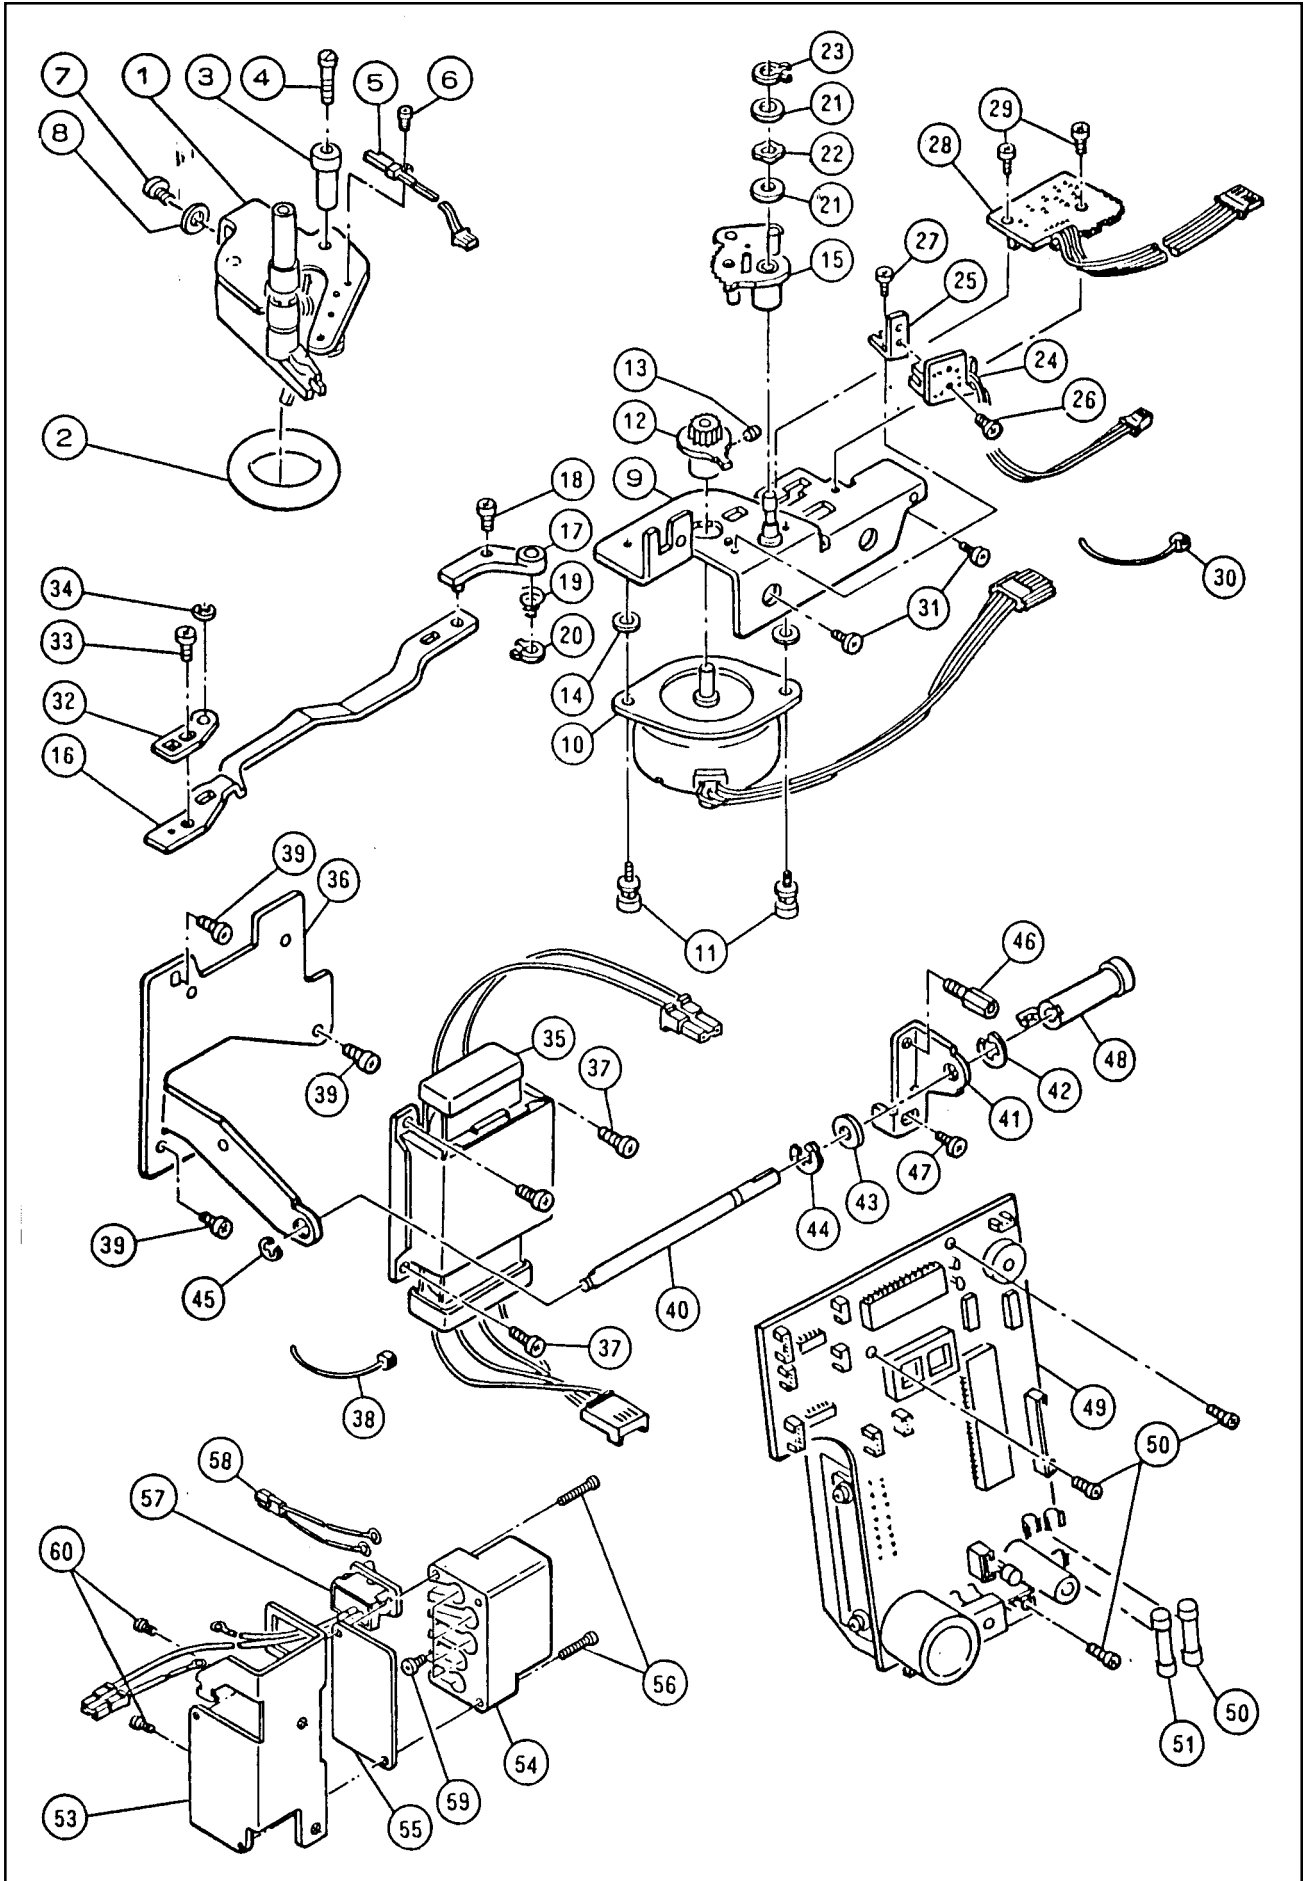

Ref. No.	PART NO.	NAME OF PART
1.	30625	Bobbin Winder Assy. (Incl. 2-4)
2.	1352	Rubber Ring
3.	30081	Limiting Pipe
4.	S10848	Set Screw
5.	30602	Bobbin Winder Switch
6.	S30603	Set Screw
7.	S10706	Set Screw
8.	7240	Washer
.	30483	Z/Z Pulse Motor Assy. (Incl. 9-30)
9.	30350	Z/Z Pulse Motor Bracket
10.	30484	Z/Z Pulse Motor
11.	S30390	Set Screw
12.	30286	Pulse Motor Gear
13.	S2894	Set Screw
14.	12453	Washer
15.	30354	Z/Z Gear Plate
16.	30359	Needle Bar Guide Rod
17.	30360	Connecting Rod
18.	S12786	Set Screw
19.	12016	Spring
20.	30345	C-Ring
21.	6277-4	Washer
22.	12006	Wave Washer
23.	30361	C-Ring
24.	30485	Z/Z Sensor
25.	30363	Sensor Bracket
26.	S2802	Set Screw
27.	S11697-B	Set Screw
28.	30486	STS Sensor
29.	S11697-B	Set Screw
30.	11380	Cord Band
31.	S2812	Set Screw
32.	30365	Adjusting Plate
33.	S2808	Set Screw
34.	7221	Snap Ring
.	30741	Transformer Assy. (Incl. 35-38)
35.	30742	Transformer (Serial No. G201001-G201150)
	30742-a	(Serial No. G201151-)

Ref. No.	PART NO.	NAME OF PART
36.	30303	Bracket
37.	S2890	Set Screw
38.	11380	Cord Band
39.	S2812	Set Screw
.	30482	Feed Fine Tuner Assy.
40.	30347	Fine Tuner Shaft
41.	30348	Fine Tuner Bracket
42.	7492	Snap Ring
43.	10361	Washer
44.	30210-53	Spring Snap Ring
45.	12149	Snap Ring
46.	30478	Spacer
47.	S2810	Set Screw
48.	30127	Feed Fine Tuner
49.	30729	CPU Circuit Board Assy. (Incl. 50-51)
50.	Fu-001	Fuse (250V-2A)
51.	Fu-003	Fuse (250V-3A)
52.	S2840	Set Screw
.	30739	Terminal Block Assy. (Incl. 53-59) (Serial No. G201001-G201150)
	30739-a	(Serial No. G201151-)
53.	30719	Terminal Bracket
54.	12413	Terminal Block
55.	12415	Insulating Plate
56.	S12419	Set Screw
57.	30740	Power Switch Assy. (Serial No. G201001-G201150)
	30740-a	(Serial No. G201151-)
58.	LD-110	Foot Control Cord
59.	S2907	Set Screw
60.	S12785	Set Screw