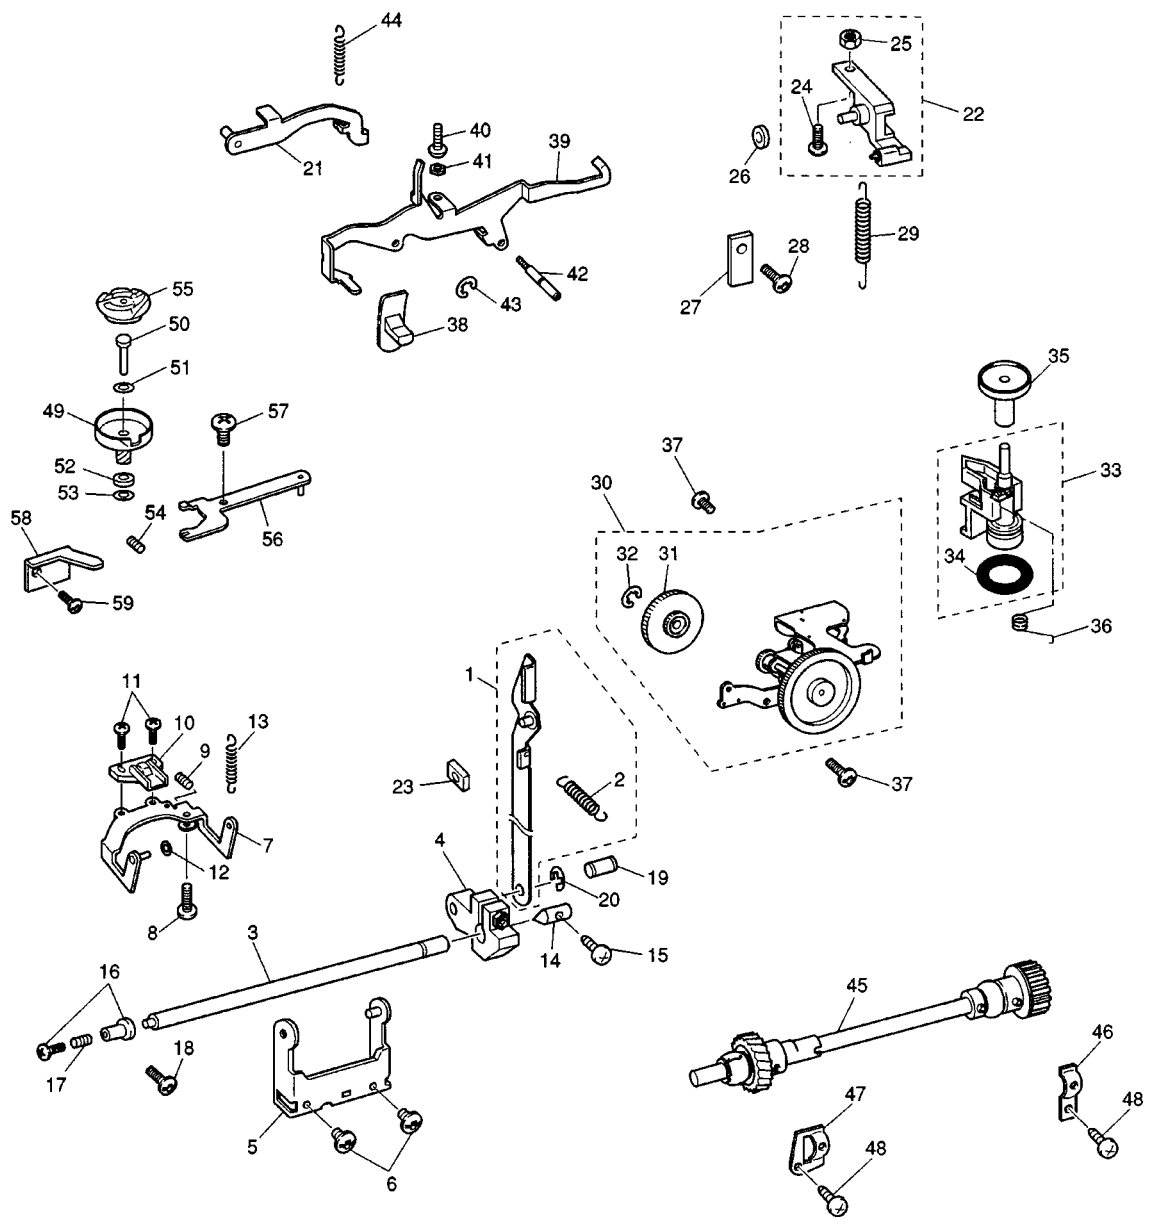

(3) FEED MECHANISM AND SHUTTLE HOOK

No.	CODE	NAME	REMARKS	No.	CODE	NAME	REMARKS
1	XA8066051	Feed connecting rod ASSY		45	XC0852051	Lower shaft ASSY	
2	X57350051	Spring, Extension		46	132421051	Lower shaft bush holder	
3	XA8070050	Horizontal feed shaft		47	XA1975051	Bushing presser L	
4	X57347051	Horizontal feed arm ASSY		48	X57908051	Screw	
5	XA8071051	Horizontal feed plate ASSY		49	XC0752051	Outer rotary hook ASSY	
6	060400816	Screw		50	XA0360051	Outer rotary hook shaft	
7	XA8075051	Feed bar ASSY		51	XA2190050	Washer	
8	XA8077051	Screw		52	XA0361050	Washer	
9	014401632	Set screw, Socket (FT) M4 x 16		53	XA0362051	Washer	
10	XA8078051	Feed dog		54	014400632	Screw	
11	060301016	Screw, Bind M3 x 10		55	XC0066051	Inner rotary hook ASSY	
12	120454051	Stop ring		56	XA8116051	Inner rotary hook bracket ASSY	
13	XA1911051	Spring		57	060400816	Screw	
14	X54390051	Taper point stud R		58	XA8616051	Presser plate	
15	X57913051	Screw		59	OA5400805	Screw, Pan (S/P Washer) M4 x 8	
16	X55472051	Taper point stud L ASSY					
17	X56613051	Spring					
18	XZ0074051	Screw					
19	X57345051	Stud					
20	048050346	Stop ring, E5					
21	XA8531051	Reverse sewing lever B ASSY					
22	XA8079051	Feed regulator ASSY					
23	XA0030051	Slide block					
24	XA8081051	Screw					
25	X56960051	Nut					
26	X53330050	Washer					
27	XA8083051	Set plate					
28	X57908051	Screw					
29	XA0998051	Spring, Extension					
30	XC0989051	Feed bracket plate ASSY					
31	XA8090050	Idle gear					
32	048040346	Stop ring, E4					
33	XC0199051	Bobbin winder ASSY					
34	120448051	Bobbin winder rubber ring					
35	XA8099051	Bobbin base					
36	XZ0070051	Spring, Torsion					
37	060400616	Screw					
38	XC0202051	Reverse sewing button					
39	XA8105051	Reverse sewing lever A ASSY					
40	X59200051	Screw					
41	X56960051	Nut					
42	XC0203051	Screw					
43	048050346	Stop ring, E5					
44	XA8111051	Spring, Extension