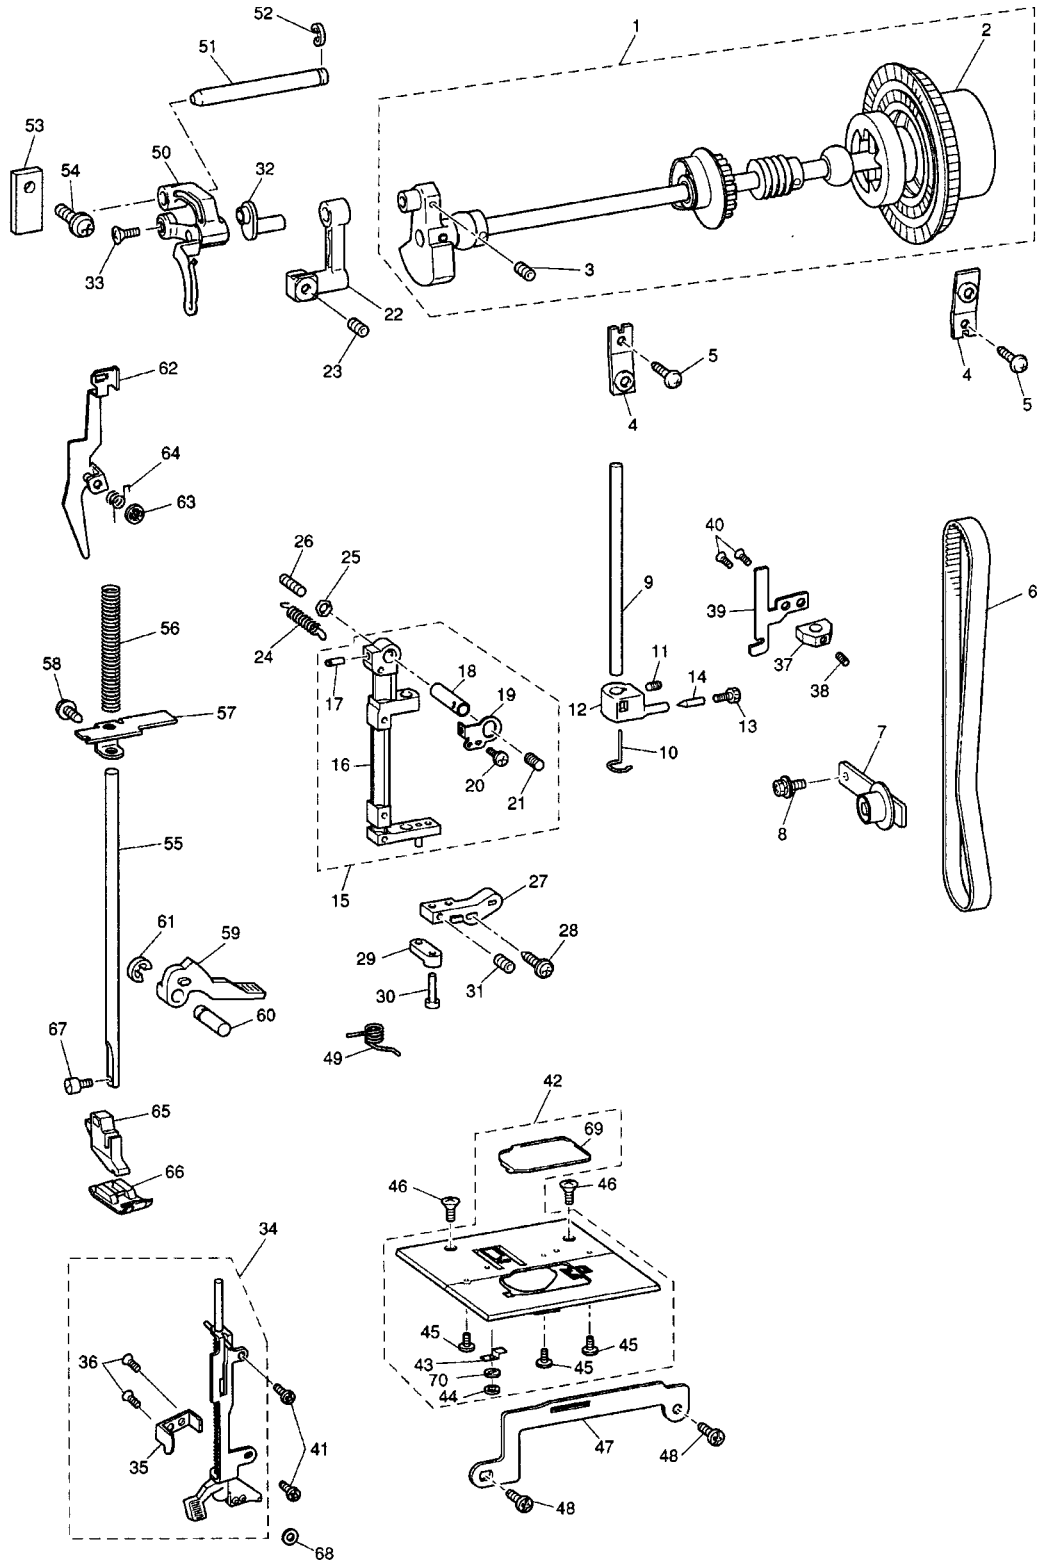

(2) UPPER SHAFT AND NEEDLE BAR

No.	CODE	NAME	REMARKS	No.	CODE	NAME	REMARKS
1	XA8029051	Upper shaft ASSY		39	XA8056051	Thread positioner (XL-6562, XL-6452, XR-46)	
2	X57370052	Balance wheel		40	004260405	Screw 26 x 4 (XL-6562, XL-6452, XR-46)	
3	X54013051	Screw		41	060400616	Screw (XL-6562, XL-6452, XR-46)	
4	X52478051	Bushing presser		42	XA8715051	Needle plate ASSY	
5	X57908051	Screw		43	XA8635050	Spring, Plate	
6	XA8039051	Timing belt 440-5GT-6		44	120454051	Stop ring	
7	XA8040051	Tension pulley ASSY		45	061300416	Screw, Flat M3 x 4	
8	XA3004051	Screw 5 x 12		46	X50487051	Screw	
9	XA2358151	Needle bar		47	XA8063050	Plate	
10	XC0947050	Needle bar thread guide		48	X57908051	Screw	
11	012400432	Screw		49	XA8064051	Spring, Torsion	
12	XZ0001051	Needle clamp		50	XA2505051	Thread take-up lever ASSY	
13	XZ0002051	Needle clamp screw		51	XC0175051	Thread take-up lever stud	
14	XA5718051	Needle clamp pin		52	048050346	Stop ring, E5	
15	XA8044051	Needle bar supporter ASSY		53	XA8083051	Plate	
16	XA8045051	Needle bar supporter ASSY		54	X57913051	Screw	
17	XA8047050	Needle bar supporter shaft C		55	XA2402050	Presser bar	
18	XA8048051	Needle bar supporter shaft A		56	X55770051	Presser bar spring	
19	XA8613051	Set plate		57	XA3955151	Presser bar bracket	
20	060300616	Screw		58	X52760051	Screw	
21	012400432	Screw		59	XA2511151	Presser foot lifter	
22	XA1289151	Needle bar crank rod ASSY		60	XA4422050	Presser foot lifter stud	
23	012400432	Screw		61	048050346	Stop ring, E5	
24	XC0600051	Spring, Extension		62	XA8065051	Tension release plate C	
25	X56851051	Lock nut		63	120454051	Stop ring	
26	014401232	Screw		64	XA5797051	Spring, Torsion	
27	XA8711051	Stud shaft holder ASSY		65	XA8970051	Presser foot holder	
28	XA0649051	Screw		66	X51953051	Zigzag presser foot	
29	XA7996051	Needle bar supporter arm		67	132730151	Screw	
30	X57647051	Needle bar supporter stud		68	025680133	Washer (XL-6562, XL-6452, XR-46)	
31	014400432	Screw		69	XA8061051	Needle plate cover	
32	XA2499051	Needle bar crank		70	XC0508050	Washer	ADD
33	132051052	Screw					
34	XA8052051	Needle threader supporter ASSY (XL-6562, XL-6452, XR-46)					
35	XA0445101	Threader hook ASSY (XL-6562, XL-6452, XR-46)					
36	037200416	Tapping screw (XL-6562, XL-6452, XR-46)					
37	XA2367050	Needle threader position setter (XL-6562, XL-6452, XR-46)					
38	012400432	Screw (XL-6562, XL-6452, XR-46)